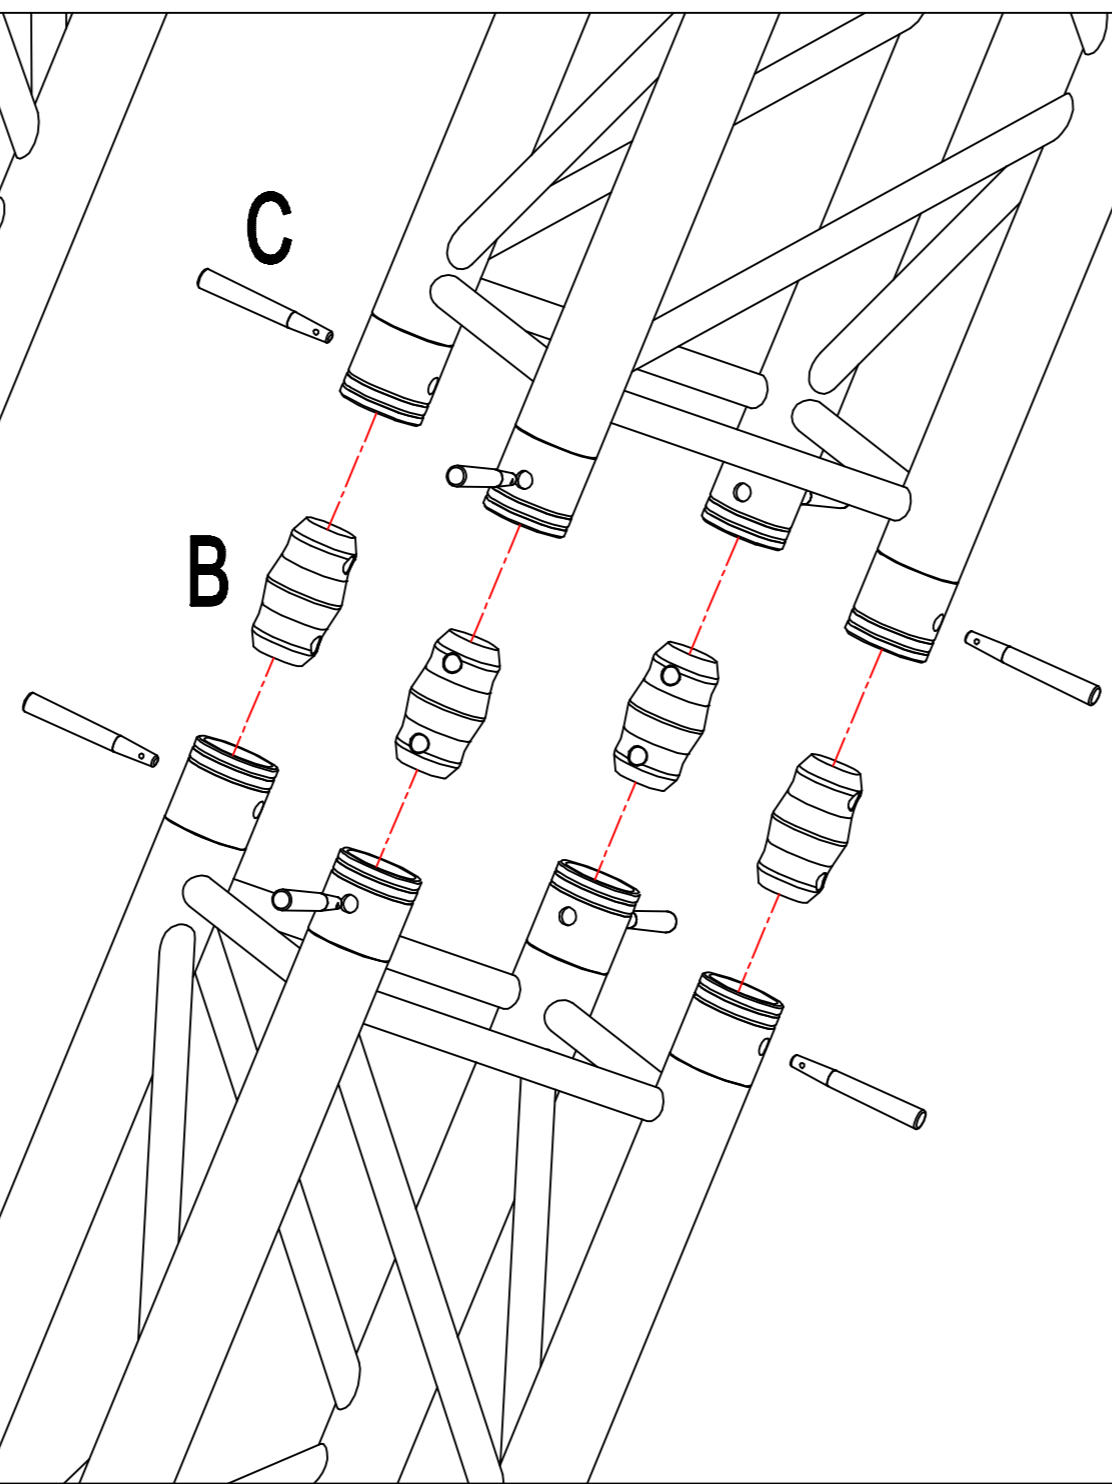

600050

A

clip

8

B

coupler

4

C

coupler pin

8

**Truss, Made of aluminum alloy,
1.5 meter**