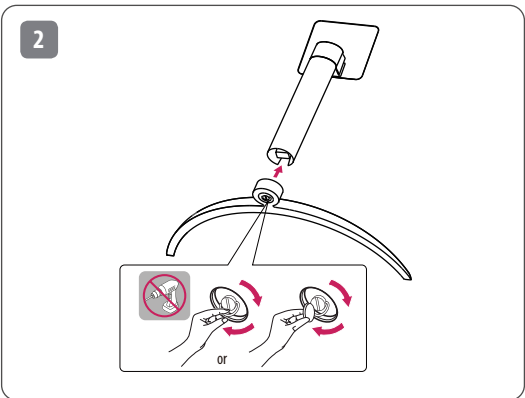

* M B M 6 7 5 5 0 7 0 5 *

(2410-REV03)

www.lg.com

It is recommended that use the supplied components.

32UR500*

32UR550*

32BR55U*

- Using a DVI to HDMI / DP (DisplayPort) to HDMI cable may cause compatibility issues.
- The USB port on the product functions as a USB hub.
- Make sure to use the supplied cable. Otherwise, this may cause the device to malfunction.