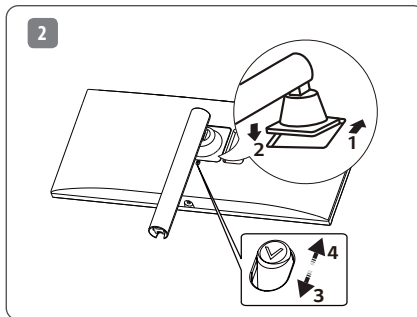

* M B M 6 7 5 5 0 7 0 5 *

(2410-REV03)

www.lg.com

It is recommended that use the supplied components.

32UR500*

32UR550*

32BR55U*

- Using a DVI to HDMI / DP (DisplayPort) to HDMI cable may cause compatibility issues.
- The USB port on the product functions as a USB hub.
- Make sure to use the supplied cable. Otherwise, this may cause the device to malfunction.