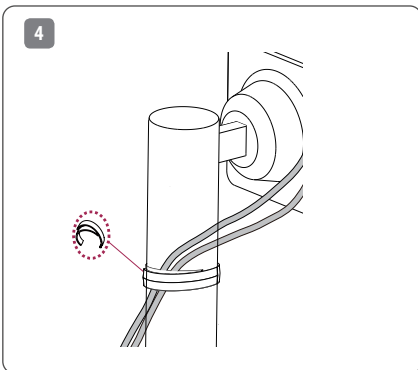

* M B M 6 7 5 5 0 7 0 5 *

(2410-REV03)

www.lg.com

It is recommended that use the supplied components.

32UR500*

32UR550*

32BR55U*

- Using a DVI to HDMI / DP (DisplayPort) to HDMI cable may cause compatibility issues.
- The USB port on the product functions as a USB hub.
- Make sure to use the supplied cable. Otherwise, this may cause the device to malfunction.