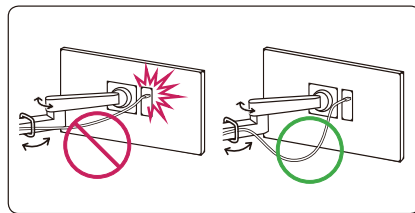

* M B M 6 7 5 5 0 7 0 5 *

(2410-REV03)

www.lg.com

It is recommended that use the supplied components.

32UR500*

32UR550*

32BR55U*

- Using a DVI to HDMI / DP (DisplayPort) to HDMI cable may cause compatibility issues.
- The USB port on the product functions as a USB hub.
- Make sure to use the supplied cable. Otherwise, this may cause the device to malfunction.