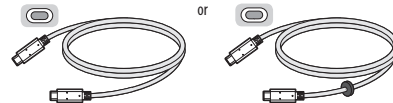

LED LCD COMPUTER MONITOR (LED COMPUTER MONITOR)

32UR500*: 32UR500/32UR500K
32UR550*: 32UR550/32UR550K
32BR55U*: 32BR55U/32BR55UK

32UR500*

32UR550*/32BR55U*

32BR55U*

 Depending on country

You can download manuals from the LGE website.
OWNER'S MANUAL AND REGULATORY INFO. are available at <https://www.lg.com/au/support/manuals>.
PLEASE READ SAFETY INFORMATION BEFORE INSTALLATION AND USE. SCAN QR CODE TO ACCESS.

* M B M 6 7 5 5 0 7 0 5 *

(2410-REV03)

www.lg.com

It is recommended that use the supplied components.

32UR500*

32UR550*

32BR55U*

- Using a DVI to HDMI / DP (DisplayPort) to HDMI cable may cause compatibility issues.
- The USB port on the product functions as a USB hub.
- Make sure to use the supplied cable. Otherwise, this may cause the device to malfunction.