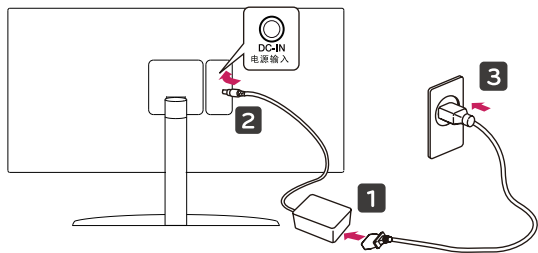

32UR500*

or