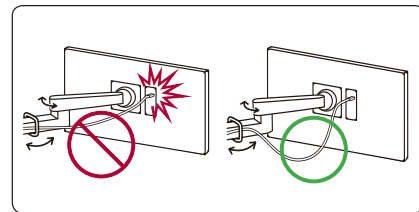

* M B M 6 7 5 5 0 7 0 5 *

(2410-REV03)

www.lg.com

It is recommended that use the supplied components.

32UR500*

32UR550*

32BR55U*

- Using a DVI to HDMI / DP (DisplayPort) to HDMI cable may cause compatibility issues.
- The USB port on the product functions as a USB hub.
- Make sure to use the supplied cable. Otherwise, this may cause the device to malfunction.