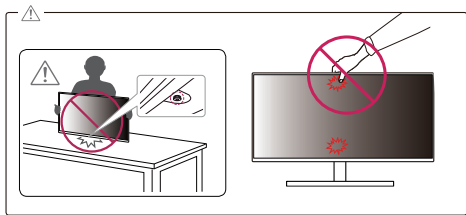

* M B M 6 7 5 5 0 7 0 5 *

(2410-REV03)

www.lg.com

It is recommended that use the supplied components.

32UR500*

32UR550*

32BR55U*

- Using a DVI to HDMI / DP (DisplayPort) to HDMI cable may cause compatibility issues.
- The USB port on the product functions as a USB hub.
- Make sure to use the supplied cable. Otherwise, this may cause the device to malfunction.