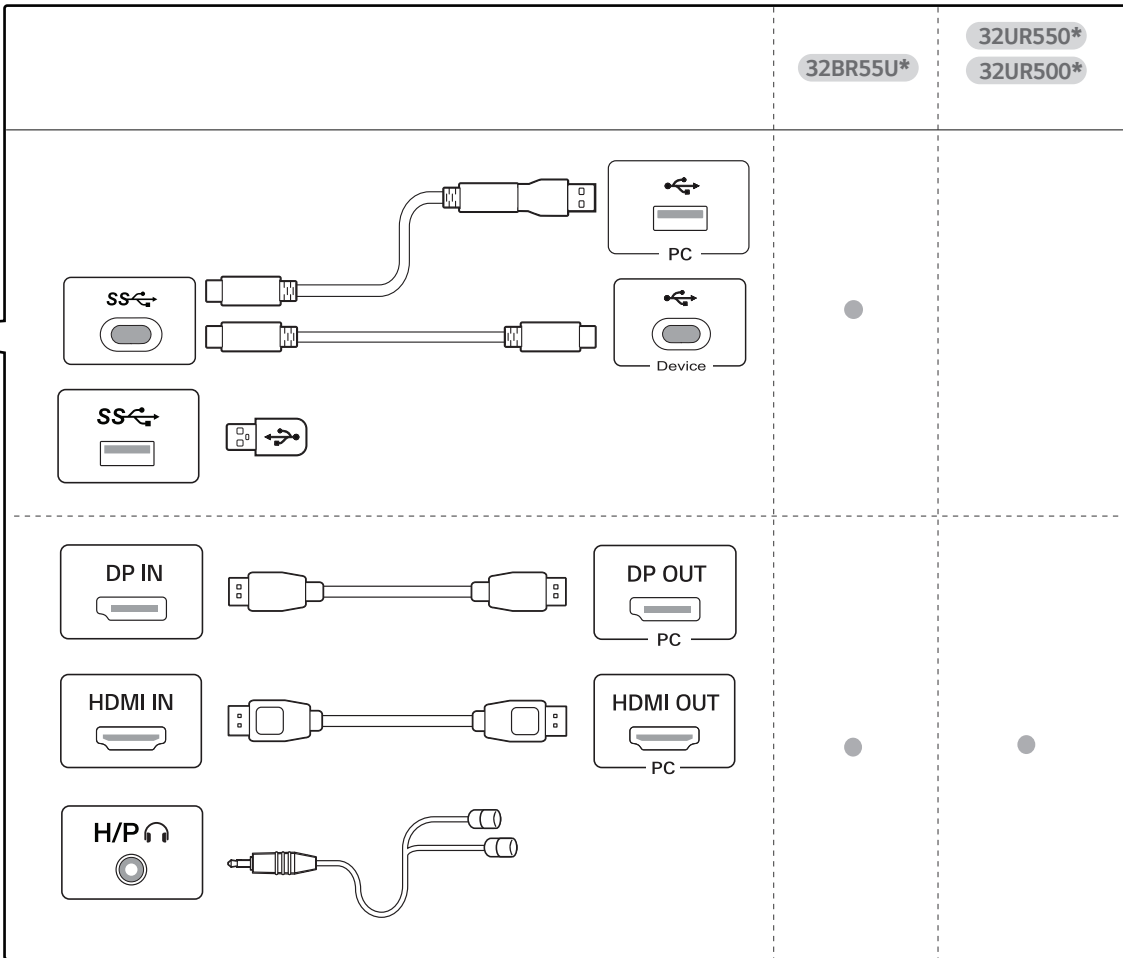

LED LCD COMPUTER MONITOR (LED COMPUTER MONITOR)

32UR500*: 32UR500/32UR500K
32UR550*: 32UR550/32UR550K
32BR55U*: 32BR55U/32BR55UK

32UR500*

32UR550*/32BR55U*

32BR55U*

 Depending on country

You can download manuals from the LGE website.
OWNER'S MANUAL AND REGULATORY INFO. are available at <https://www.lg.com/au/support/manuals>.
PLEASE READ SAFETY INFORMATION BEFORE INSTALLATION AND USE. SCAN QR CODE TO ACCESS.

* M B M 6 7 5 5 0 7 0 5 *

(2410-REV03)

www.lg.com

It is recommended that use the supplied components.

32UR500*

32UR550*

32BR55U*

- Using a DVI to HDMI / DP (DisplayPort) to HDMI cable may cause compatibility issues.
- The USB port on the product functions as a USB hub.
- Make sure to use the supplied cable. Otherwise, this may cause the device to malfunction.

32BR55U*/32UR550*

or

32UR500*

or