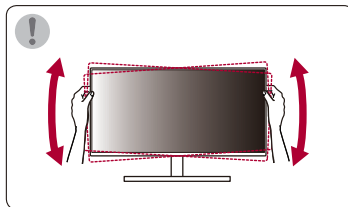

* M B M 6 7 5 5 0 7 0 5 *

(2410-REV03)

www.lg.com

It is recommended that use the supplied components.

32UR500*

32UR550*

32BR55U*

- Using a DVI to HDMI / DP (DisplayPort) to HDMI cable may cause compatibility issues.
- The USB port on the product functions as a USB hub.
- Make sure to use the supplied cable. Otherwise, this may cause the device to malfunction.