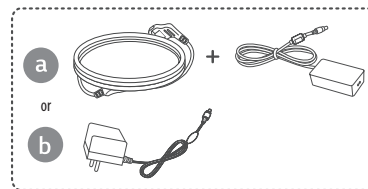

LED LCD COMPUTER MONITOR (LED COMPUTER MONITOR)

32UR500*: 32UR500/32UR500K
32UR550*: 32UR550/32UR550K
32BR55U*: 32BR55U/32BR55UK

32UR500*

32UR550*/32BR55U*

32BR55U*

 Depending on country

You can download manuals from the LGE website.
OWNER'S MANUAL AND REGULATORY INFO. are available at <https://www.lg.com/au/support/manuals>.
PLEASE READ SAFETY INFORMATION BEFORE INSTALLATION AND USE. SCAN QR CODE TO ACCESS.

* M B M 6 7 5 5 0 7 0 5 *

(2410-REV03)

www.lg.com

It is recommended that use the supplied components.

32UR500*

32UR550*

32BR55U*

- Using a DVI to HDMI / DP (DisplayPort) to HDMI cable may cause compatibility issues.
- The USB port on the product functions as a USB hub.
- Make sure to use the supplied cable. Otherwise, this may cause the device to malfunction.