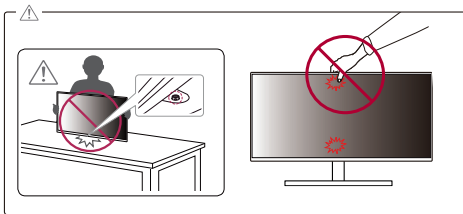

* M B M 6 7 5 5 0 7 0 5 *

(2410-REV03)

www.lg.com

It is recommended that use the supplied components.

32UR500*

32UR550*

32BR55U*

- Using a DVI to HDMI / DP (DisplayPort) to HDMI cable may cause compatibility issues.
- The USB port on the product functions as a USB hub.
- Make sure to use the supplied cable. Otherwise, this may cause the device to malfunction.