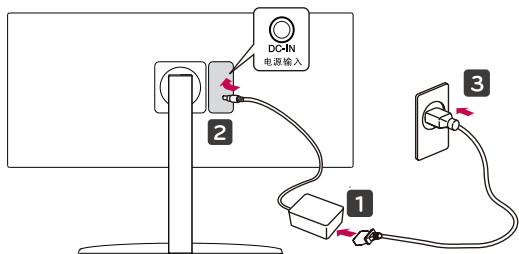

32BR55U*/32UR550*