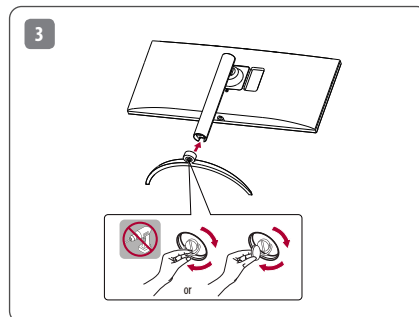

* M B M 6 7 5 5 0 7 0 5 *

(2410-REV03)

www.lg.com

It is recommended that use the supplied components.

32UR500*

32UR550*

32BR55U*

- Using a DVI to HDMI / DP (DisplayPort) to HDMI cable may cause compatibility issues.
- The USB port on the product functions as a USB hub.
- Make sure to use the supplied cable. Otherwise, this may cause the device to malfunction.