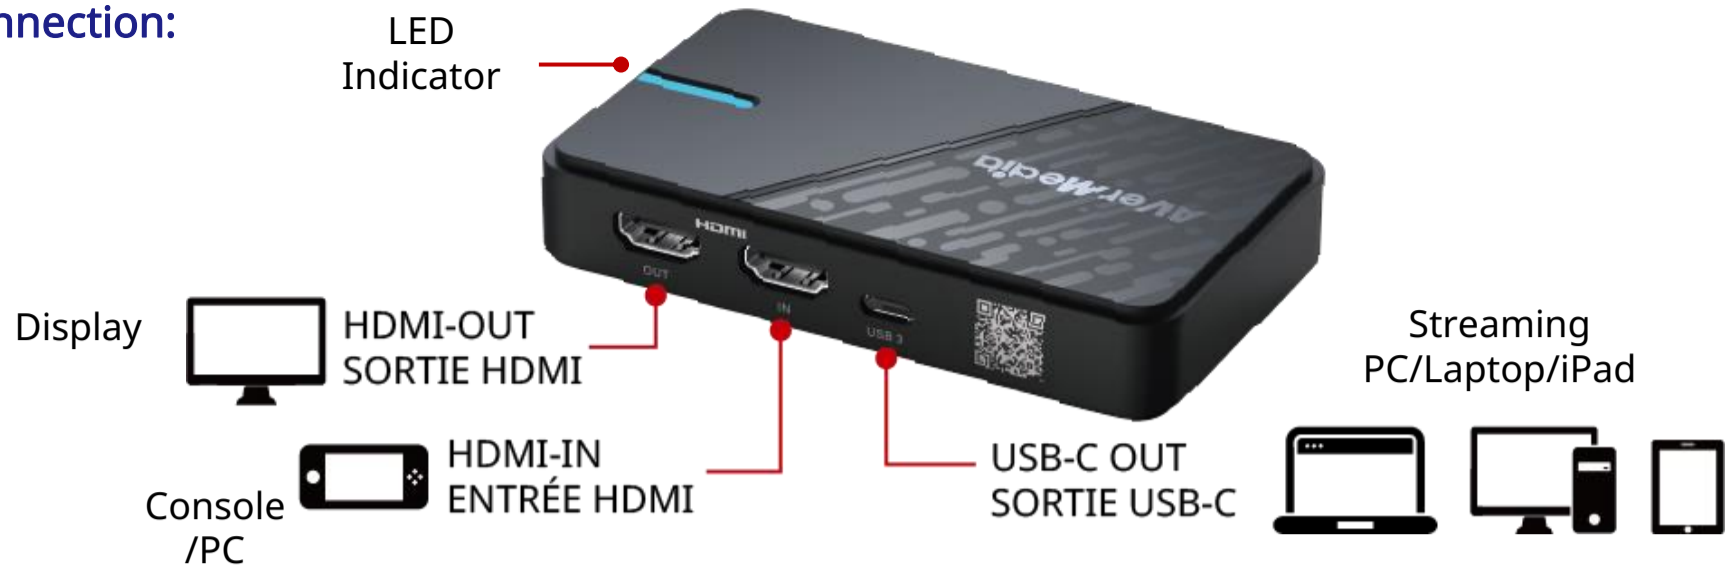

GC311G2

StreamLine MINI⁺

A Winning Start to Your Live Stream Journey

Features :

Better Visual Experience
High Quality Video

3-Step to Go Live
Plug & Play

Stunning Clarity
HDR Pass-Through

Ultra-Low Latency

Multiple Video Format

Seamless Capture

- Plug in and stream or record instantly
- Go live on multiple platforms with ease

AVerMedia Streaming Center is a centralized control hub combining streaming device controls, video adjustment and audio tuning into one powerful software, simplifying workflows for easy live streaming.

Connection:

Specifications :

- **Interface:** UBS 3.0 Type-C
- **Video Input & Output (Pass-Through):** HDMI 2.0
- **Audio Input & Output (Pass-Through):** HDMI 2.0
- **Max Pass-Through Resolutions:** 2160p60 HDR, 1440p144 HDR, 1080p240 HDR
- **Max Capture Resolutions:** 1080p60
- **Supported Resolutions (Video input):** 2160p, 1440p, 1080p, 1080i, 720p, 576p, 480p, 480i
- **Video Format:** NV12, YUY2, MJPEG
- **Dimension:** (W x D x H): 112.5 x 66.1 x 20.9 mm (4.43 x 2.6 x 0.82 in)
- **Weight:** 85 g (3 oz)