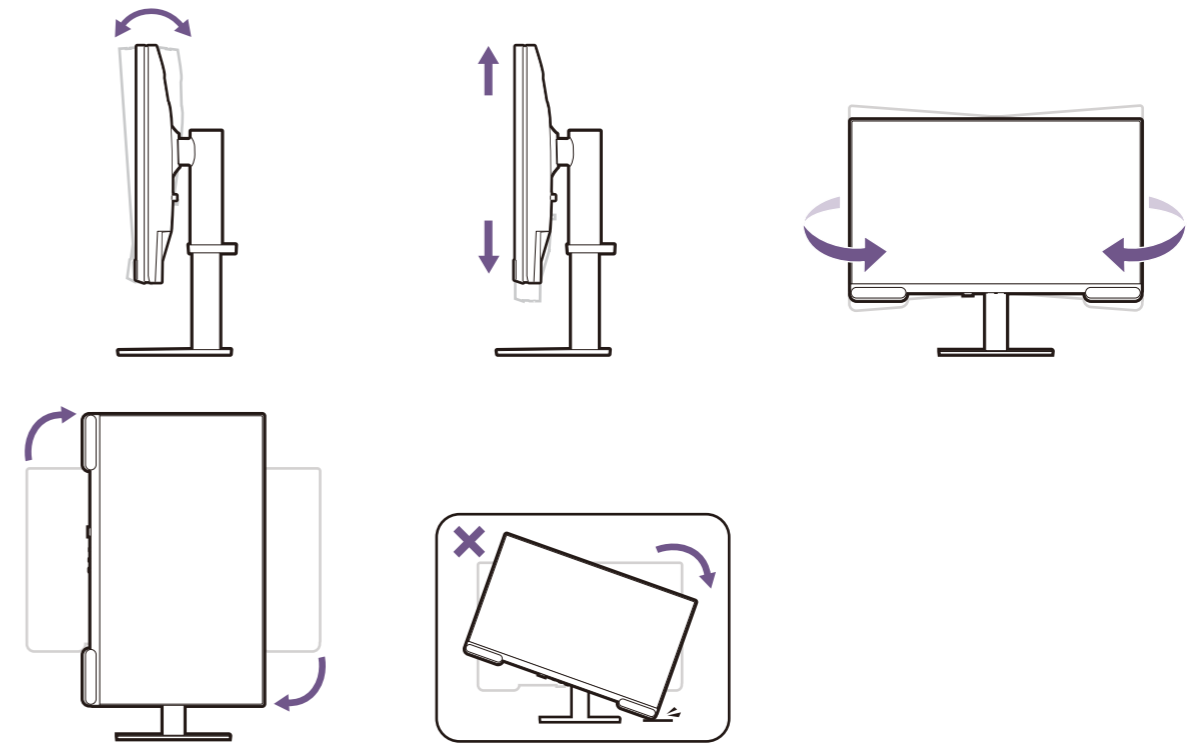

Exclusive calibration and convenient color management

Support.BenQ.com

Palette Master Ultimate

Angle adjustment

VideoVue Video Creator Monitor

Display Pilot 2

Efficiently manage your display settings

Support.BenQ.com