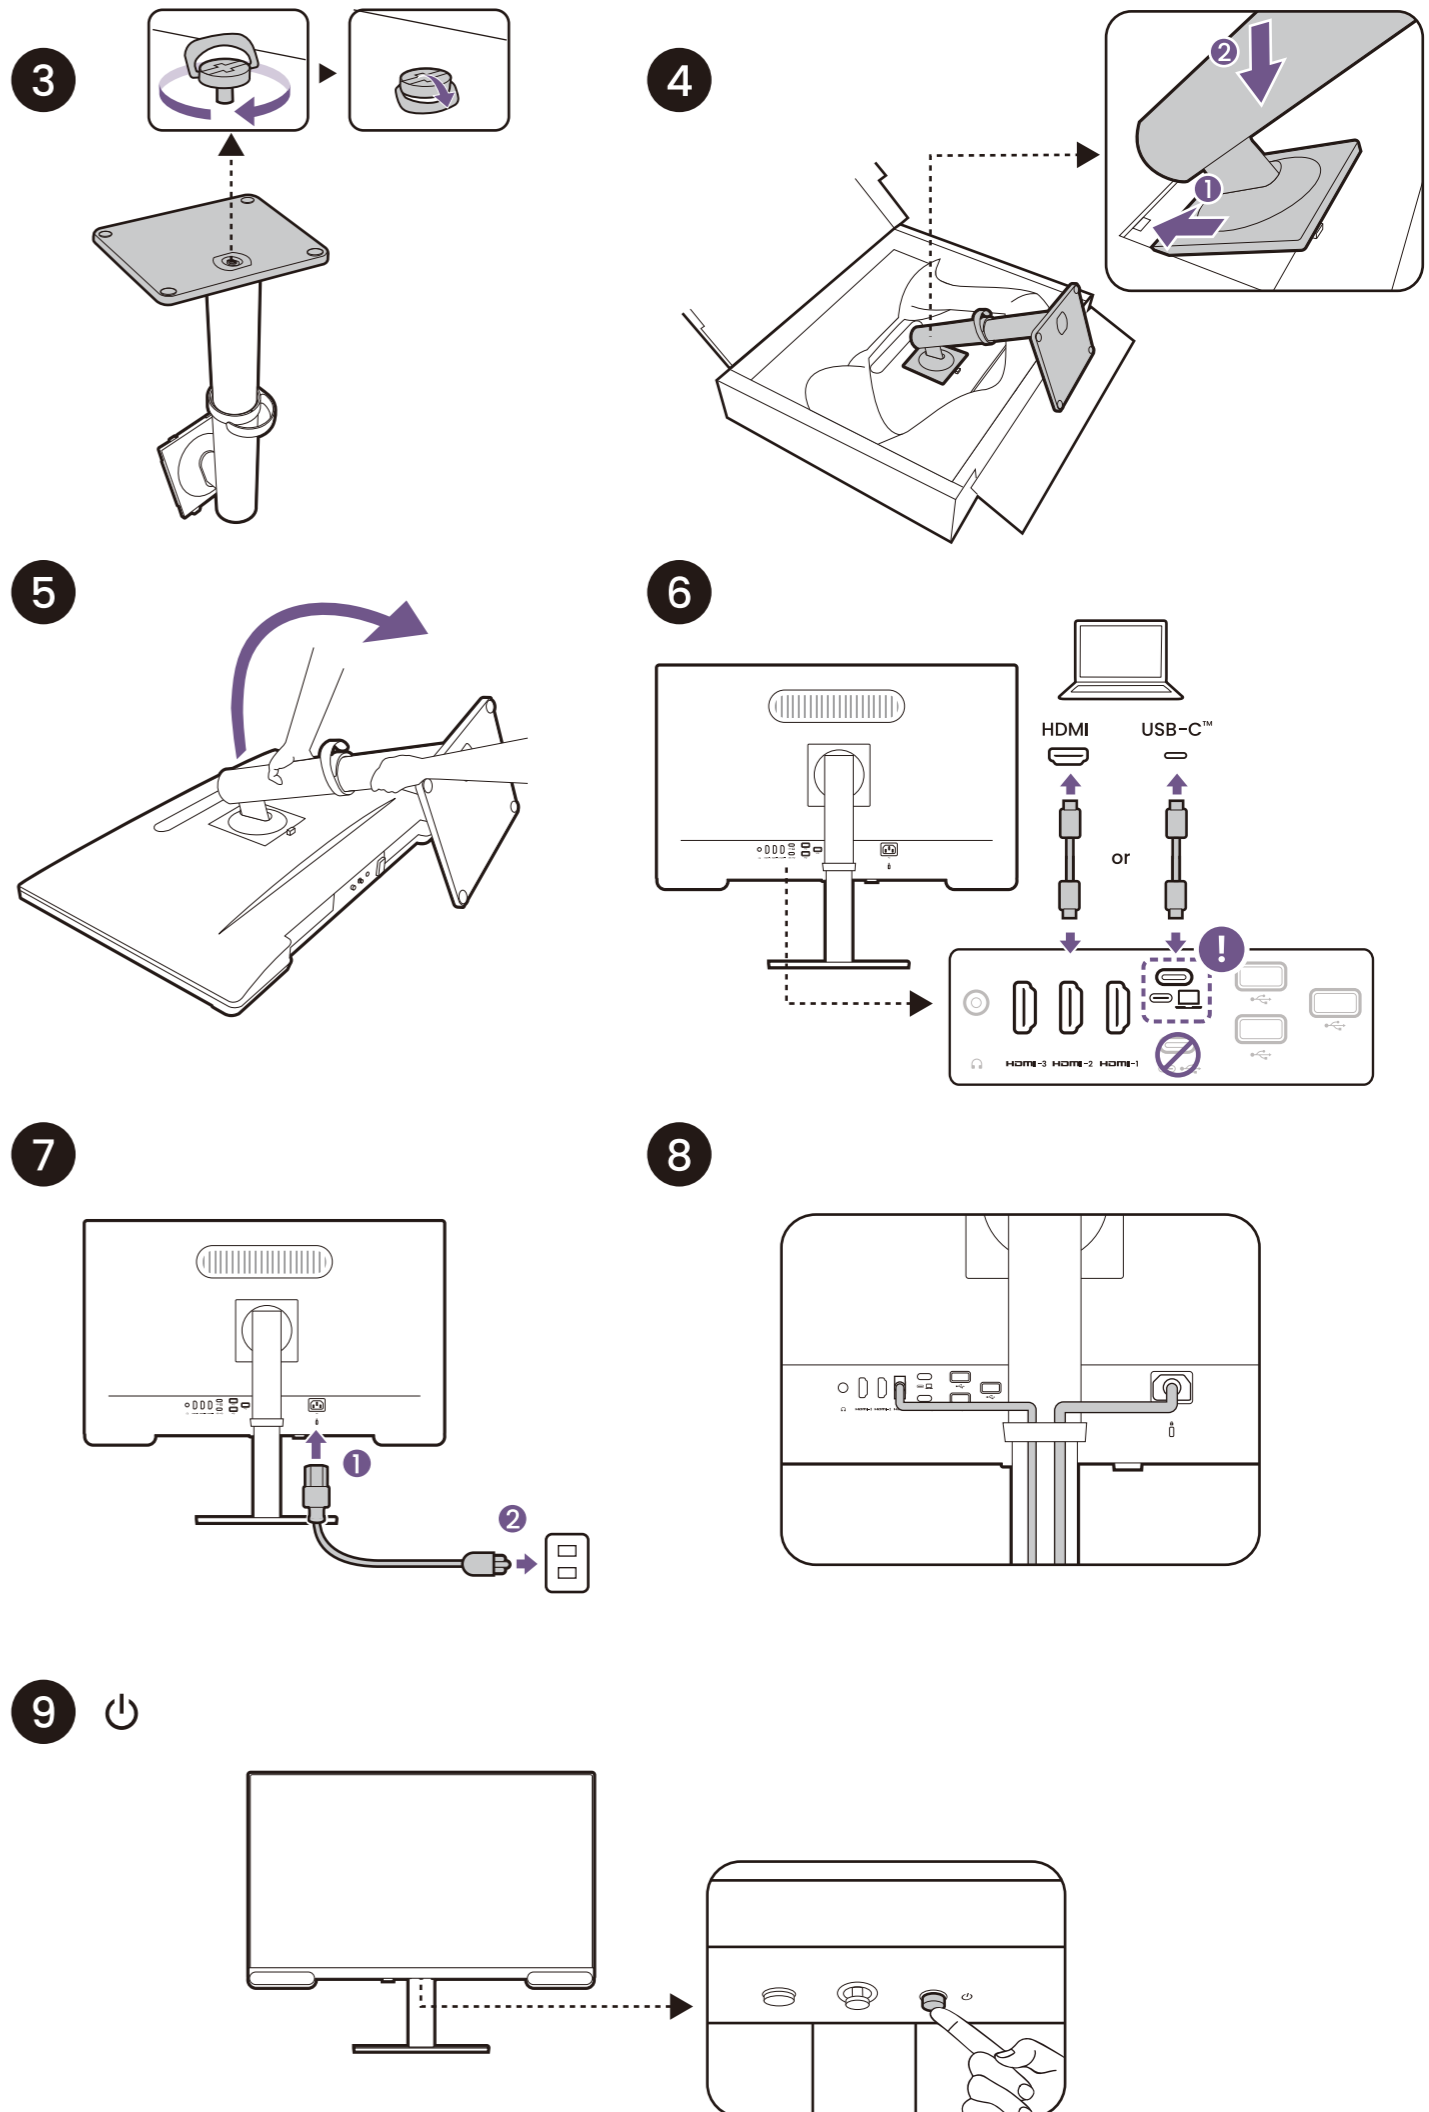

Easy start with videos

LCD Monitor Quick Start Guide

VideoVue Video Creator Monitor | PV Series

DN: PV3200U-EQ-V2

© 2025 BenQ Corporation. All rights reserved. Rights of modification reserved.

Package contents

Setup

Working with Hotkey Puck G3

Installing color management software

Display ColorTalk

Sync colors across monitors

Support.BenQ.com

Display ColorTalk

Palette Master Ultimate

Exclusive calibration and convenient color management

Support.BenQ.com

Palette Master Ultimate

Angle adjustment

VideoVue Video Creator Monitor

Display Pilot 2

Efficiently manage your display settings

Support.BenQ.com