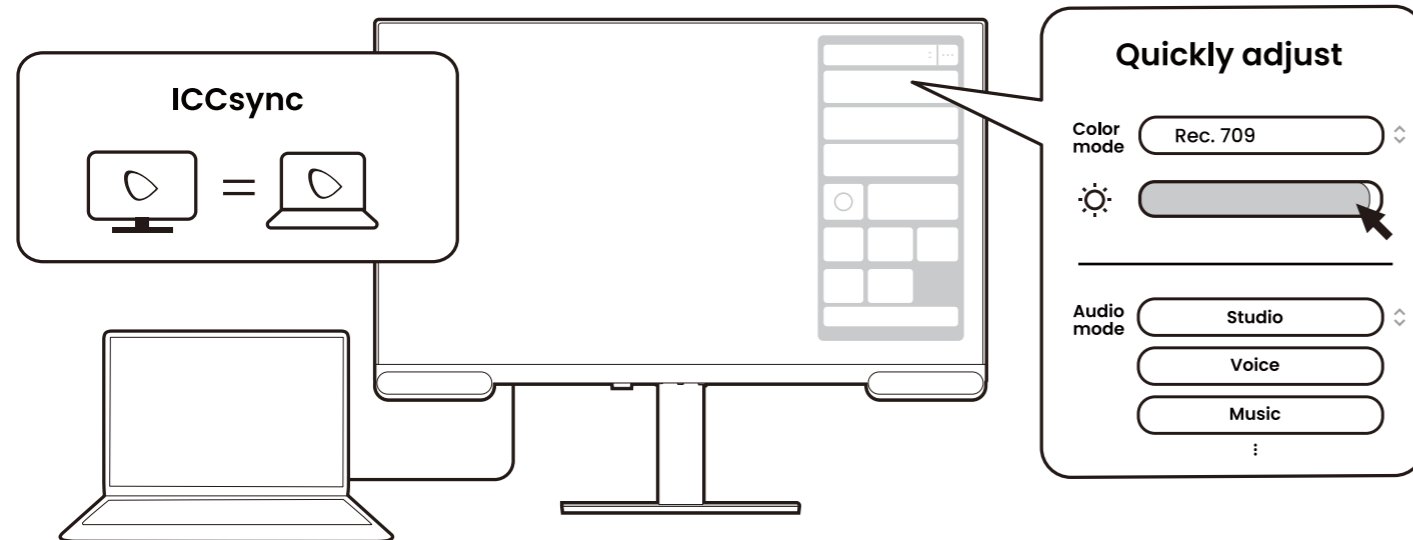

Display Pilot 2

Efficiently manage your display settings

Support.BenQ.com

Display Pilot 2

The terms HDMI, HDMI High-Definition Multimedia Interface, HDMI Trade Dress and the HDMI Logos are trademarks or registered trademarks of HDMI Licensing Administrator, Inc.