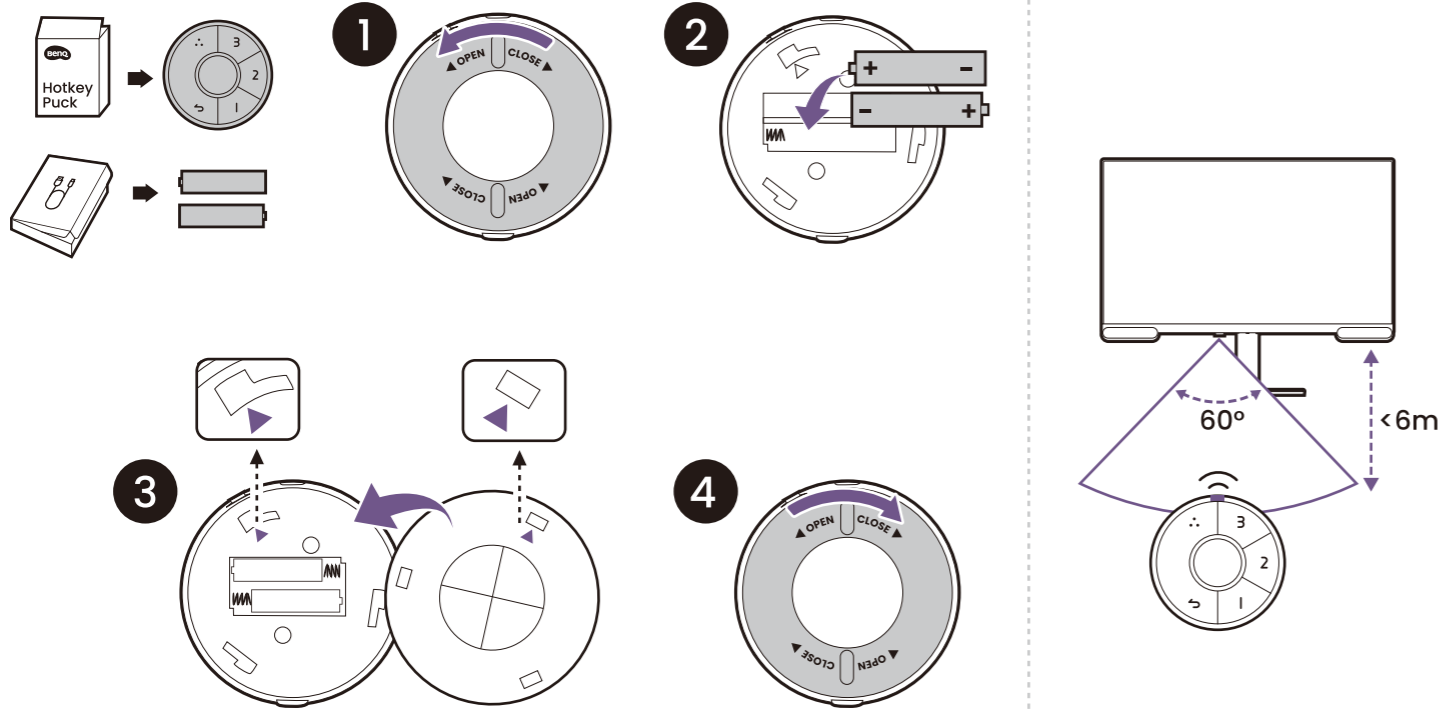

Working with Hotkey Puck G3

Installing color management software

Display ColorTalk

Sync colors across monitors

Support.BenQ.com

Display ColorTalk

Palette Master Ultimate

Exclusive calibration and convenient color management

Support.BenQ.com

Palette Master Ultimate