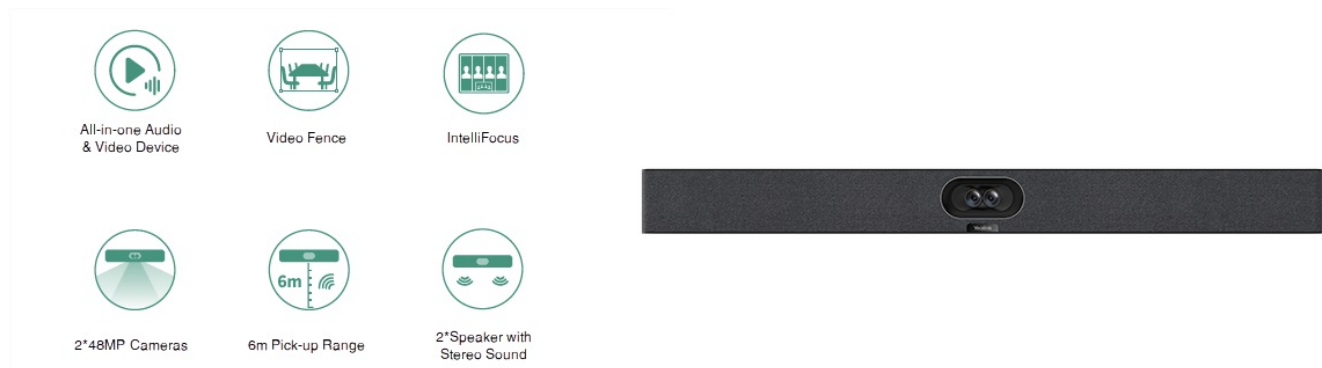

MeetingBar A40 Datasheet

All-in-One Android Video Collaboration Bar for Small to Medium Rooms

Yealink MeetingBar A40 is an all-in-one video collaboration bar for premium small-to-medium rooms. It will combine the images from two 48MP lenses, present a higher pixel picture, and deliver clearer image quality. It also features built-in 2 stereo speakers, 8x MEMS microphone array, and supports 2 additional expansion microphones*. The intelligent noise reduction technology provides a good audio experience.

Moreover, Yealink MeetingBar A40 features a direct connection to CTP25, enabling a simplified login process. This streamlined login experience saves time and improves convenience for users.

* Support 2x expansion microphones: Optional

High-quality audio pickup experience

Yealink MeetingBar A40 has a 6-meter voice pickup range and built-in stereo speakers, 3-meter full-duplex

technology, and 8x MEMS microphone array. The intelligent noise reduction technology provides a good audio experience. In addition, it can support 2 additional expansion microphones, that can cover a large conference room.