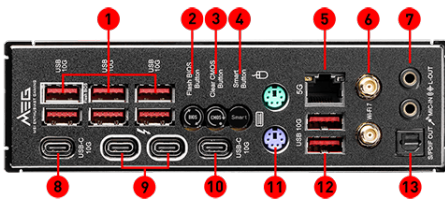

CONNECTIONS

1. USB 10Gbps (Type-A)	2. Flash BIOS Button
3. Clear CMOS Button	4. Smart Button
5. 5G LAN	6. Wi-Fi / Bluetooth
7. HD Audio Connectors	8. USB 10Gbps (Type-C)
9. Thunderbolt 4 40Gbps (Type-C)	10. USB 10Gbps (Type-C)
11. Keyboard / Mouse	12. USB 10Gbps (Type-A)
13. Optical S/PDIF-Out