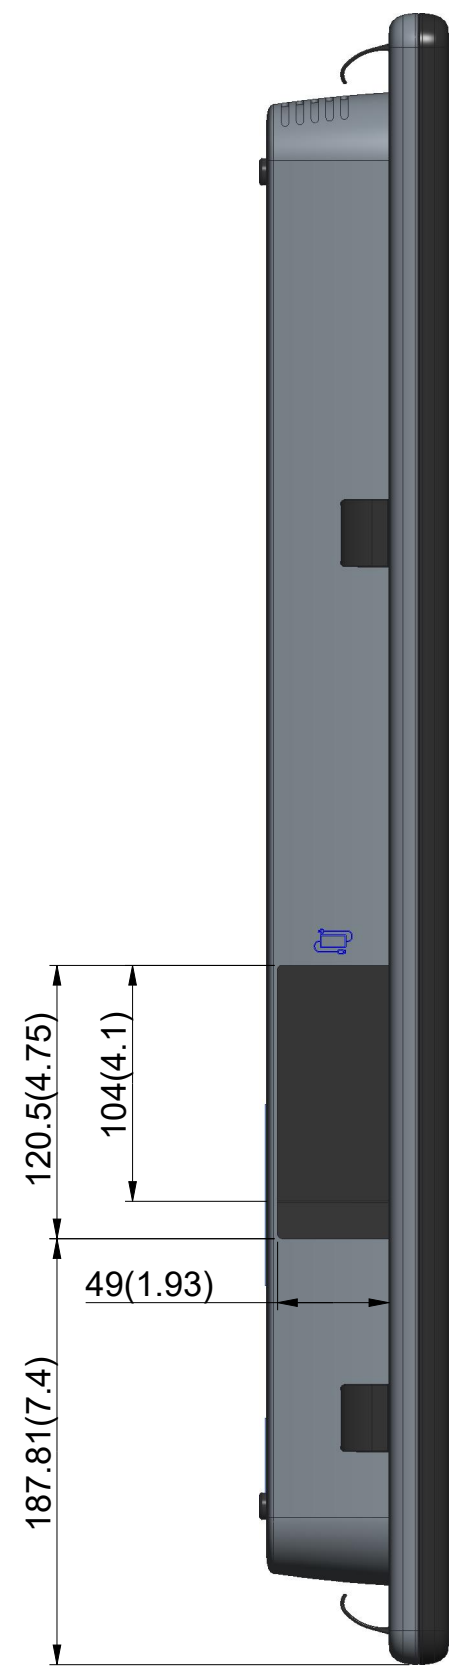

DELL P5525QC OUTLINE DIMENSION

Unit:mm(inch)
 Dimension:Nominal
 Drawing:scale 0.3

SCALE 0.300