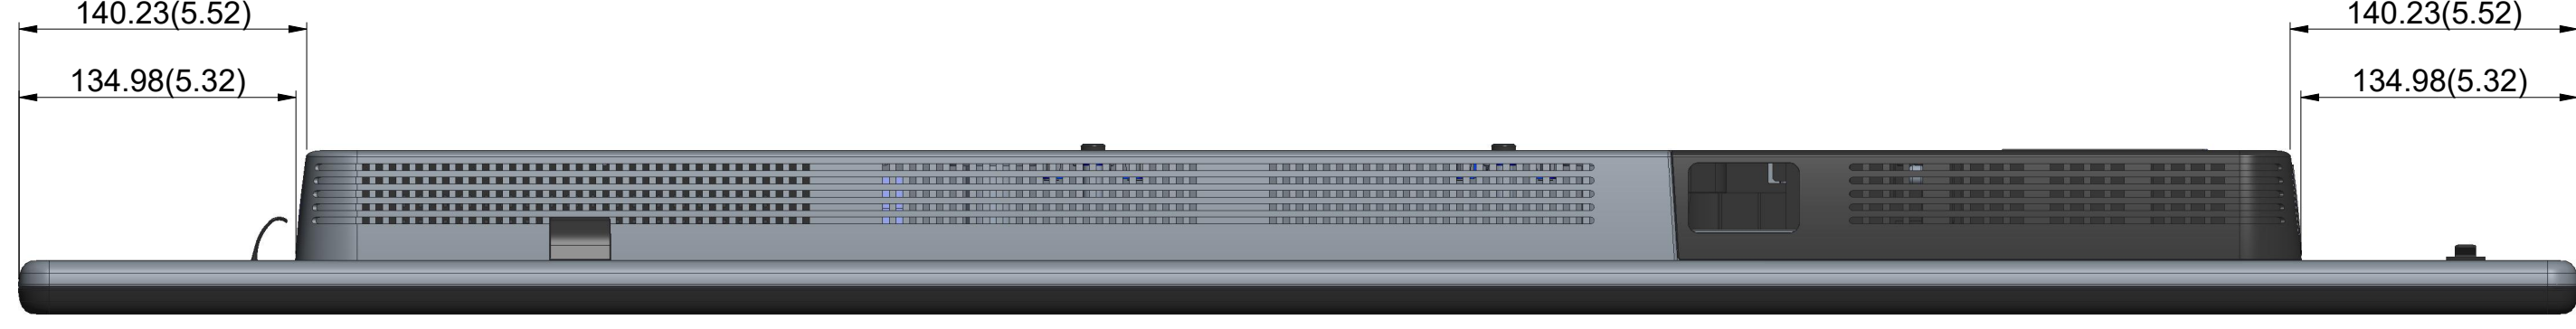

DELL P5525QC OUTLINE DIMENSION

Unit:mm(inch)
 Dimension:Nominal
 Drawing:scale 0.3

SCALE 0.300