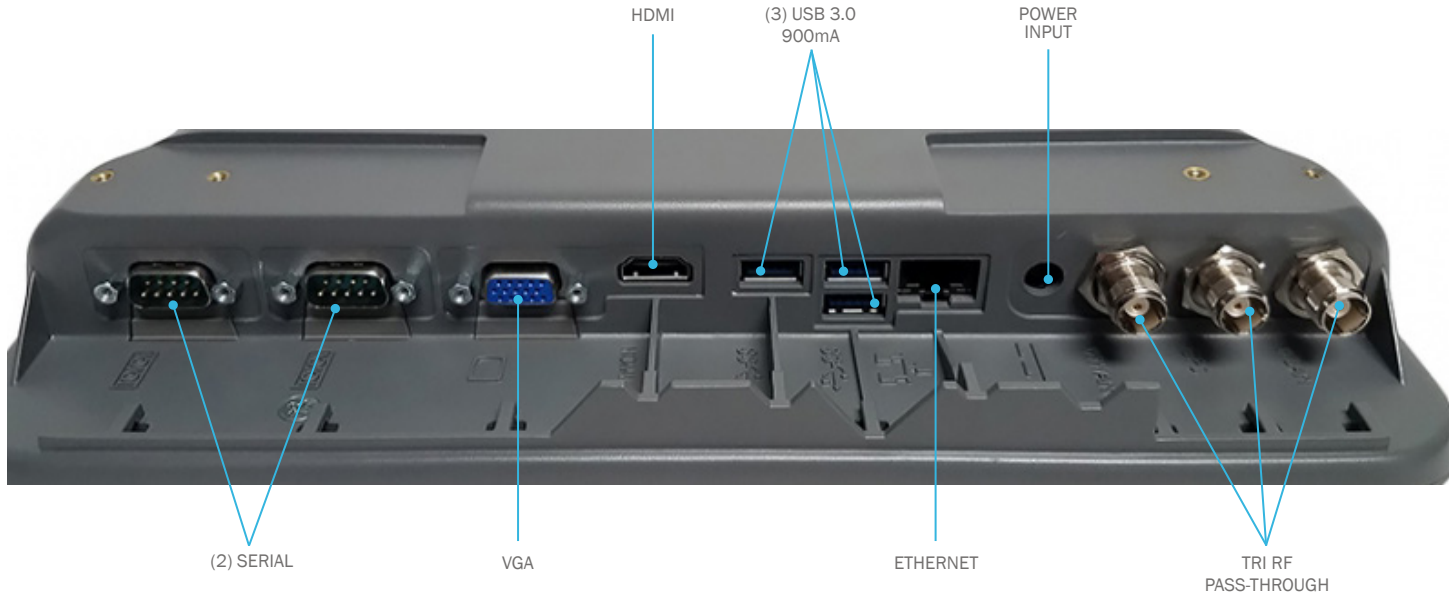

The Dell Latitude Laptop dock features a convenient front-facing docking/release latch. Utilize the front-facing USB and AUX/MIC ports for temporary access and connect your printer and other peripherals permanently to the rear-facing ports and secure with the integrated cable restraint system.

Secure your Dell Latitude laptop in the docking station with the keyed lock when you are away from the vehicle. Mount the docking station using the Vesa 75 mounting pattern and utilize Gamber-Johnson's mounting equipment with the Dell Latitude dock to create an ergonomic vehicle office for any application.

WEIGHT	HEIGHT	WIDTH	DEPTH
5.6 lbs / 2.5 kg	2.36 in / 6.0 cm	10.7 in - 12.85 in / 27.2 cm - 32.6 cm	12.13 in / 30.8 cm

Features

- Adjustable front hooks can be set to accommodate the Dell Latitude 12 and 14 Rugged Extreme and 14 Rugged laptop computers
- Floating docking connector ensures a reliable connection even in the most rugged environments
- Access to all computer control buttons and ports while the computer is docked
- Front-facing USB 2.0 and Mic/Aux ports
- Rear-facing I/O ports; integrated cable strain relief and cable management system
- Front-facing docking/release latch
- Screen support for additional stability (optional)
- Keyed lock for theft deterrence
- Vesa 75mm mounting pattern
- Rounded edges to enhance personal safety
- 3-year limited warranty
- Available with Tri RF antenna pass-through or No RF. Also available bundled with an automotive power adapter.

DELL LATITUDE RUGGED LAPTOP DOCKING STATION

Port Replication

- (1) Ethernet RJ45
- (2) Serial D-sub 9-pin
- (3) USB 3.0 (900mA) 9 pin
- (1) VGA D-sub 9 pin
- (1) HDMI 19 pin
- (1 each) Mic / Aux (front-facing)
- (1) USB 2.0 (500mA) (front-facing) 4 pin
- Tri RF Pass-Through TNC
- Power input 19VDC