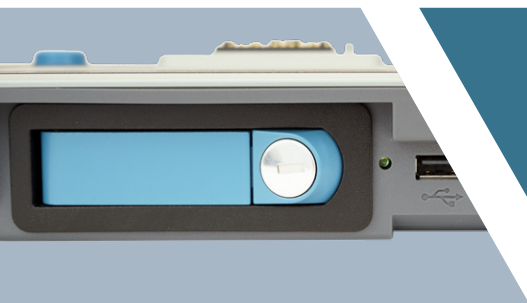

DELL LATITUDE RUGGED LAPTOP DOCKING STATION

Engineered for the demanding work environments in utility, public safety, and material handling

Gamber-Johnson's new versatile Dell Latitude Rugged Laptop docking station is designed to accommodate the Dell Latitude 12 and 14 Rugged and 14 Rugged Extreme computers; front hooks can be adjusted in seconds to accommodate the various Latitude models.

The Dell Latitude Laptop dock features a convenient front-facing docking/release latch. Utilize the front-facing USB and AUX/MIC ports for temporary access and connect your printer and other peripherals permanently to the rear-facing ports and secure with the integrated cable restraint system.

Secure your Dell Latitude laptop in the docking station with the keyed lock when you are away from the vehicle. Mount the docking station using the Vesa 75 mounting pattern and utilize Gamber-Johnson's mounting equipment with the Dell Latitude dock to create an ergonomic vehicle office for any application.

WEIGHT	HEIGHT	WIDTH	DEPTH
5.6 lbs / 2.5 kg	2.36 in / 6.0 cm	10.7 in - 12.85 in / 27.2 cm - 32.6 cm	12.13 in / 30.8 cm

Features

- Adjustable front hooks can be set to accommodate the Dell Latitude 12 and 14 Rugged Extreme and 14 Rugged laptop computers
- Floating docking connector ensures a reliable connection even in the most rugged environments
- Access to all computer control buttons and ports while the computer is docked
- Front-facing USB 2.0 and Mic/Aux ports
- Rear-facing I/O ports; integrated cable strain relief and cable management system
- Front-facing docking/release latch
- Screen support for additional stability (optional)
- Keyed lock for theft deterrence
- Vesa 75mm mounting pattern
- Rounded edges to enhance personal safety
- 3-year limited warranty
- Available with Tri RF antenna pass-through or No RF. Also available bundled with an automotive power adapter.