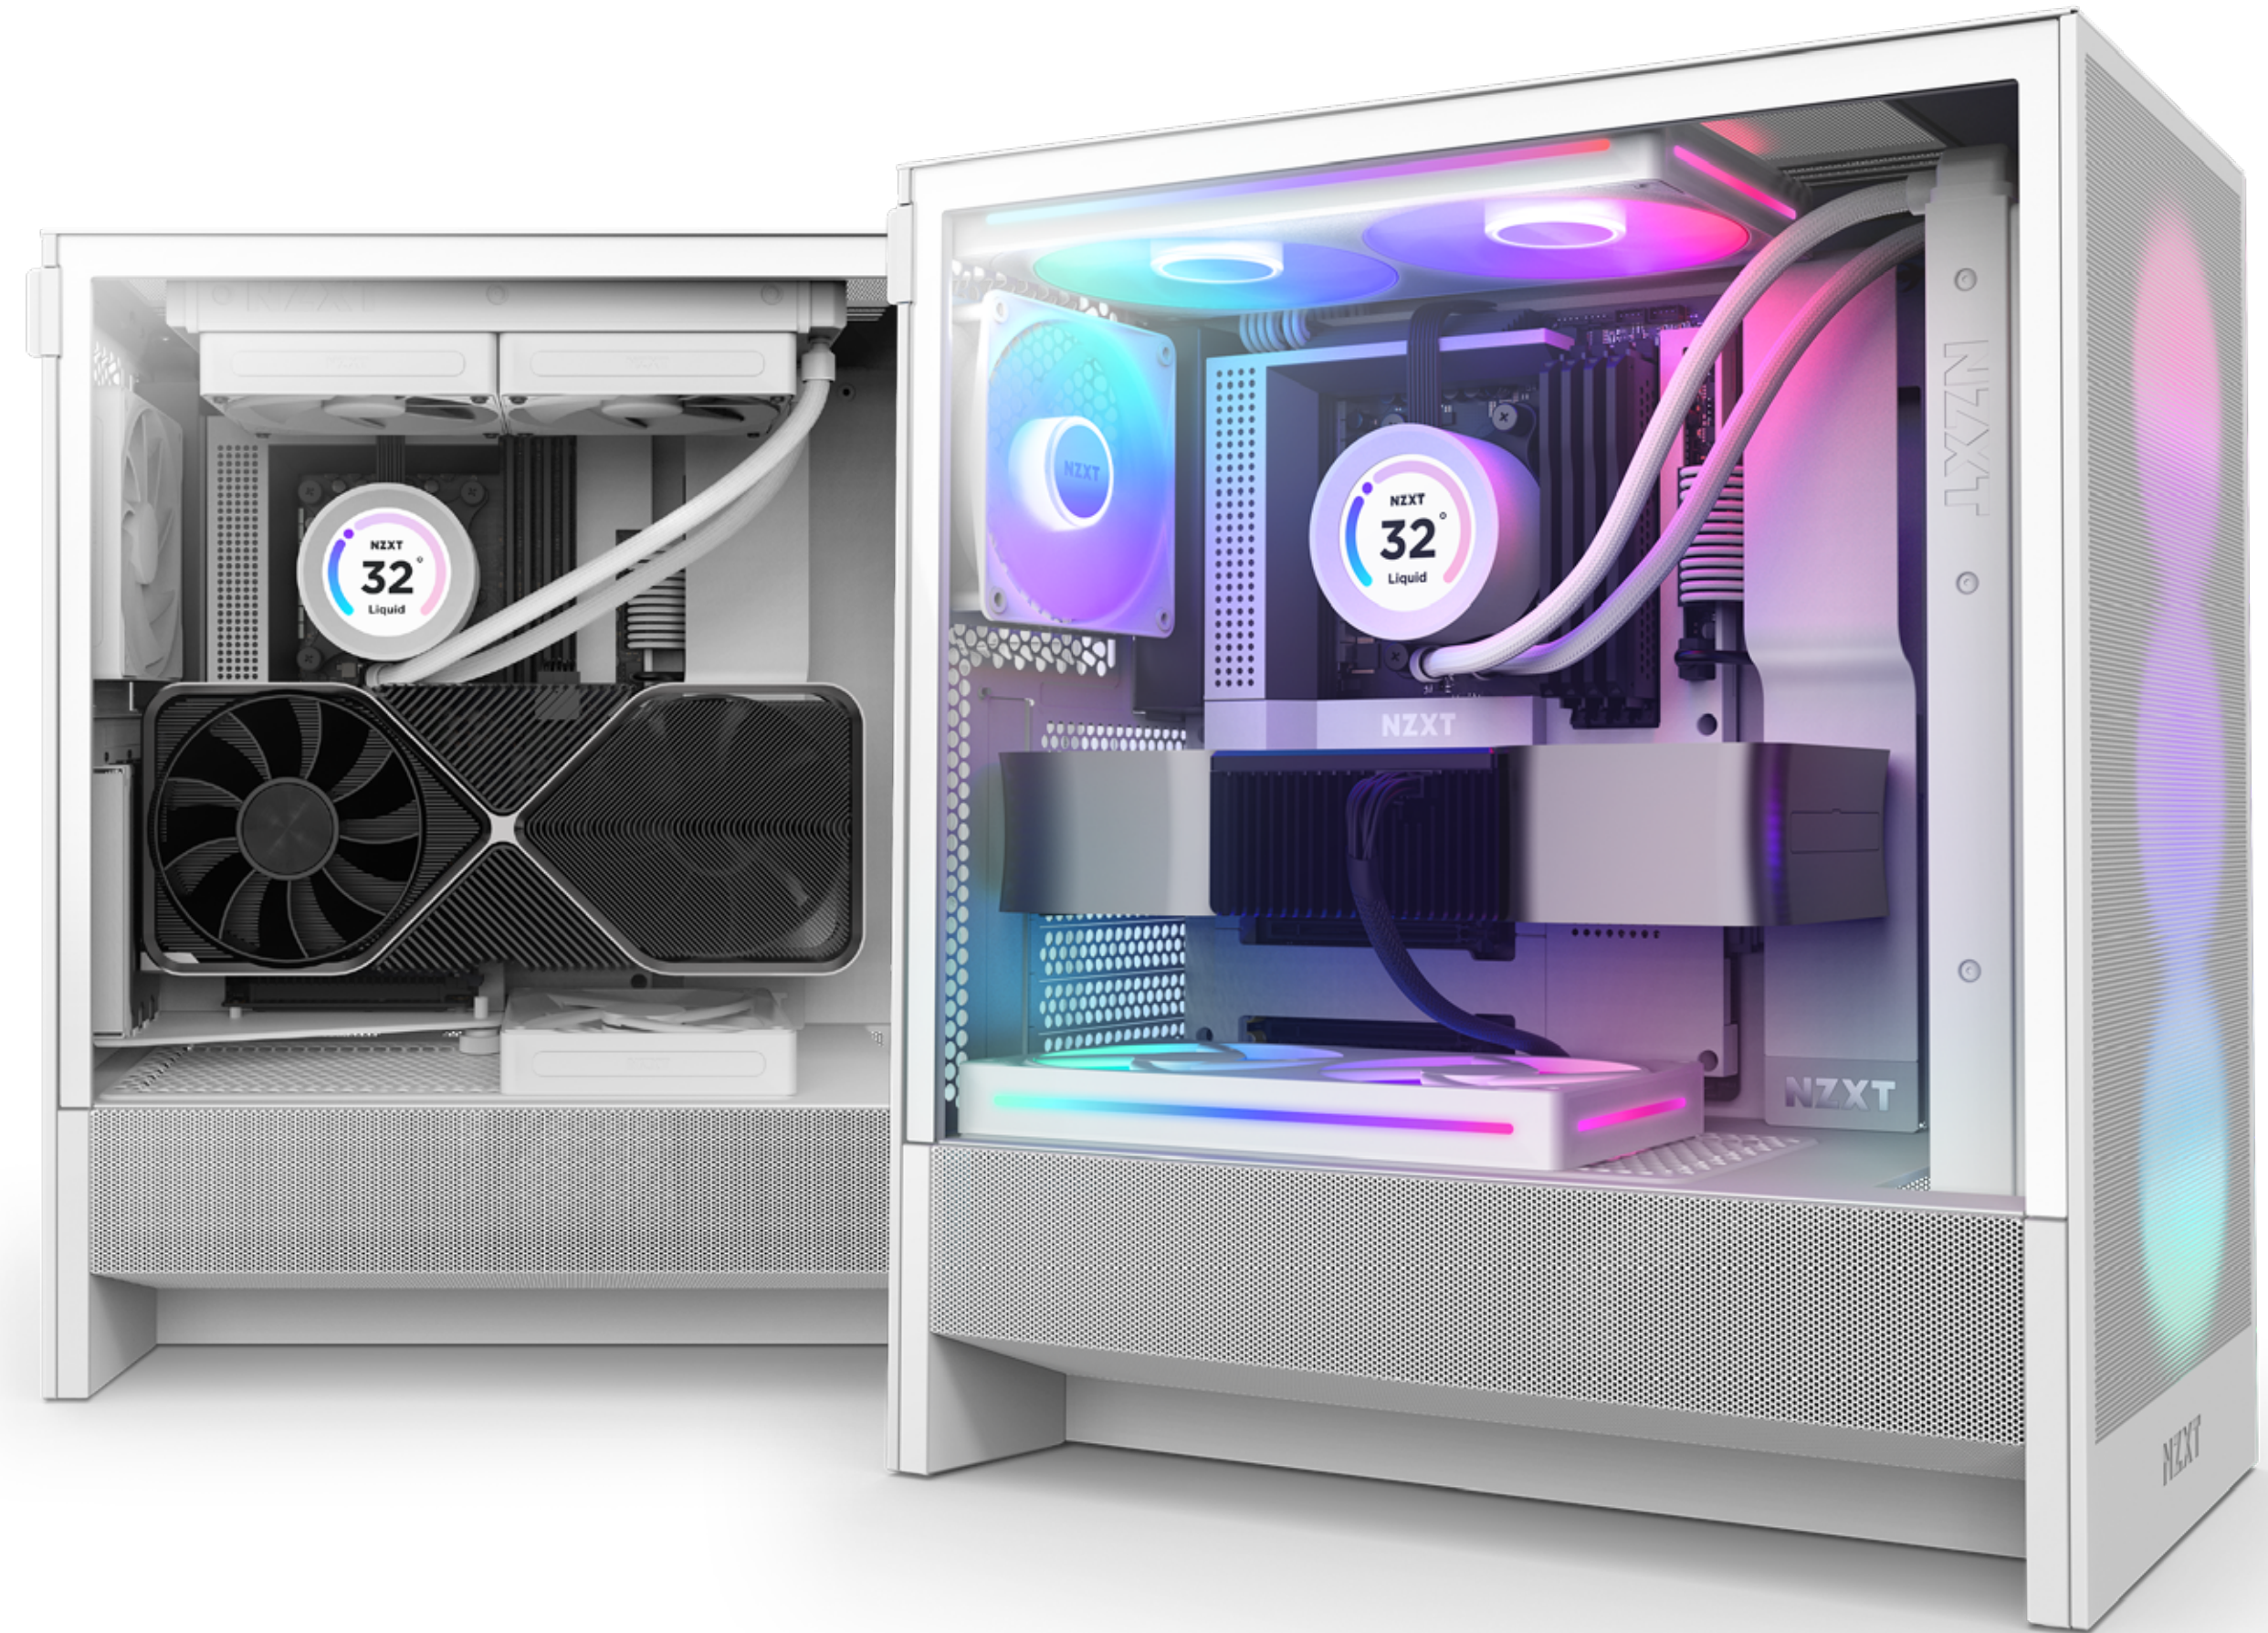

## H5 FLOW H5 FLOW RGB

COMPACT ATX MID-TOWER  
AIRFLOW CASE

## ABOUT THE PRODUCT

The H5 Flow boosts airflow and GPU cooling with its fully-perforated PSU shroud, mesh panels, and robust radiator support.

## THE COOLEST GRAPHICS

Designed for enhanced GPU cooling, the mesh PSU shroud maximizes air intake from bottom-mounted fans.