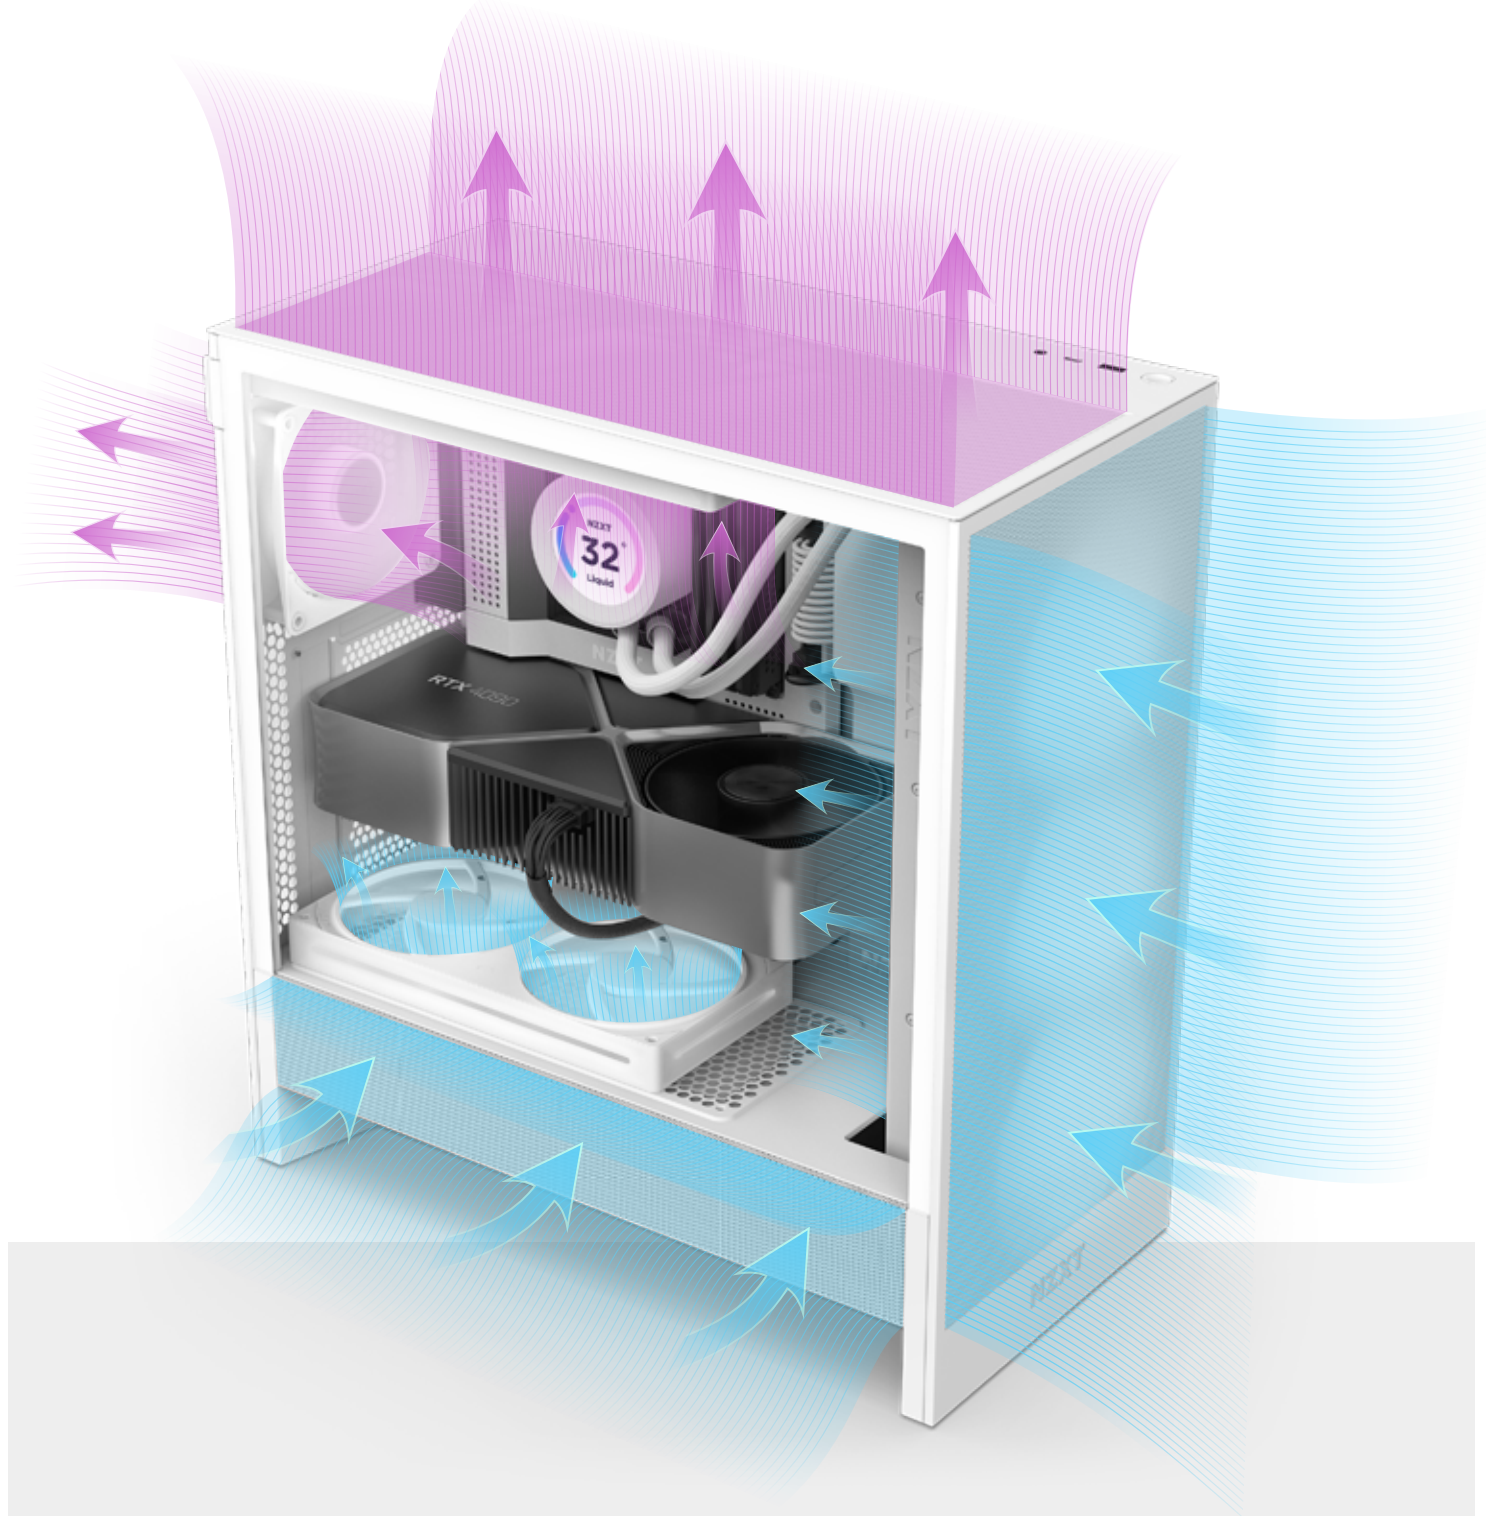

## H5 FLOW H5 FLOW RGB

COMPACT ATX MID-TOWER  
AIRFLOW CASE

## ABOUT THE PRODUCT

The H5 Flow boosts airflow and GPU cooling with its fully-perforated PSU shroud, mesh panels, and robust radiator support.

## THE COOLEST GRAPHICS

Designed for enhanced GPU cooling, the mesh PSU shroud maximizes air intake from bottom-mounted fans.