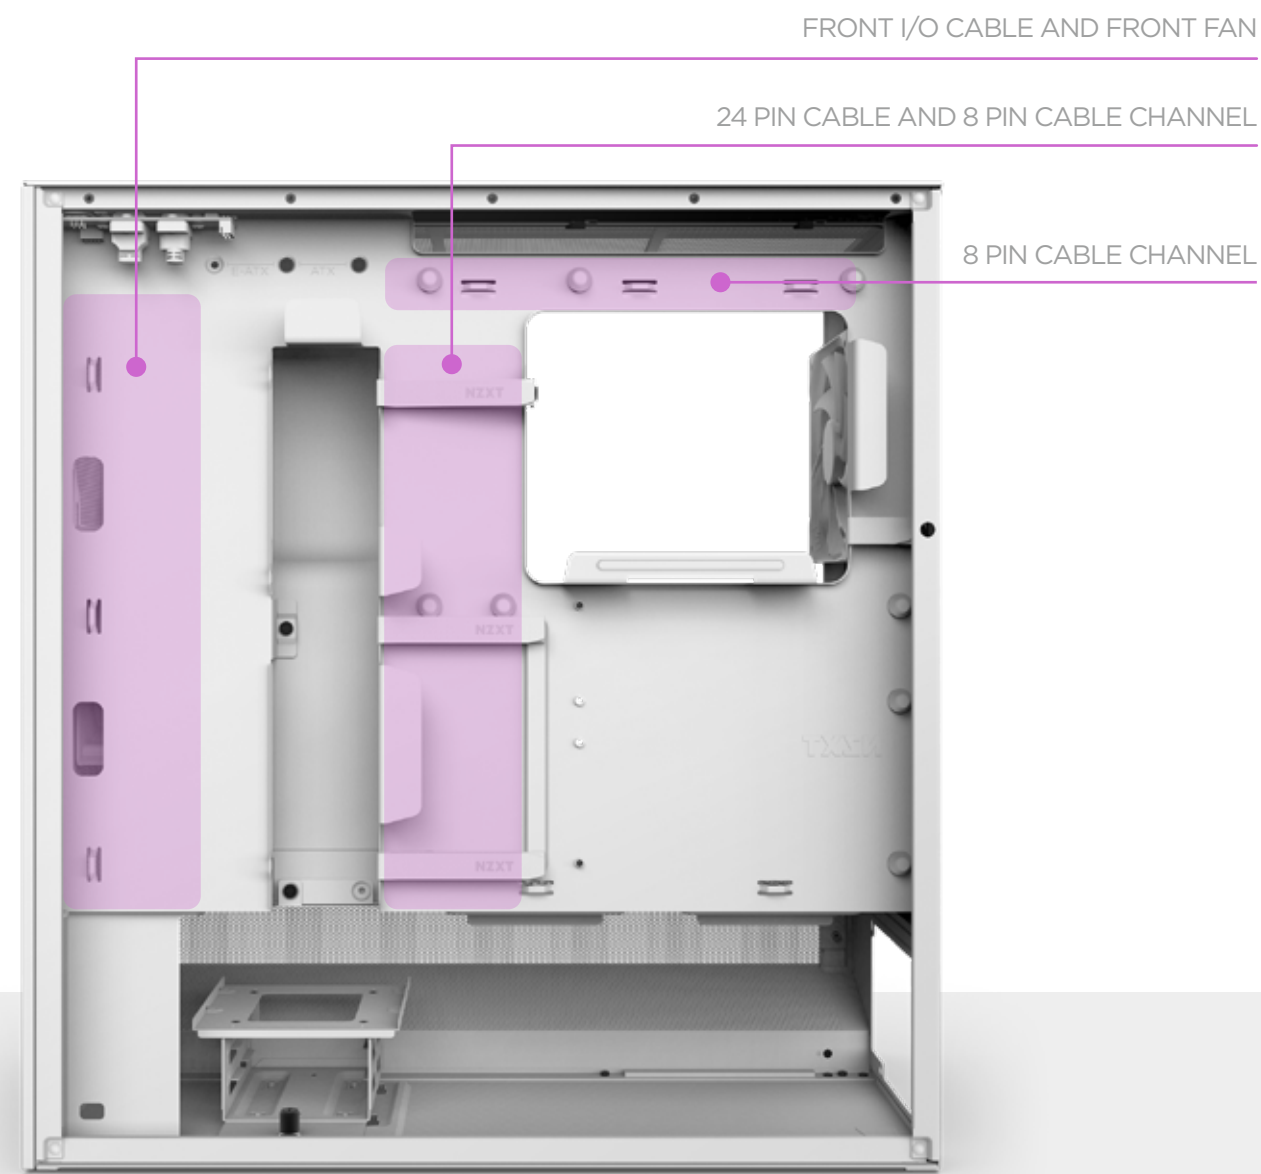

FEATURES

ROUTING MADE EASY

Intuitive cable management system features wide channels, straps, and tie points.