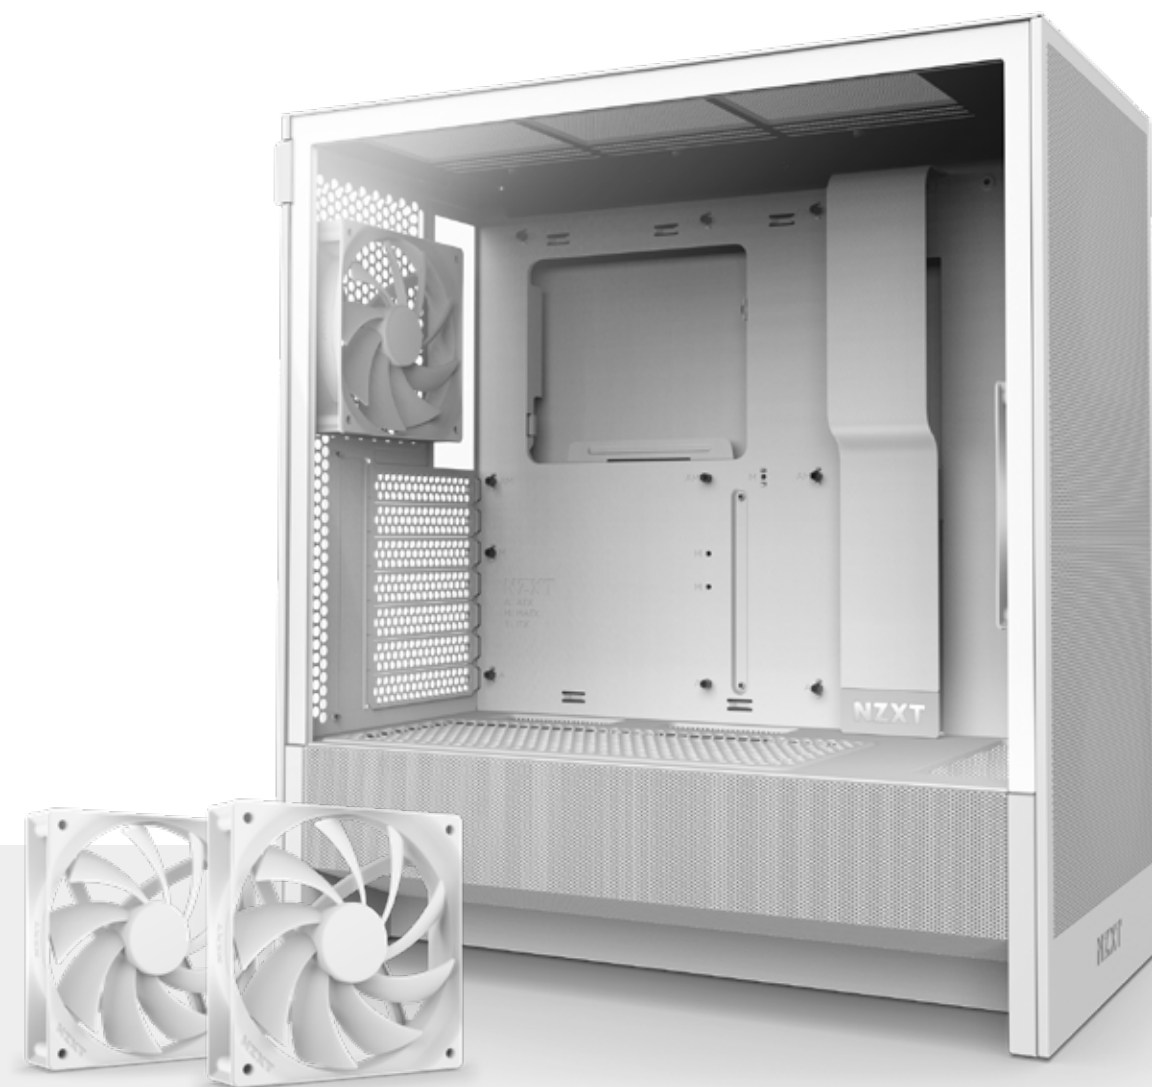

READY-MADE THERMALS

H5 FLOW

Equipped with two 120mm fans—one in front, one in rear—for strong out-of-the-box cooling.