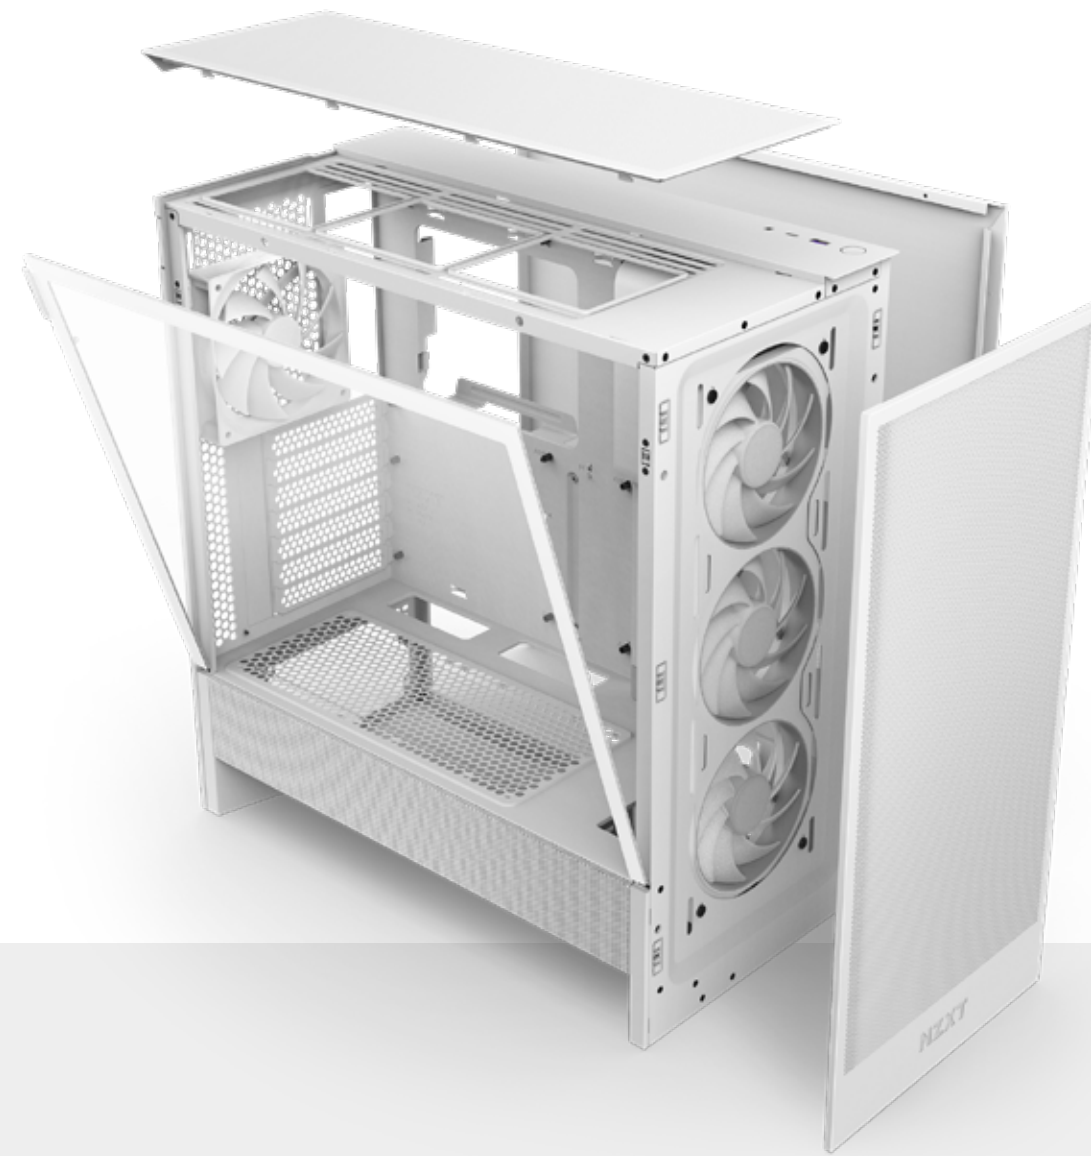

GET IN AND OUT

Tool-less access to front, side, and top panels makes upgrading and tinkering swift and simple.