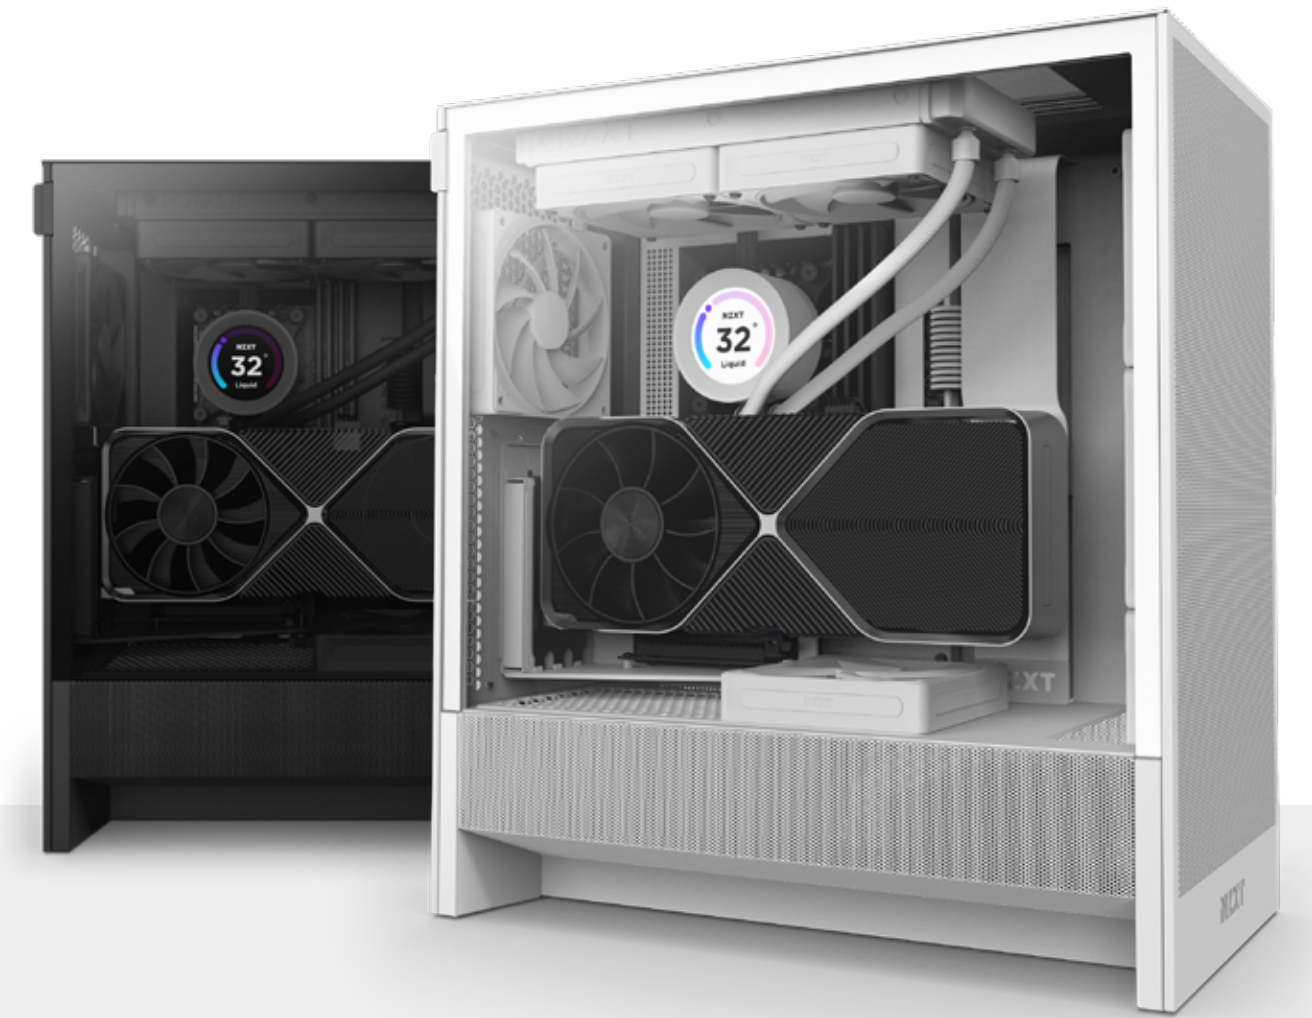

STRONG AND SLEEK

The thick steel chassis and tempered glass side panel ensure durability and a clean aesthetic.