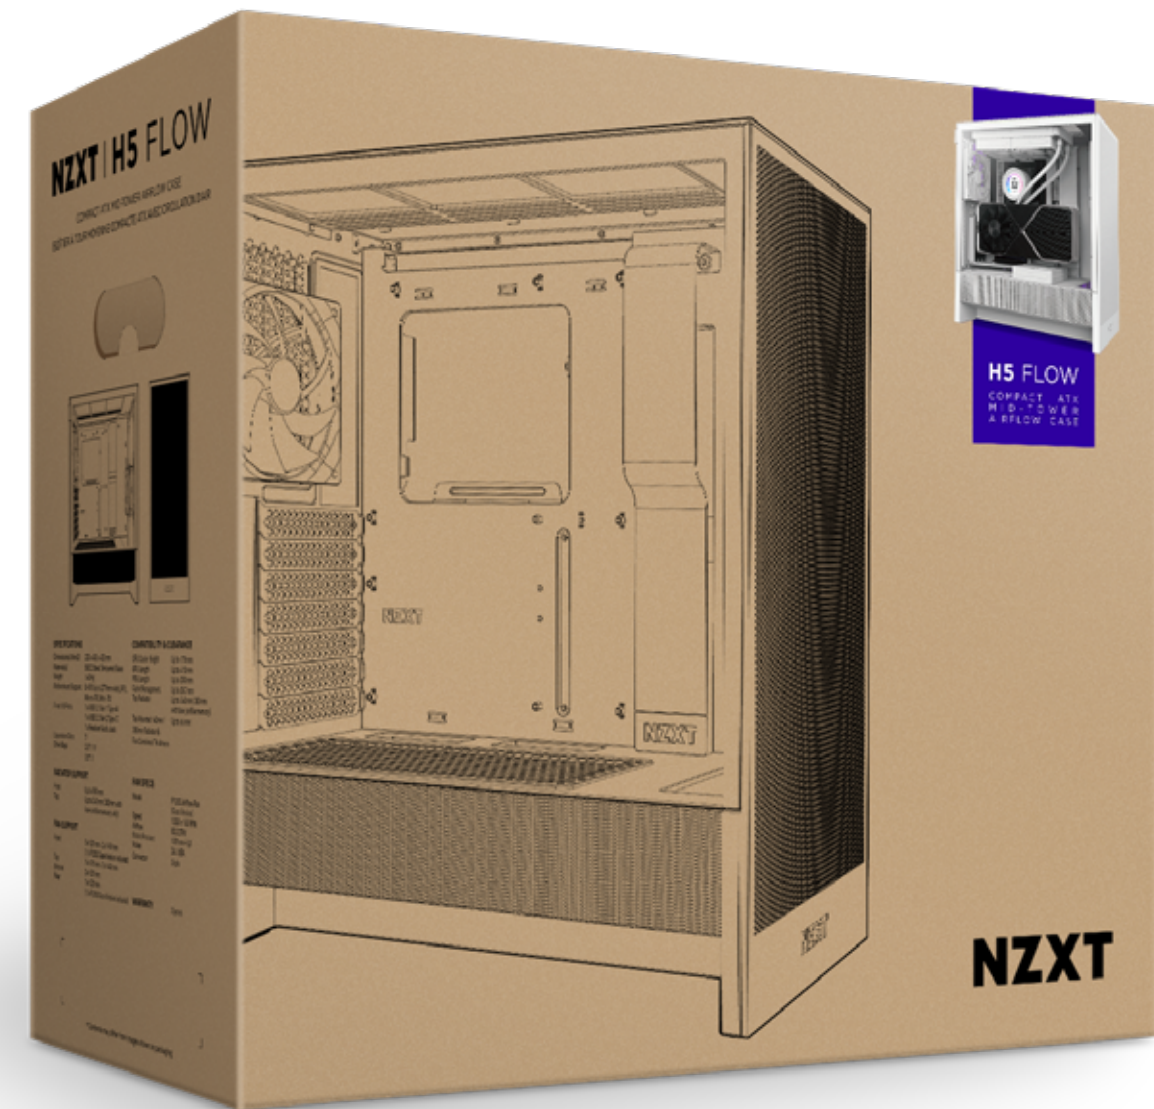

Carton (RETAIL BOX)

Dimensions	560 x 310 x 530 mm
Units Per Carton	1 pcs
Volume	3.25 ft³
Net Weight	7.28 Kg
Gross Weight	9.33 Kg

SEA SHIP W/O PALLET

20GP	278 cartons
40GP	584 cartons
40HQ	730 cartons

SEA SHIP WITH PALLET

20GP (Cartons X Pallet)	28 cartons x 8 pallets = 224 cartons
40GP (Cartons X Pallet)	28 cartons x 18 pallets = 504 cartons
40HQ (Cartons X Pallet)	32 cartons x 18 pallets = 576 cartons

AIR SHIP WITH PALLET

Pallet size (LxWxH)	126 x 113 x 150.5 mm
	20 cartons/pallet

Model	CC-H52FW-01	CC-H52FB-01
EAN	5056547205847	5056547205854
UPC	810074845908	810074845915