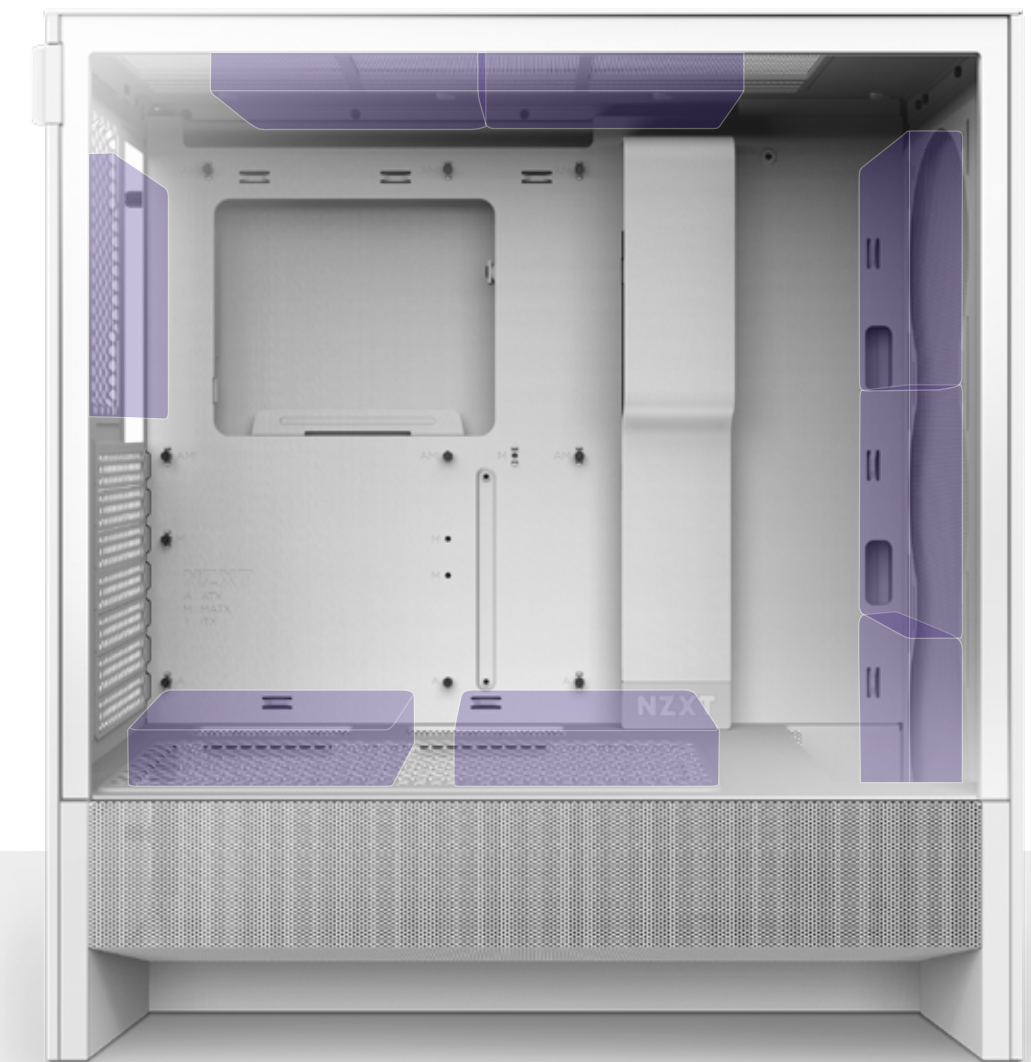

MORE ROOM TO BREATHE

Holds up to eight total fans—three in front, two on bottom, two up top, and one in rear.