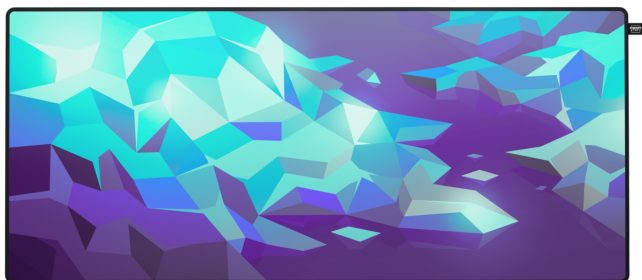

# CHERRY XTRFY GP5 LITUS BLUE XL

XL-sized gaming mousepad

Models may vary from the image shown

## GP5 MOUSEPAD SERIES. ELEVATE YOUR GAMING SPACE.

High-speed cloth. Smoother than ever. The 5th generation of CHERRY XTRFY mousepads is designed for effortless gaming. With artworks that'll elevate your entire setup.

## TIE YOUR SETUP TOGETHER.

The low poly coastal themed GP5 Litus artwork is a stylish addition to any gaming station. And each pad in the series features colors found in Xtrfy's range of mice and keyboards, making it easy to build your perfectly matching setup.

## HIGH-SPEED CLOTH SURFACE.

The GP5 is built on experience from almost a decade of creating mousepads for professional players. Featuring our smoothest surface yet, it brings you the speed needed for fast-paced plays with pinpoint precision.