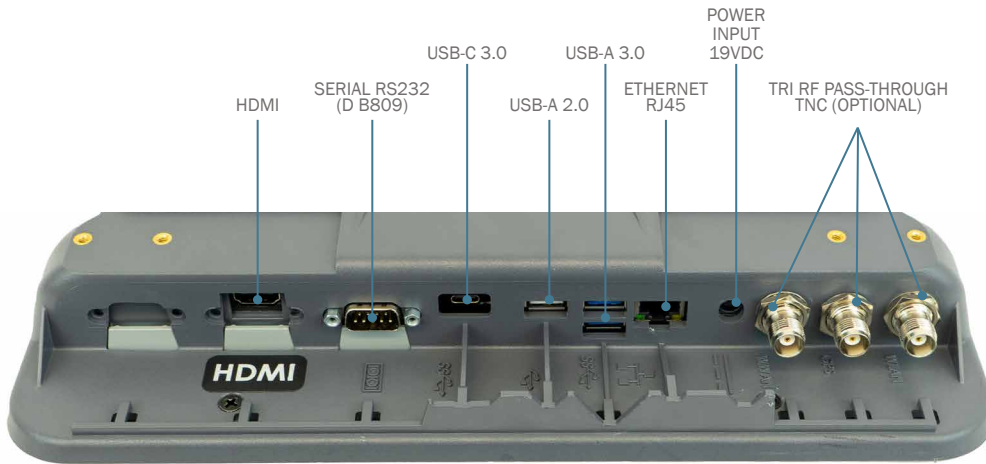

DELL RUGGED LAPTOP DOCKING STATION

PORT REPLICATION

- (1) Serial RS232 (D B809)
- (1) HDMI optional
- (1) USB-A 2.0
- (2) USB-A 3.0
- (1) USB-C 3.0
- (1) Ethernet RJ45
- Tri RF Pass-Through TNC (optional)
- Power input 19VDC

PRODUCT SELECTION

ITEM NUMBER	DESCRIPTION	SERIAL (RS232)	HDMI	USB-A 2.0	USB-A 3.0	USB-C 3.0	ETHERNET (RJ45)	ANTENNA PASS-THROUGH	POWER ADAPTER INCLUDED
7160-1982-00	Dell Rugged Laptop Vehicle Docking Station, Lite Port, No RF	1	-	1	2	1	1	No	No
7160-1982-03	Dell Rugged Laptop Vehicle Docking Station, Lite Port, Tri RF	1	-	1	2	1	1	Tri (TNC)	No
7160-1982-10	Dell Rugged Laptop Vehicle Docking Station, Full Port, No RF	1	1	1	2	1	1	No	No
7160-1982-13	Dell Rugged Laptop Vehicle Docking Station, Full Port, Tri RF	1	1	1	2	1	1	Tri (TNC)	No
7170-1090-00	KIT: Dell Rugged Laptop Vehicle Docking Station, Lite Port, No RF + Power Adapter	1	-	1	2	1	1	No	Yes
7170-1090-03	KIT: Dell Rugged Laptop Vehicle Docking Station, Lite Port, Tri RF + Power Adapter	1	-	1	2	1	1	Tri (TNC)	Yes
7170-1090-10	KIT: Dell Rugged Laptop Vehicle Docking Station, Full Port, No RF + Power Adapter	1	1	1	2	1	1	No	Yes
7170-1090-13	KIT: Dell Rugged Laptop Vehicle Docking Station, Full Port, Tri RF + Power Adapter	1	1	1	2	1	1	Tri (TNC)	Yes
7160-0883-00	Dell Rugged Laptop Vehicle Cradle, No RF	-	-	-	-	-	-	No	No
7160-0883-03	Dell Rugged Laptop Vehicle Cradle, Tri RF	-	-	-	-	-	-	Tri (TNC)	No
7170-0966-00	KIT: Dell Rugged Laptop Vehicle Cradle, No RF + Power Adapter	-	-	-	-	-	-	No	Yes
7170-0966-03	KIT: Dell Rugged Laptop Vehicle Cradle, Tri RF + Power Adapter	-	-	-	-	-	-	Tri (TNC)	Yes
7110-1213	Screen support for Dell Rugged Laptop Vehicle Docking Station or Cradle	-	-	-	-	-	-	-	-