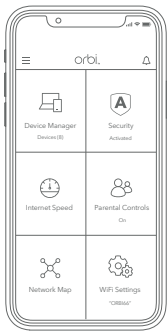

WELCOME TO A SUPERIOR CLASS OF WIFI. LET'S GET STARTED.

orbi.

1

Launch the Orbi app

If you don't have the Orbi app installed on your mobile phone, scan the QR code below to download it.

2

Add the Orbi satellite

Go to the Orbi app dashboard and tap the top left menu, then ADD SATELLITE.

3

Sync and finish installation

Follow the prompts to sync your new satellite and complete the installation.

CONTENTS

Orbi Satellite