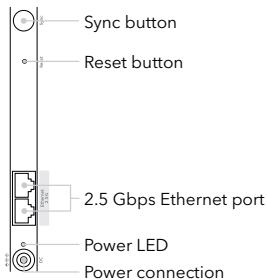

OVERVIEW

*Varies by region. Packages in some regions might also include plug adapters.

NEED HELP?

We want you to have the best experience with your new Orbi. You can find setup help online at netgear.com/orbihelp.

SUPPORT AND COMMUNITY

Get your questions answered and access the latest downloads at netgear.com/support, and check out our NETGEAR Community at community.netgear.com.

REGULATORY AND LEGAL

Si ce produit est vendu au Canada, vous pouvez accéder à ce document en français canadien à netgear.com/support/download. (If this product is sold in Canada, you can access this document in Canadian French at netgear.com/support/download.) For regulatory compliance information including the EU Declaration of Conformity, visit netgear.com/about/regulatory. See the regulatory compliance document before connecting the power supply. For NETGEAR's Privacy Policy, visit netgear.com/about/privacy-policy. By using this device, you are agreeing to NETGEAR's Terms and Conditions at netgear.com/about/terms-and-conditions. If you do not agree, return the device to your place of purchase within your return period.

Applicable to 6 GHz devices only: Only use the device indoors. The operation of 6 GHz devices is prohibited on oil platforms, cars, trains, boats, and aircraft, except that operation of this device is permitted in large aircraft while flying above 10,000 feet. Operation of transmitters in the 5.925-7.125 GHz band is prohibited for control of or communications with unmanned aircraft systems.

NETGEAR

April 2024

201-30656-01

NETGEAR, Inc.
350 East Plumeria Drive
San Jose, CA 95134, USA

NETGEAR INTERNATIONAL LTD
Floor 6, Penrose Two
Penrose Dock, Cork, T23 YY09, Ireland

© NETGEAR, Inc., NETGEAR, the NETGEAR Logo and the Orbi logo are trademarks of NETGEAR, Inc. Any non-NETGEAR trademarks are used for reference purposes only.