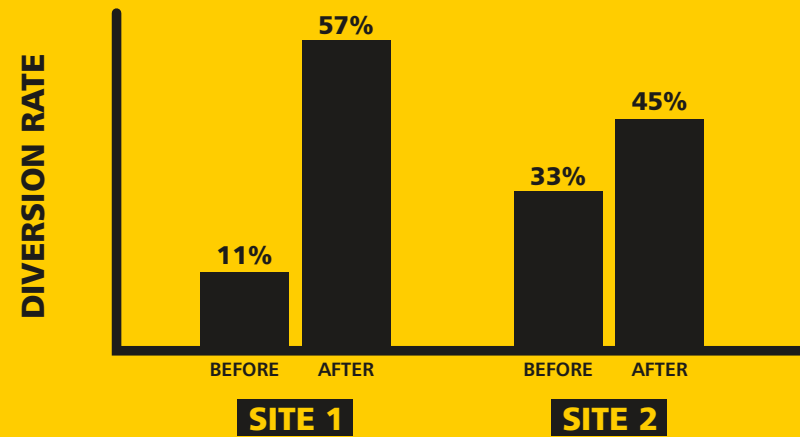

SlimJim

SLIM JIM®

RECYCLING STATION

SlimJim

INCREASE RECYCLING EFFECTIVENESS

IN-FIELD STUDY YIELDED HIGH DIVERSION RATES

Improving recycling effectiveness has a positive environmental impact, helps facilities achieve sustainability initiatives, and can lead to cost savings. An in-field trial that utilized colored containers, labels, and lids with stream specific openings proved to increase recycling effectiveness.

4 COLORS

Color-coding creates consistent visual cues for patrons and staff when sorting recyclables.

4 LID OPTIONS

Restrictive lid shapes ensure the right recyclables get into the right bins. For an open top option, no insert needed.

Mixed Recycling Paper Bottles/Cans Landfill

10 WASTE STREAM LABELS

Expert designed waste stream labels feature 3 visual cues: the recycling symbol, a waste stream icon and verbiage proven to increase recycling effectiveness.