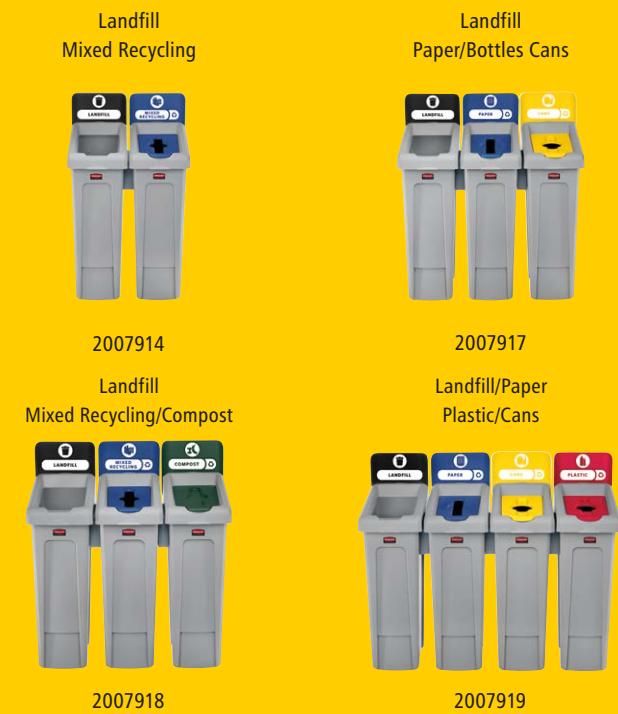

BAG CINCHES
Secure liners around the rim of the container and allow for quick, knot-free liner changes.

DESIGNED FOR

EASE OF USE

Sized to fit. The slim footprint fits in the tightest spaces, while hinging lid inserts allow larger recyclables to easily fit inside.

INTUITIVE RECYCLING

If you're new to color coding, we suggest the color and waste stream pairings below:

-  **BLUE** - Mixed Recycling
-  **YELLOW** - Bottles/Cans or Plastic
-  **GREEN** - Compost or Paper
-  **BLACK** - Landfill

23G SLIM JIM RECYCLING STATION

The 1-Stream Kit includes everything you need: Base, Lid Shroud, Lid Insert, Billboard, Connector, and Label Kit. Seamlessly connects with the 33G SJRS.

33G SLIM JIM RECYCLING STATION

The 1-Stream Kit includes everything you need: Base, Lid Shroud, Lid Insert, Billboard, Connector, and Label Kit. Seamlessly connects with the 23G SJRS.

23G MULTI-STREAM KITS

2-Stream, 3-Stream, and 4-Stream Options