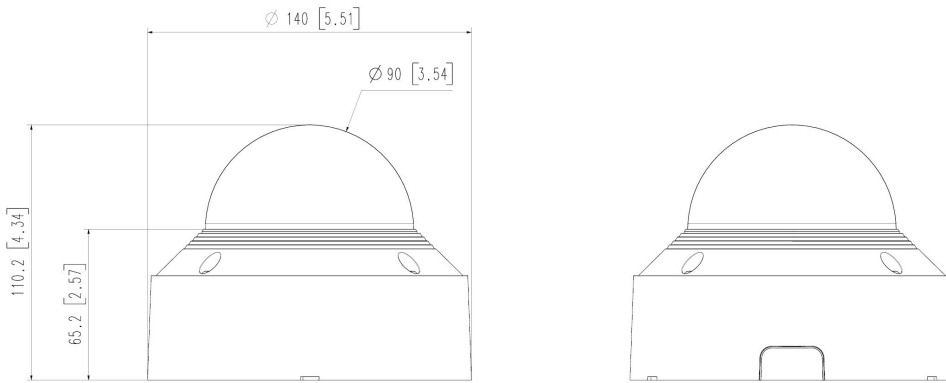

## Key Features

- Color : Base Top - White / Cover Glass - Transparent smoked
- Material : Base Top - Aluminum / Cover Glass - Polycarbonate (PC)
- Product dimensions / weight :  $\varnothing 140 \times 110.2 \text{mm} (\varnothing 5.51 \times 4.34 \text{")}$  / 420g (0.93lb)

### Mechanical

Color	Base Top : White Cover Glass : Transparent smoked
Material	Base Top : Aluminum Cover Glass : Polycarbonate (PC)
RAL code	RAL9003
Product dimensions / weight	ø140x110.2mm(ø5.51x4.34") / 420g (0.93lb)
Mount Screw size	TR20
Supported products	QNV-C8083R/C9083R ※ When using this model, minimum illumination (color) will be 0.1Lux as specification

# SPB-VAN82W

Smoked Dome Cover

CAD

Unit:mm [inch]

Scale 1:2

3	MODEL2	
2	MODEL1	
1	BASIC MODEL	'24.02.15
No.	MODEL NAME	SPB-VAN82W
Unit:mm[inch]		SCALE:1:1

© Hanwha Vision Co.,Ltd. All rights reserved.