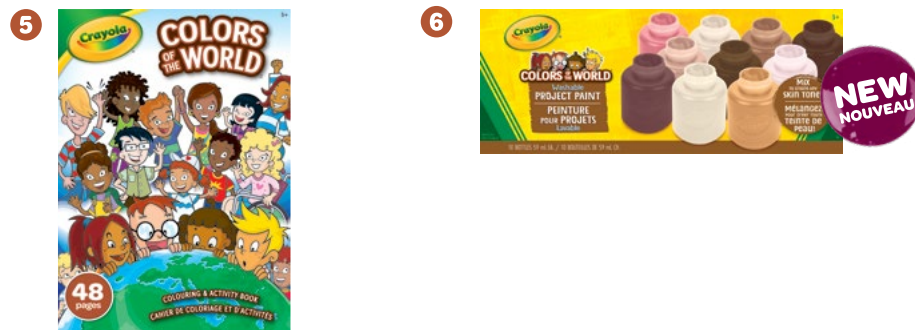

1. 1 52-1733
   24 Colors of the World™ Crayons
   24 crayons de cire Colors of the World™
2. 2 67-4154
   24 Colors of the World™ Coloured Pencils
   24 crayons de couleur Colors of the World™
3. 3 56-7709
   24 Colors of the World™ Washable Markers
   24 marqueurs lavables Colors of the World™
4. 4 56-8525
   24 Colors of the World™ Washable Fine Line Markers
   24 marqueurs lavables à trait fin Colors of the World™
5. 5 61-0586
   Colors of the World™ Colouring and Activity Book – 48 pages
   Cahier à colorier et d'activités Colors of the World™ – 48 pages
6. 6 54-1847
   Colors of the World™ 10 Washable Paint Jars
   10 bouteilles de peinture lavable Colors of the World™
7. 7 52-3456
   480 Colors of the World™ Crayons Classpack (24 colours x 20)
   Assortiment Classpack – 480 crayons de cire Colors of the World™ (24 couleurs x 20)
   *For Education and Online Sales/Pour vente au secteur scolaire et en ligne.
8. 8 58-8228
   240 Colors of the World™ Washable Marker Classpack (24 colours x 10)
   Assortiment Classpack – 240 marqueurs lavables Colors of the World™ (24 couleurs x 10)
   *For Education and Online Sales/Pour vente au secteur scolaire et en ligne.
9. 9 68-2023
   240 Colors of the World™ Coloured Pencil Classpack (24 colours x 10)
   Assortiment Classpack – 240 crayons de couleur Colors of the World™ (24 couleurs x 10)
   *For Education and Online Sales/Pour vente au secteur scolaire et en ligne.
10. 10 54-2314
    Colors of the World™ Washable Paint, 9 x 237 mL (8 oz)
    Peinture lavable Colors of the World™, 9 x 237 mL (8 oz)
    *For Education and Online Sales/Pour vente au secteur scolaire et en ligne.

Crayola Project™/MC

Designed for a variety of projects and assignments, the Crayola Project™ line includes the right tools to make your signs, posters or presentations shine!

Conçue pour un variété de projets et de tâches, la gamme Crayola Project™ offre les outils parfaits pour créer affiches, pancartes et présentations!

1. 1 52-0467
   5 Gel Crayons
   5 crayons de gel
2. 2 56-0474
   4 Metallic Outline Markers
   4 marqueurs de contour métalliques
3. 3 54-0487
   6 Quick-Dry Paint Sticks
   6 bâtons de peinture à séchage rapide
4. 4 56-0481
   4 XL Poster Markers – Classic Colours
   4 marqueurs géants pour affiches – couleurs classiques
5. 5 56-0482
   4 XL Poster Markers – Bright Colours
   4 marqueurs géants pour affiches – couleurs vives
6. 6 56-0619
   6 Erasable Poster Markers
   6 marqueurs effaçables pour affiches
7. 7 68-0492
   12 Easy Peel Crayon Pencils
   12 crayons de couleur faciles à développer
8. 8 61-0549
   Premium Black Construction Paper – 50 pages
   Papier construction noir qualité supérieure – 50 feuilles
9. 9 61-0550
   Premium White Construction Paper – 50 pages
   Papier construction blanc qualité supérieure – 50 feuilles