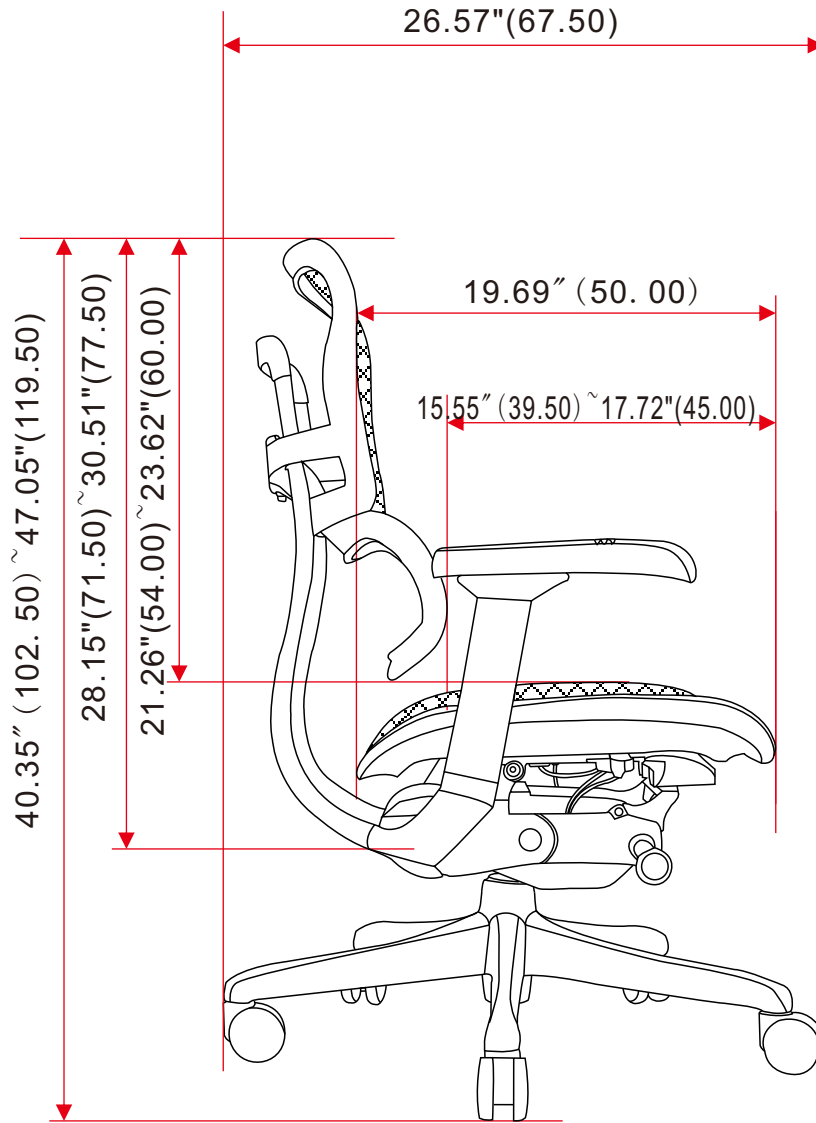

ME8ERG-LO-GEN2

Date: 20231102

Cm92104 base/120mm cylinder