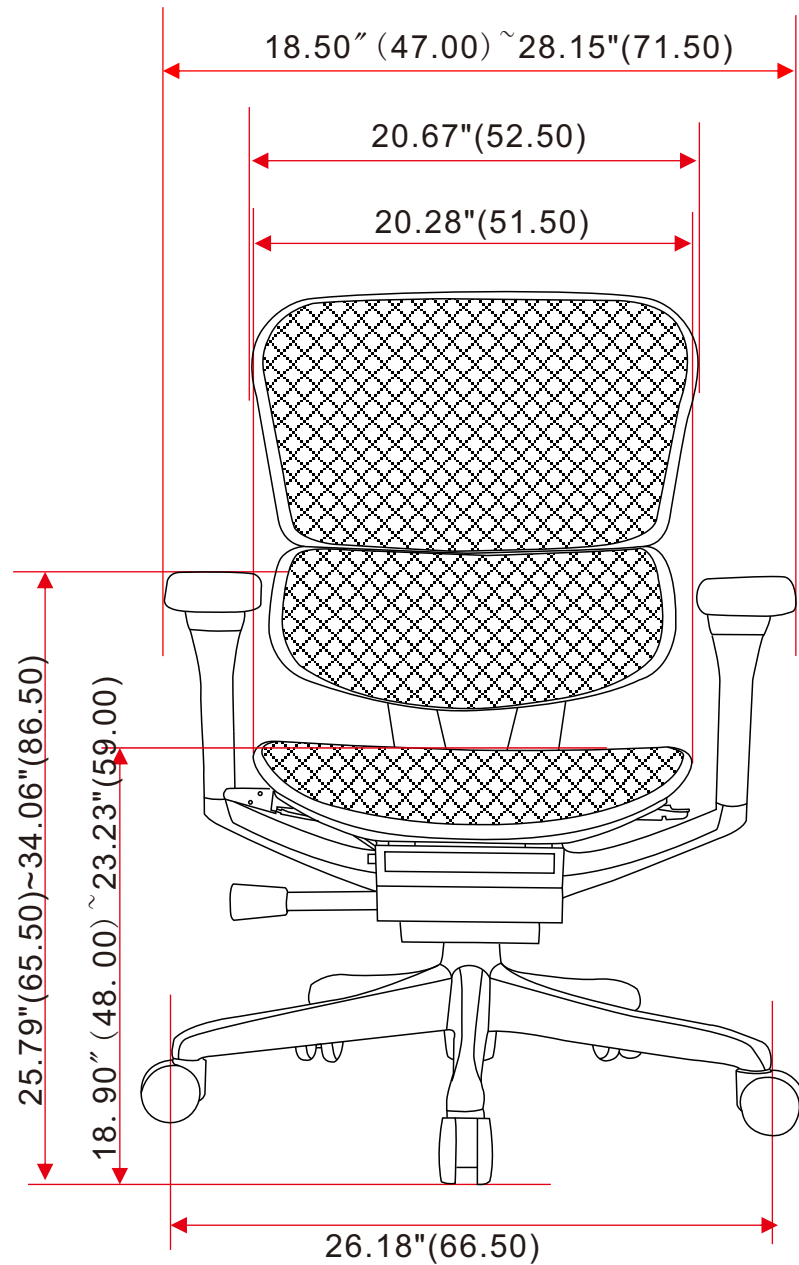

ME8ERG-LO-GEN2

Date: 20231102

Cm92104 base/120mm cylinder