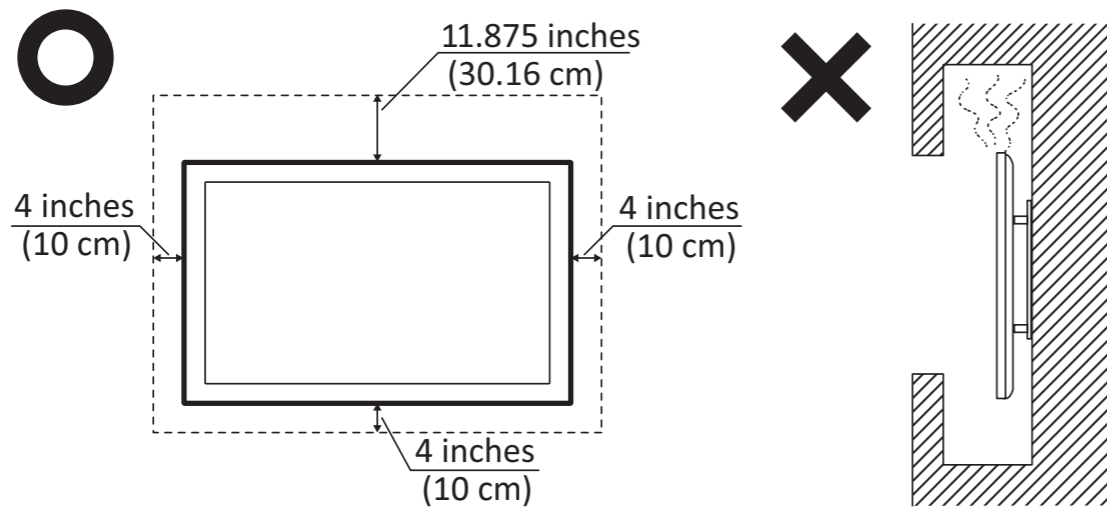

IFP105UW (VS19390) ViewBoard series

- CM3 mm x 6 mm x 4
- TM3 mm x 6 mm x 2
- M16 x 14 mm x 1
- HM8 mm x 25 mm x 4

IFP105UW

Support Center

www.viewsonic.com

ViewSonic Europe Limited
Haaksbergweg 75
1101 BR Amsterdam
Netherlands