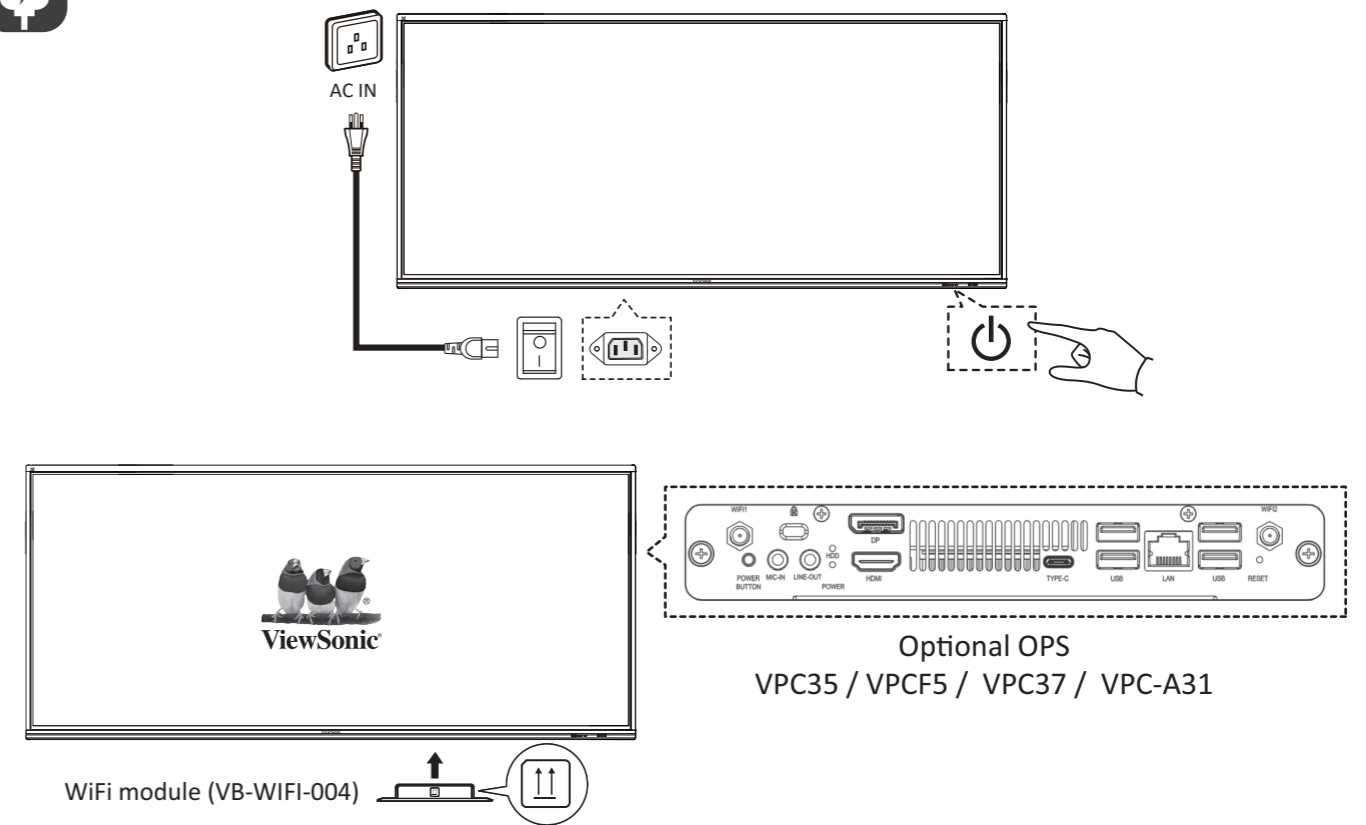

IFP105UW (VS19390) ViewBoard series

- CM3 mm x 6 mm x 4
- TM3 mm x 6 mm x 2
- M16 x 14 mm x 1
- HM8 mm x 25 mm x 4

IFP105UW

Support Center

www.viewsonic.com

ViewSonic Europe Limited
Haaksbergweg 75
1101 BR Amsterdam
Netherlands