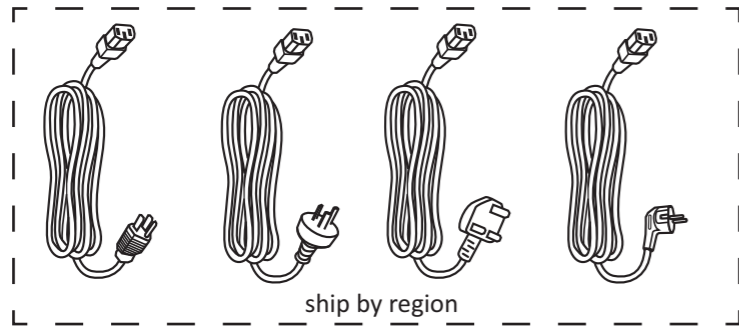

IFP105UW (VS19390) ViewBoard series

- CM3 mm x 6 mm x 4
- TM3 mm x 6 mm x 2
- M16 x 14 mm x 1
- HM8 mm x 25 mm x 4

IFP105UW

Support Center

www.viewsonic.com

ViewSonic Europe Limited
Haaksbergweg 75
1101 BR Amsterdam
Netherlands