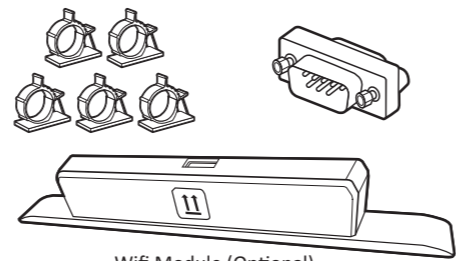

IFP105UW (VS19390) ViewBoard series

- CM3 mm x 6 mm x 4
- TM3 mm x 6 mm x 2
- M16 x 14 mm x 1
- HM8 mm x 25 mm x 4

IFP105UW

Support Center

www.viewsonic.com

ViewSonic Europe Limited
Haaksbergweg 75
1101 BR Amsterdam
Netherlands