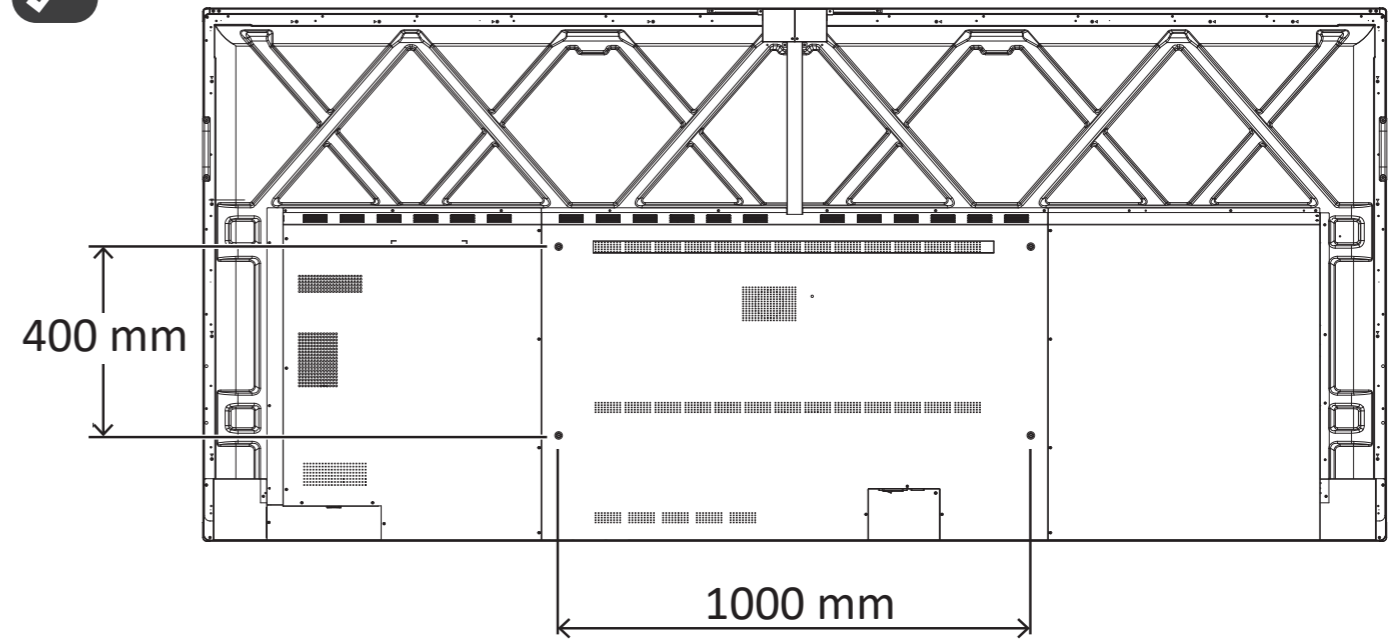

IFP105UW (VS19390) ViewBoard series

- CM3 mm x 6 mm x 4
- TM3 mm x 6 mm x 2
- M16 x 14 mm x 1
- HM8 mm x 25 mm x 4

IFP105UW

Support Center

www.viewsonic.com

ViewSonic Europe Limited
Haaksbergweg 75
1101 BR Amsterdam
Netherlands