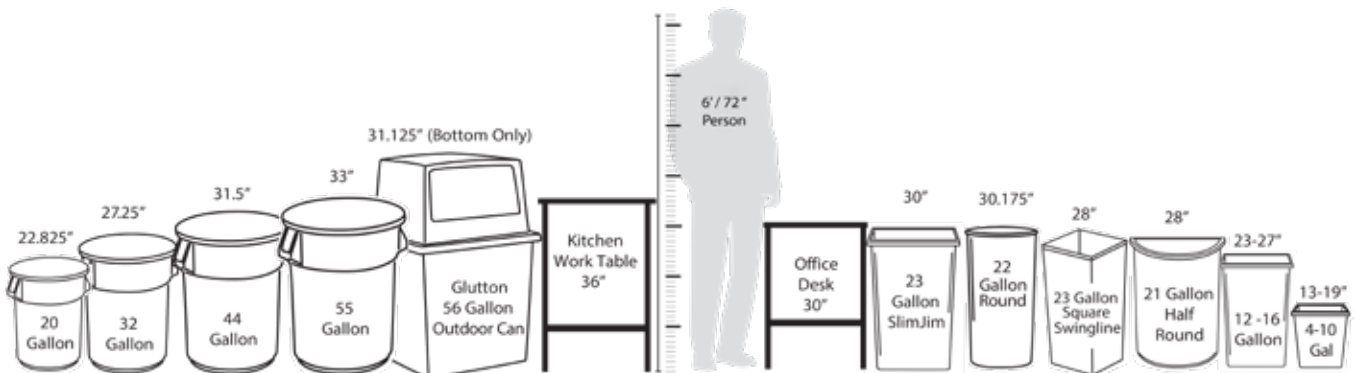

What size container is being used?

*AccuFit Can Liners available for these receptacles