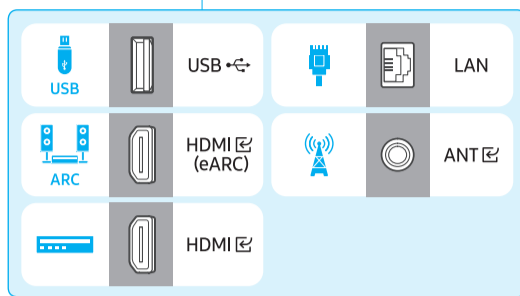

SAMSUNG

Unpacking and Installation Guide

Scan this QR code with your smart phone to see helpful videos.

BN68-19258A-00

Remote Control / Battery (AAA) x2

Power Cable

Simple User Guide / Regulatory Guide

1