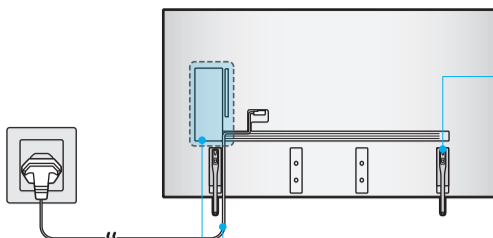

SAMSUNG

Unpacking and Installation Guide

Scan this QR code with your smart phone to see helpful videos.

BN68-19258A-00

Remote Control / Battery (AAA) x2

Power Cable

Simple User Guide / Regulatory Guide

1