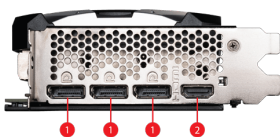

## SPECIFICATIONS

<b>Model Name</b>	GeForce RTX™ 4070 Ti SUPER 16G VENTUS 3X OC
<b>Graphics Processing Unit</b>	NVIDIA® GeForce RTX™ 4070 Ti SUPER
<b>Interface</b>	PCI Express® Gen 4
<b>Core Clocks</b>	Extreme Performance: 2655 MHz (MSI Center) Boost: 2640 MHz
<b>Cores</b>	8448 Units
<b>Memory Speed</b>	21 Gbps
<b>Memory</b>	16GB GDDR6X
<b>Memory Bus</b>	256-bit
<b>Output</b>	DisplayPort x 3 (v1.4a) HDMI™ x 1 (Supports 4K@120Hz HDR, 8K@60Hz HDR, and Variable Refresh Rate as specified in HDMI™ 2.1a)
<b>HDCP Support</b>	Y
<b>Power consumption</b>	285 W
<b>Power Connectors</b>	16-pin x 1
<b>Recommended PSU (W)</b>	700 W
<b>Card Dimension(mm)</b>	308 x 120 x 52 mm
<b>Weight (Card / Package)</b>	1107g / 1661g
<b>OpenGL Version Support</b>	4.6
<b>Maximum Displays</b>	4
<b>G-SYNC™ technology</b>	Y
<b>Digital Maximum Resolution</b>	7680 x 4320

## CONNECTIONS

1. DisplayPort
2. HDMI™

### Core Pipe

Precision-machined heat pipes ensure max contact to the GPU and spread heat along the full length of the heatsink.