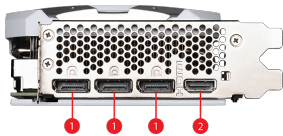

## SPECIFICATIONS

<b>Model Name</b>	GeForce RTX™ 4070 Ti SUPER 16G VENTUS 2X WHITE OC
<b>Graphics Processing Unit</b>	NVIDIA® GeForce RTX™ 4070 Ti SUPER
<b>Interface</b>	PCI Express® Gen 4
<b>Core Clocks</b>	Extreme Performance: 2655 MHz (MSI Center) Boost: 2640 MHz
<b>Cores</b>	8448 Units
<b>Memory Speed</b>	21 Gbps
<b>Memory</b>	16GB GDDR6X
<b>Memory Bus</b>	256-bit
<b>Output</b>	DisplayPort x 3 (v1.4a) HDMI™ x 1 (Supports 4K@120Hz HDR, 8K@60Hz HDR, and Variable Refresh Rate as specified in HDMI™ 2.1a)
<b>HDCP Support</b>	Y
<b>Power consumption</b>	285 W
<b>Power Connectors</b>	16-pin x 1
<b>Recommended PSU (W)</b>	700 W
<b>Card Dimension(mm)</b>	242 x 125 x 51 mm
<b>Weight (Card / Package)</b>	882 g / 1214 g
<b>OpenGL Version Support</b>	4.6
<b>Maximum Displays</b>	4
<b>G-SYNC™ technology</b>	Y
<b>Digital Maximum Resolution</b>	7680 x 4320

## CONNECTIONS

1. DisplayPort
2. HDMI™

### Core Pipe

Precision-machined heat pipes ensure max contact to the GPU and spread heat along the full length of the heatsink.