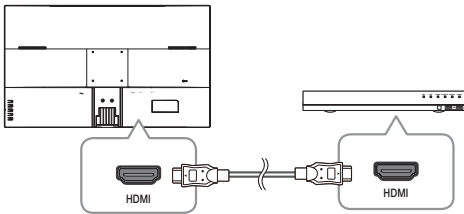

Connecting external devices

- Connecting the HDMI cable