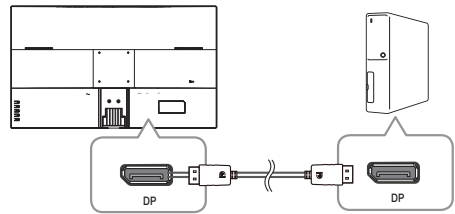

Quick Start Guide

SMT-3240

Package Contents

Monitor / Power Cord / Quick Start Guide / HDMI Cable / Stand

Names and functions of each part

- ❶ Panel keys
- ❷ Power
- ❸ HDMI
- ❹ DP
- ❺ AUDIO OUT
- ❻ Anti-theft Lock

Connecting external devices

- Connecting the HDMI cable

- Connecting the DP cable

- Connecting the AUDIO cable