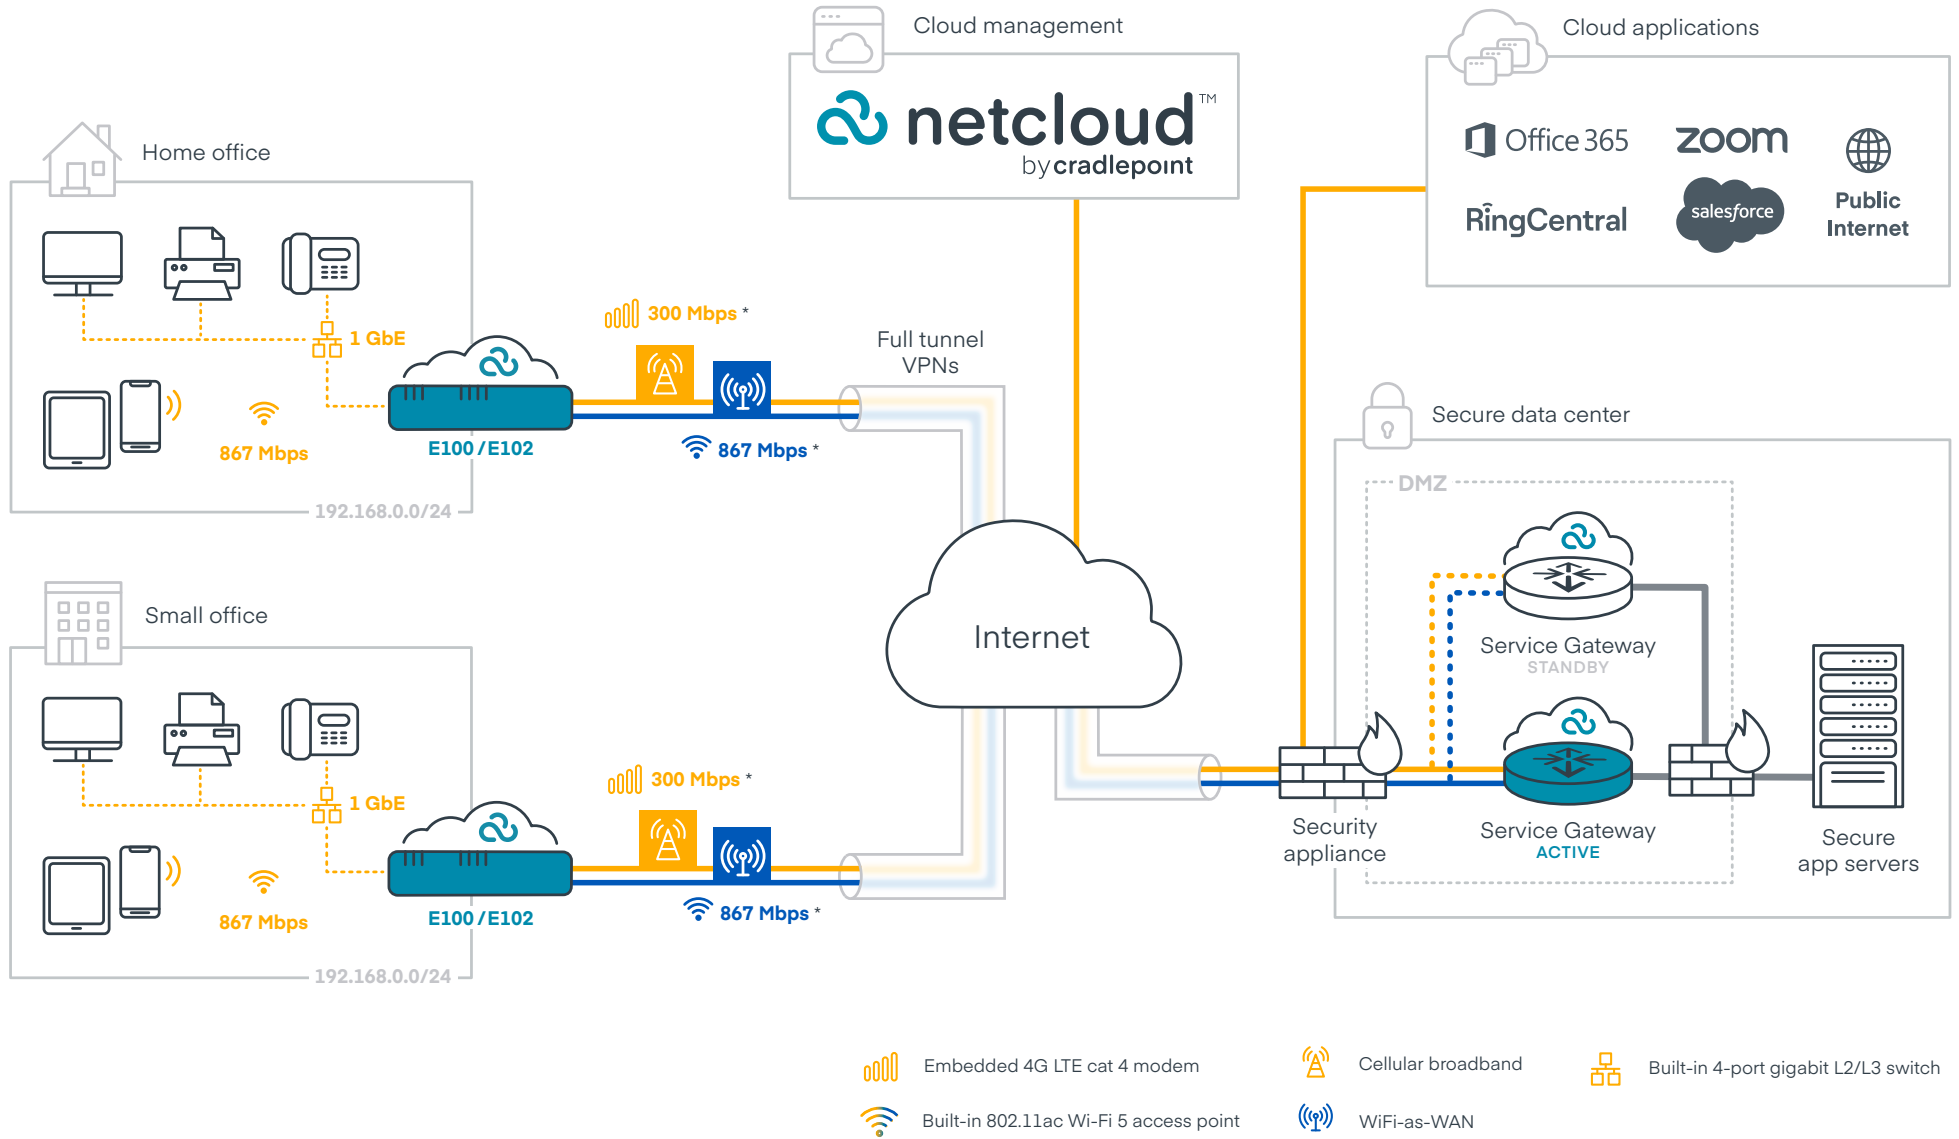

Remote Worker

Remote office sites using full-tunnel VPNs over wireless WAN with WiFi-as-WAN backup to a secure data center.

-  Embedded 4G LTE cat 4 modem
-  Cellular broadband
-  Built-in 4-port gigabit L2/L3 switch
-  Built-in 802.11ac Wi-Fi 5 access point
-  WiFi-as-WAN