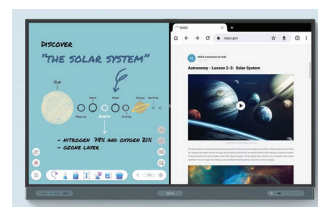

The new EDLA-certified BenQ Board Pro RP04 gives you the best possible classroom experience by combining the power of BenQ software and hardware with official Google services for education.

Easy app access

THE BENQ DIFFERENCE:

- Built-in BenQ AMS / DMS to provide a complete management solution
- Brilliant UHD resolution image quality, 8x array microphone, NFC sensor
- Use any interactive lessons and IWB files for lesson building with EZWrite 6
- Instant onboarding and advanced analytics and automation for a smooth running campus.

AI TEACHING TOOLS

Text-to-speech

Multilingual translation

OCR

CERTIFIED CLASSROOMCARE™

AN IDEAL TEACHING ENVIRONMENT

Log in your way

Save time by logging in to the RP04 with a simple tap of your NFC card or by scanning the QR code with your phone. Access your cloud storage and load personal settings on any BenQ Board Pro easily and securely.

Double your efficiency

The split-screen mode lets you teach more efficiently as it allows you to use two apps side by side. You can whiteboard on the left while browsing other resources on the right.

Integrated identity management system using Google Workspace, Microsoft Entra, and ClassLink databases.