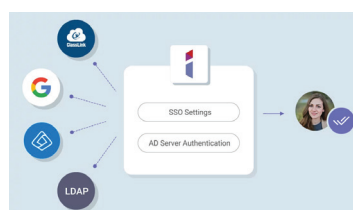

Integrated identity management system using Google Workspace, Microsoft Entra, and ClassLink databases.

BenQ.com

BenQ is a registered trademark of BenQ Corp. All rights reserved. Product names, logos, brands and other trademarks featured or referred to in this material are the property of their respective trademark holders. Specifications subject to change without notice. 013024.