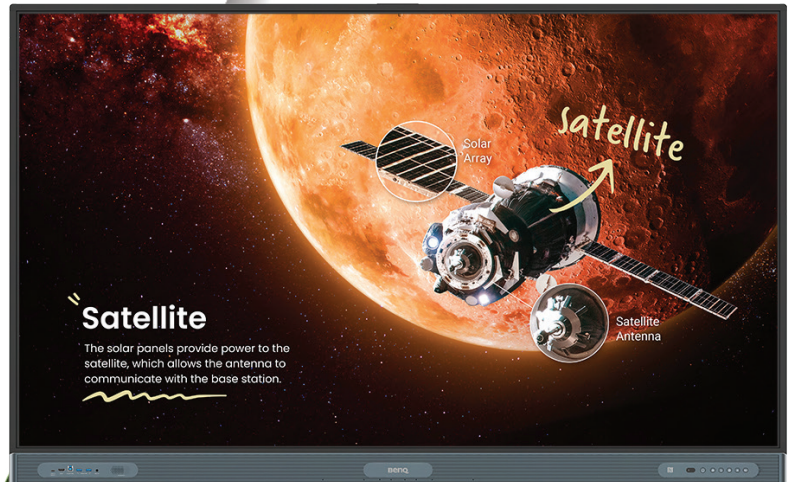

AI TEACHING TOOLS

Text-to-speech

Multilingual translation

OCR

CERTIFIED CLASSROOMCARE™

AN IDEAL TEACHING ENVIRONMENT

Log in your way

Save time by logging in to the RP04 with a simple tap of your NFC card or by scanning the QR code with your phone. Access your cloud storage and load personal settings on any BenQ Board Pro easily and securely.