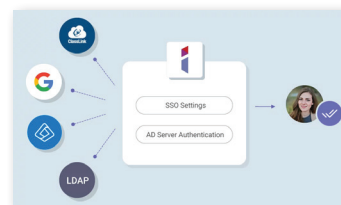

Integrated identity management system using Google Workspace, Microsoft Entra, and ClassLink databases.