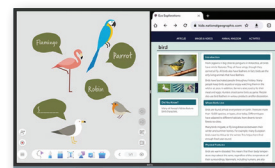

#### CLASSROOMCARE™

Anti-glare

Flicker-free

Low blue light

#### EVERYTHING YOU NEED TO ENHANCE THE WAY YOU TEACH

Whiteboard while searching the web on the same screen. Activate the split-screen mode and have two apps open side by side for more dynamic lessons.