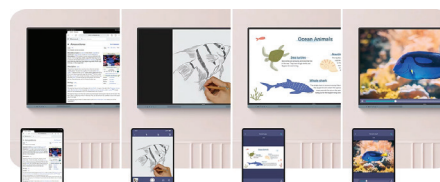

Screen

Camera

Photo

Video

Cast photos, videos, or your live camera feed for more dynamic presentations and discussions with InstaShare 2.

BenQ.com

BenQ is a registered trademark of BenQ Corp. All rights reserved. Product names, logos, brands and other trademarks featured or referred to in this material are the property of their respective trademark holders. Specifications subject to change without notice. 122023.