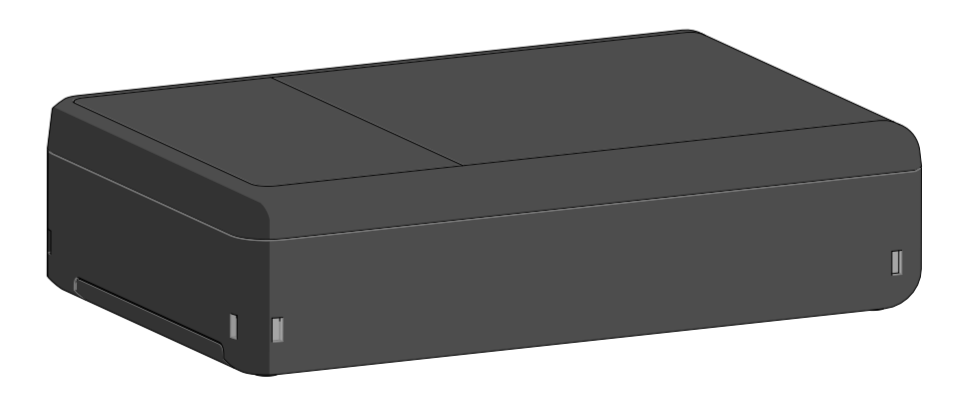

EAT•N

1

2

3

BC350R(AG-075C)
BC600R(AG-075D)

BC850R(AG-075E)

4

EAT•N

Tripp Lite Series Standby UPS Systems
TRIPP LITE
SERIES

BC350R (AG-075C)
BC600R (AG-075D)
BC850R (AG-075E)

triplite.eaton.com

Quick Start

For more information:

BC350R (AG-075C)

BC600R (AG-075D)

BC850R (AG-075E)