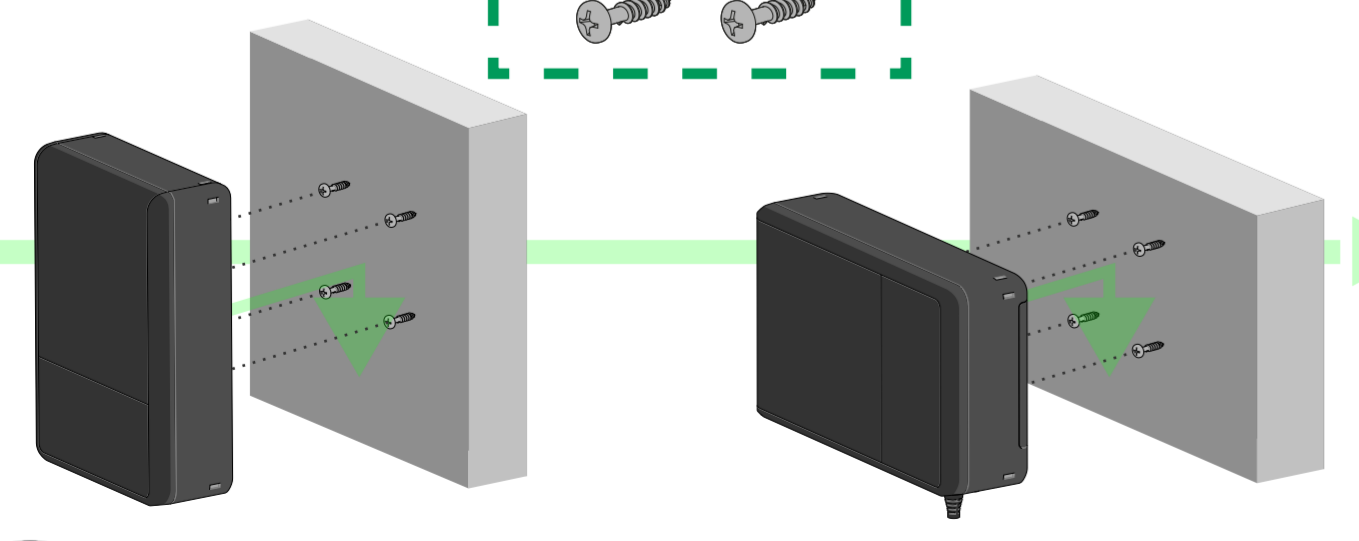

EAT•N

1

2

3

BC350R(AG-075C)
BC600R(AG-075D)

BC850R(AG-075E)

4

EAT•N

Tripp Lite Series Standby UPS Systems
TRIPP LITE
SERIES

BC350R (AG-075C)
BC600R (AG-075D)
BC850R (AG-075E)

triplite.eaton.com

Quick Start

For more information:

BC350R (AG-075C)

BC600R (AG-075D)

BC850R (AG-075E)