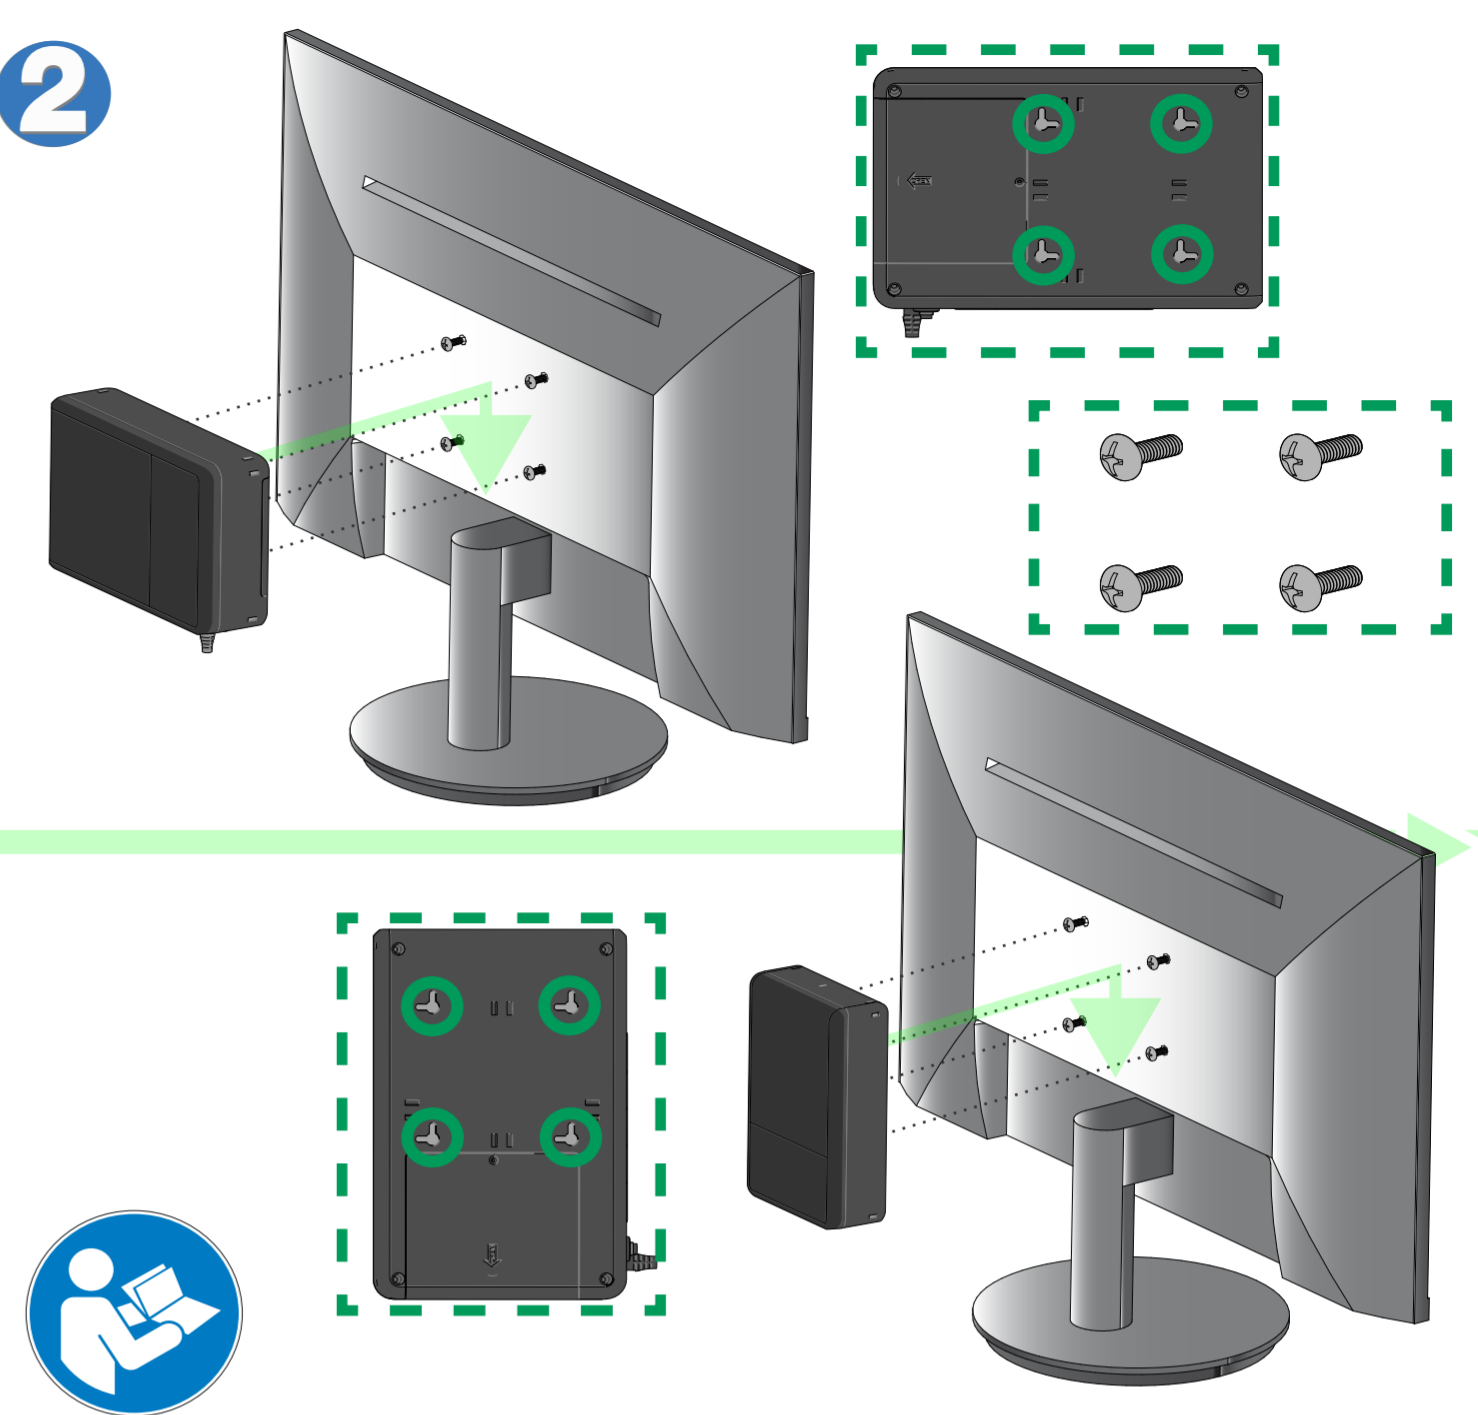

EAT•N

1

2

3

BC350R(AG-075C)
BC600R(AG-075D)

BC850R(AG-075E)

4

EAT•N

Tripp Lite Series Standby UPS Systems
TRIPP LITE
SERIES

BC350R (AG-075C)
BC600R (AG-075D)
BC850R (AG-075E)

triplite.eaton.com

Quick Start

For more information:

BC350R (AG-075C)

BC600R (AG-075D)

BC850R (AG-075E)