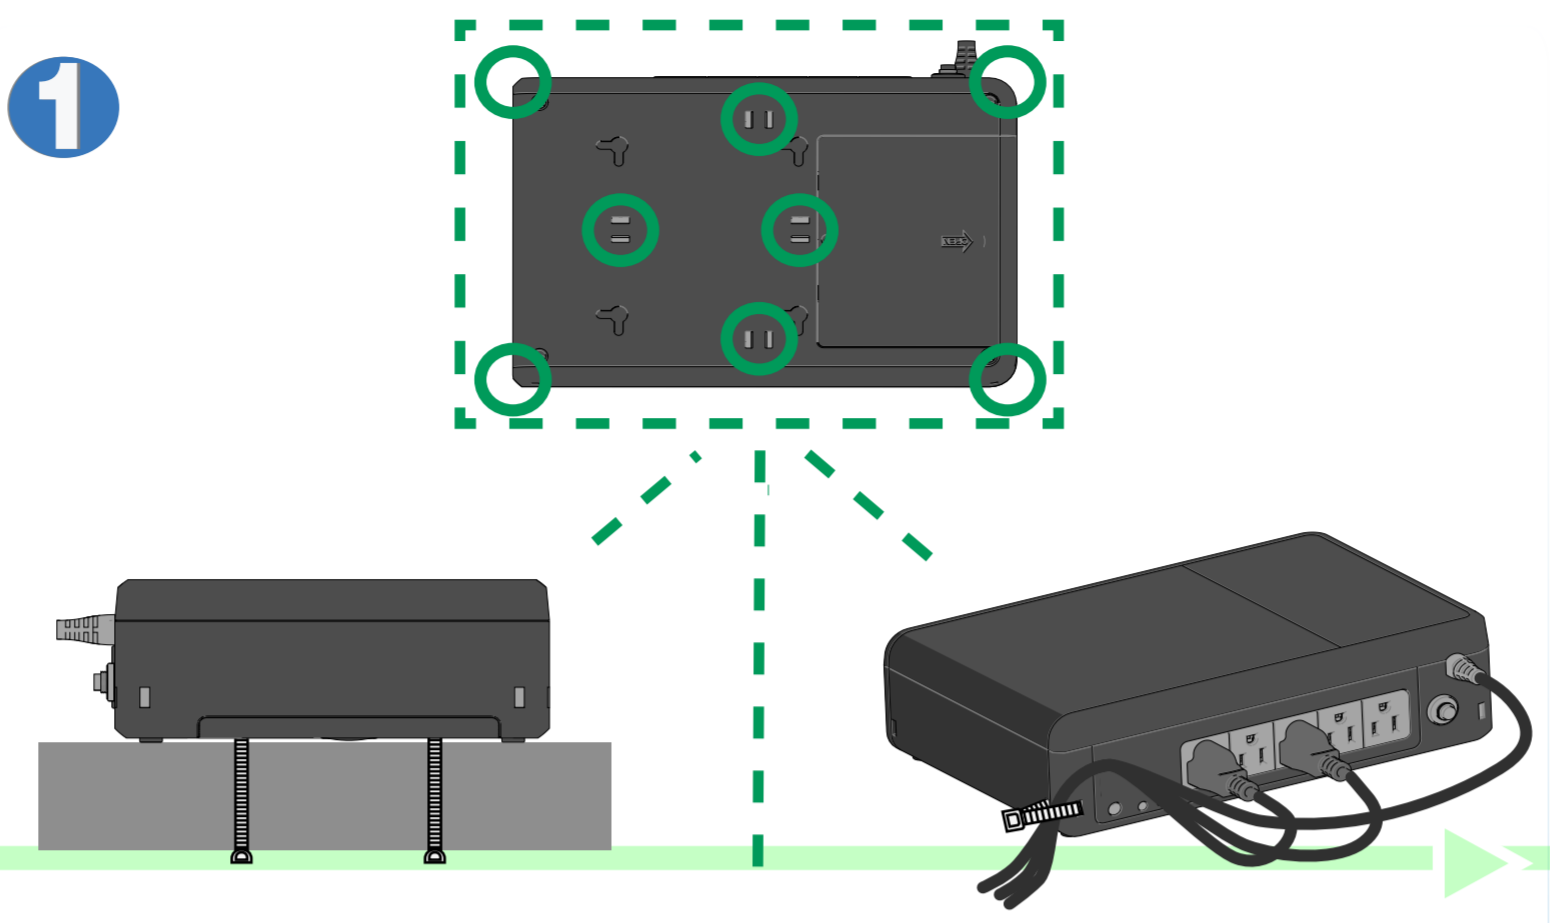

EAT•N

1

2

3

BC350R(AG-075C)
BC600R(AG-075D)

BC850R(AG-075E)

4

EAT•N

Tripp Lite Series Standby UPS Systems
TRIPP LITE
SERIES

BC350R (AG-075C)
BC600R (AG-075D)
BC850R (AG-075E)

triplite.eaton.com

Quick Start

For more information:

BC350R (AG-075C)

BC600R (AG-075D)

BC850R (AG-075E)