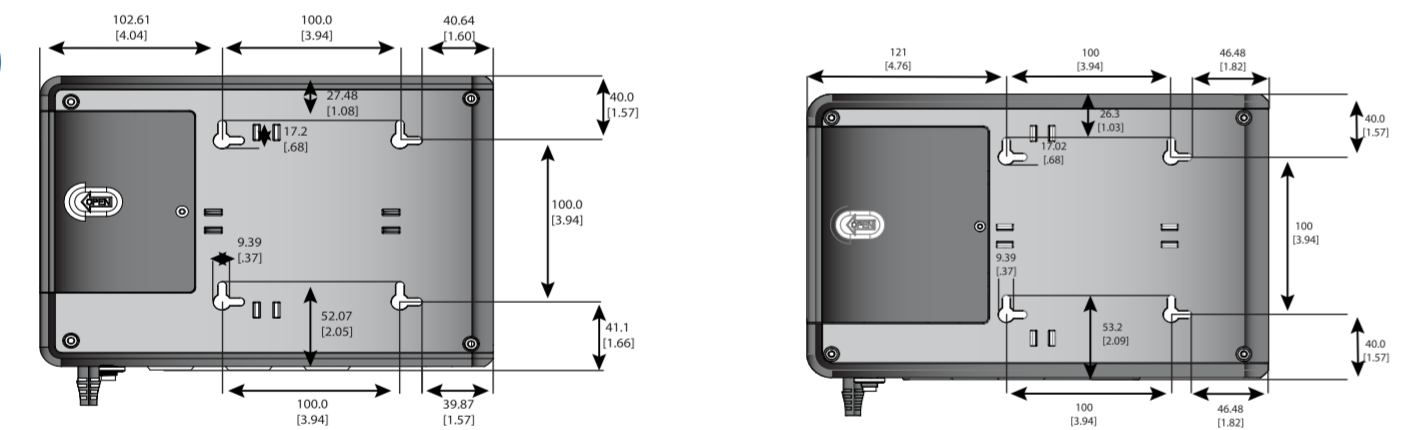

EAT•N

1

2

3

BC350R(AG-075C)
BC600R(AG-075D)

BC850R(AG-075E)

4

EAT•N

Tripp Lite Series Standby UPS Systems
TRIPP LITE
SERIES

BC350R (AG-075C)
BC600R (AG-075D)
BC850R (AG-075E)

triplite.eaton.com

Quick Start

For more information:

BC350R (AG-075C)

BC600R (AG-075D)

BC850R (AG-075E)