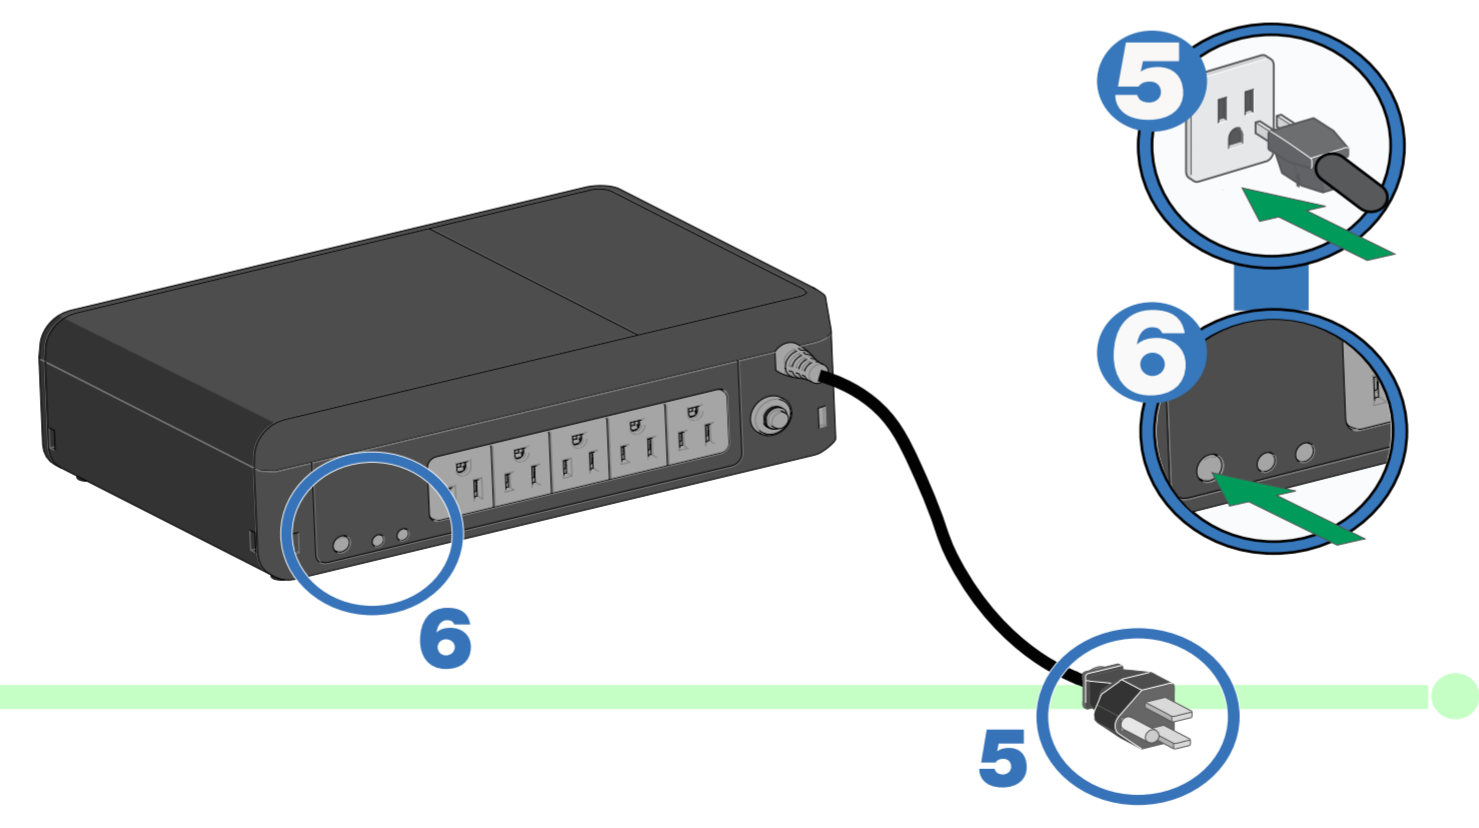

EAT•N

1

2

3

BC350R(AG-075C)
BC600R(AG-075D)

BC850R(AG-075E)

4

EAT•N

Tripp Lite Series Standby UPS Systems
TRIPP LITE
SERIES

BC350R (AG-075C)
BC600R (AG-075D)
BC850R (AG-075E)

triplite.eaton.com

Quick Start

For more information:

BC350R (AG-075C)

BC600R (AG-075D)

BC850R (AG-075E)