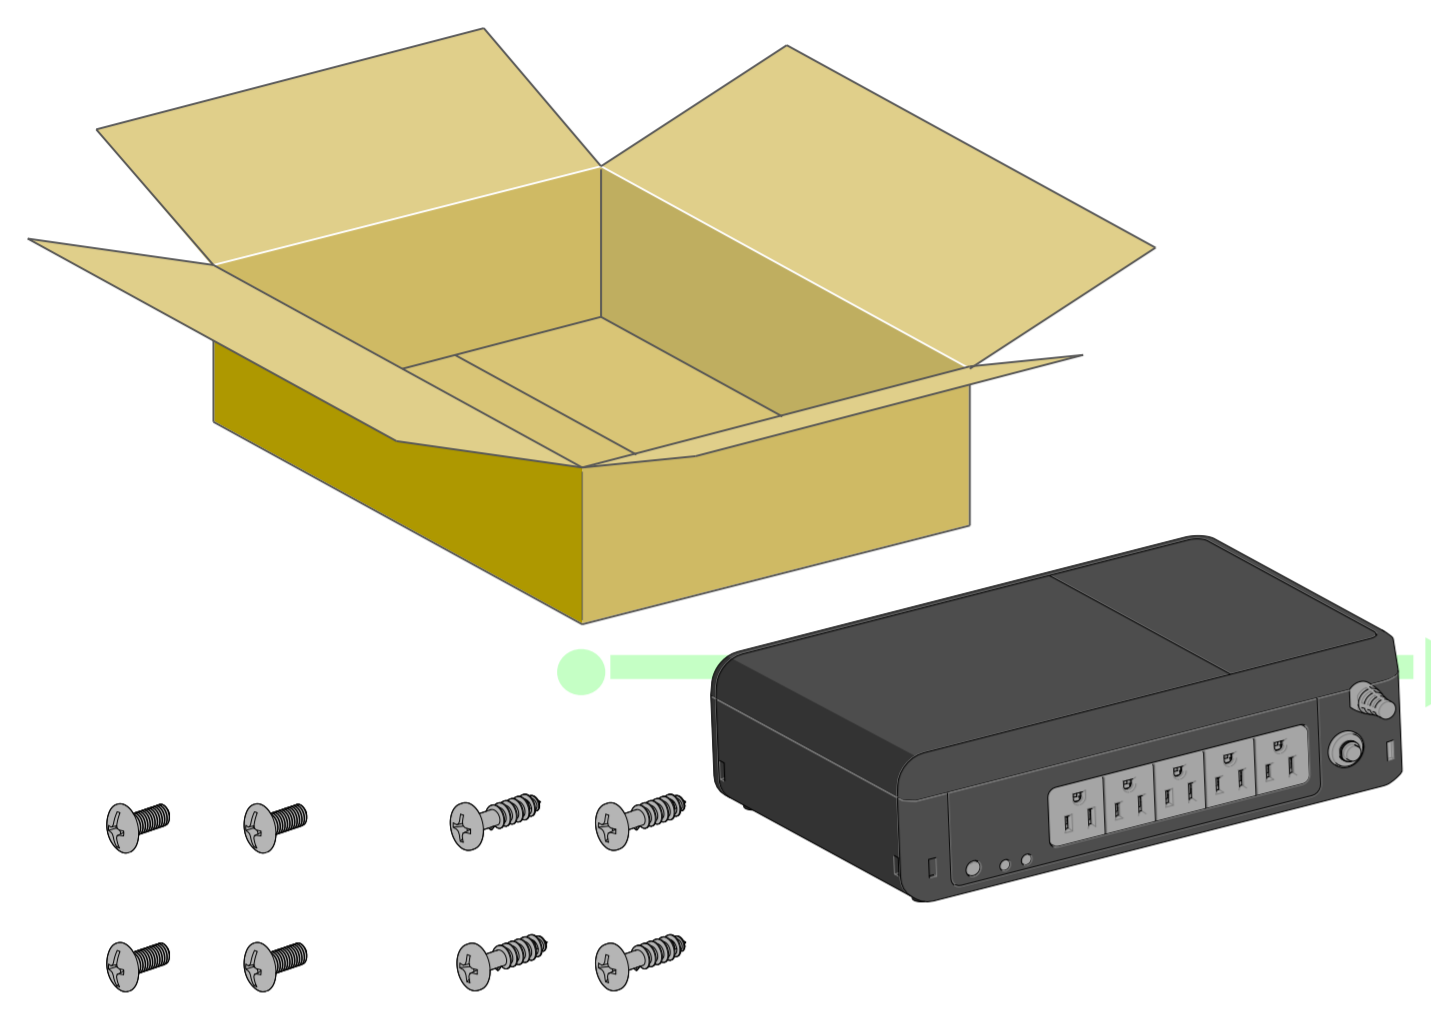

EAT•N

1

2

3

BC350R(AG-075C)
BC600R(AG-075D)

BC850R(AG-075E)

4

EAT•N

Tripp Lite Series Standby UPS Systems
TRIPP LITE
SERIES

BC350R (AG-075C)
BC600R (AG-075D)
BC850R (AG-075E)

triplite.eaton.com

Quick Start

For more information:

BC350R (AG-075C)

BC600R (AG-075D)

BC850R (AG-075E)