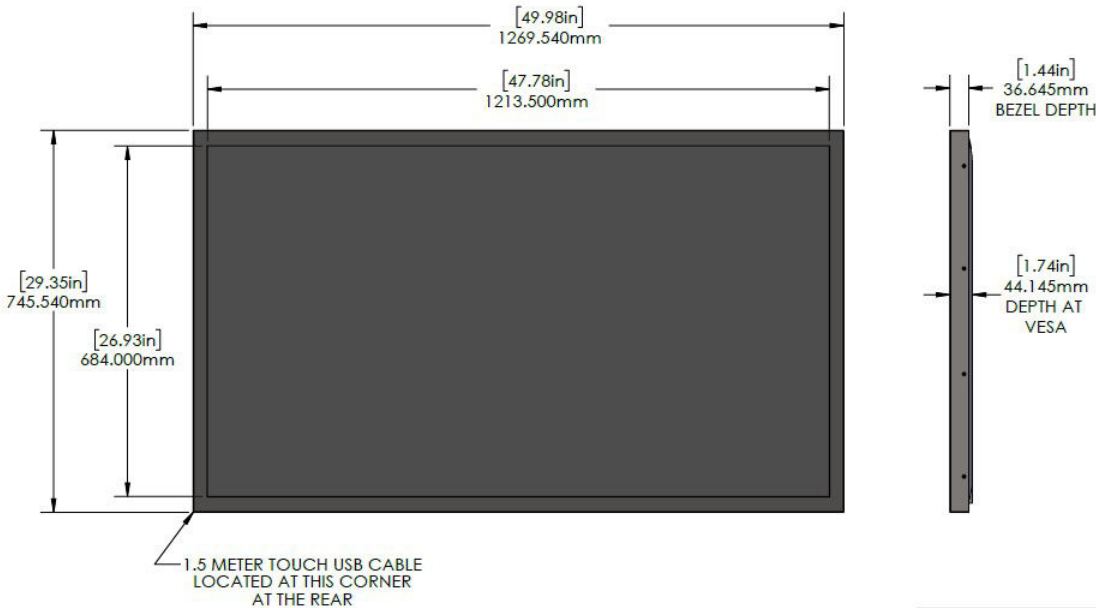

Our all-metal bezel construction, combined with high strength glass, adds considerable protection to the display, while also keeping your content crisp and bright.

SPECIFICATION	DETAIL			
<i>Product Name</i>	Touchscreen only	QB55C with Integrated Touchscreen	QH55C with Integrated Touchscreen	QM55C with Integrated Touchscreen
<i>Part Number</i>	TSI55NS17TACCZZ	TSI55PSYWTACCZZ	TSI55PSAHTACCZZ	TSI55PSYGTACCZZ
<i>Touchscreen Type</i>	Infrared			
<i>Number of Touch Points</i>	10 points simultaneous touch			
<i>Glass Type</i>	Clear Glass			
<i>Touchscreen Interface</i>	USB 2.0 Type A Male connector with 57" cable			
<i>Touchscreen Power</i>	USB 5VDC Maximum 1.5W			
<i>Touch Response Time</i>	≤8ms			
<i>Touch Accuracy</i>	+- 1mm			
<i>Minimum Touch Object Size</i>	6mm			
<i>Orientation Compatibility</i>	Landscape, Portrait			
<i>Brightness (w/touchscreen)</i>	N/A	310 nit	623 nit	445 nit
<i>Brightness (w/o touchscreen)</i>	N/A	350 nit	700 nit	500 nit
<i>Display Resolution</i>	3840 x 2160			
<i>Contrast Ratio</i>	4000:1			

Viewing Angle	178/178
Aspect Ratio	16:9
Video Inputs	HDMI 2.0 (3)
Audio Output	Stereo Mini Jack
Operating System Compatability	Microsoft® Windows®, Samsung® SoC, Google® Chrome®, Android®, Ma-cOS®, and many popular Linux® Distributions - <i>HID Compliant Compatability</i>
Display Power Supply	AC 100 - 240 V, 50/60 Hz
Display Power Consumption	TBD
Operating Temperature	0°~40° C
Humidity	10~80% Non-condensing
Integrated Dimensions (W x H x D)	49.98" x 29.35" x 1.74"
Viewable Area	47.78" x 26.93"
Integrated Display Weight	48.3 lbs.
Packaged Weight	TBD
VESA Pattern	200 x 200 mm
Recommended Duty Cycle	QB: 16/7 \ \ \ QH and QM: 24/7
Service and Support	3 Year Repair & Return Warranty
In the Box	Integrated Touchscreen Display, Quick Setup Guide, Warranty Card, Power Cord, Remote Controller, Batteries