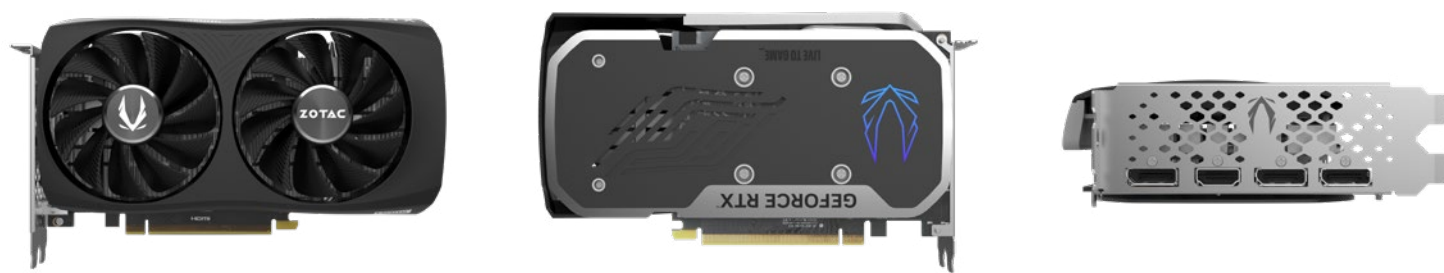

# GEFORCE RTX 4060 8GB TWIN EDGE

SKU: ZT-D40600E-10M | EAN: 4895173627224 | UPC: 810012084048

The ZOTAC GAMING GeForce RTX 4060 8GB Twin Edge is a compact and capable graphics card, featuring the NVIDIA Ada Lovelace architecture and an aerodynamic-inspired design. With a reduced 2 slot size, it's an excellent choice for those who want to build a SFF gaming PC capable of smooth framerate and 1080p performance in the latest title releases.

**TWIN EDGE**

## KEY FEATURES

- NVIDIA Ada Lovelace streaming multiprocessors:  
Up to 2x performance and power efficiency
- 4th generation tensor cores:  
Up to 4X performance with DLSS 3 vs. brute-force rendering
- 3rd generation RT cores:  
Up to 2X ray tracing performance
- NVIDIA DLSS 3
- Game Ready and NVIDIA Studio Drivers
- NVIDIA® GeForce Experience™
- NVIDIA Broadcast, NVIDIA G-SYNC®
- NVIDIA GPU Boost™
- 8GB GDDR6 graphics memory
- FREEZE fan stop
- Metal backplate
- ZOTAC GAMING FireStorm Utility