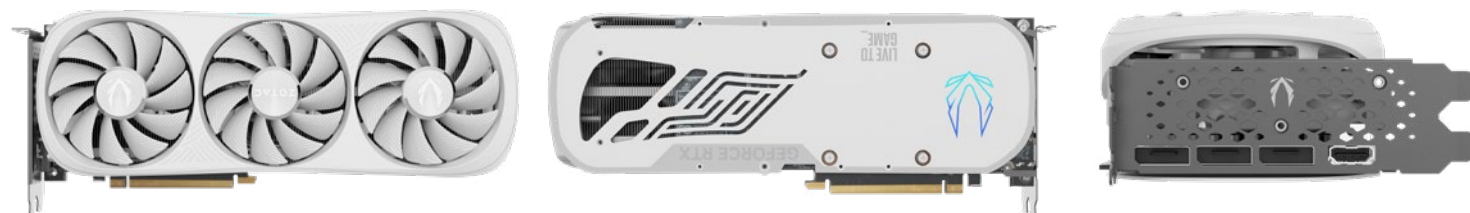

GEFORCE RTX 4080 16GB TRINITY OC WHITE EDITION

SKU: ZT-D40810Q-10P | EAN: 4895173626852 | UPC: 810012083706

Leveraging an all-new aerodynamic inspired design, the ZOTAC GAMING GeForce RTX 4080 Trinity OC White Edition utilizes the world's most advanced gaming GPU powered by the NVIDIA Ada Lovelace architecture. Using cutting-edge cooling technologies derived from the flagship model, the Trinity OC White Edition packs the punch to offer gamers the needed blistering FPS in the latest titles.

TRINITY

OC
EDITION

GEFORCE
RTX

HDMI
HIGH-DEFINITION MULTIMEDIA INTERFACE

WHITE
EDITION

KEY FEATURES

- NVIDIA Ada Lovelace Streaming Multiprocessors:
Up to 2x performance and power efficiency
- 4th Generation Tensor Cores:
Up to 2X AI performance
- 3rd Generation RT Cores:
Up to 2X ray tracing performance
- NVIDIA DLSS
- Game Ready and NVIDIA Studio Drivers
- NVIDIA® GeForce Experience™
- NVIDIA Broadcast, NVIDIA G-SYNC®
- NVIDIA GPU Boost™
- 16GB GDDR6X Graphics Memory
- IceStorm 2.0 Advanced Cooling
- FREEZE Fan Stop, Active Fan Control
- SPECTRA RGB Lighting
- Metal Backplate
- ZOTAC GAMING FireStorm Utility

ICE
STORM^{2.0}

FIRE
STORM

SPECTRA

FREEZE
TECH

16GB
GDDR6X

TECHNICAL SPECIFICATIONS

SPECIFICATIONS

- NVIDIA GeForce RTX 4080 16GB GPU
- 9728 CUDA cores
- 16GB GDDR6X memory
- 256-bit memory bus
- Engine boost clock: 2520 MHz
- Memory clock: 22.4 Gbps
- PCI Express 4.0 16x

POWER REQUIREMENTS

- 750-watt power supply recommended
- 320-watt max power consumption
- 1 x 12VHPWR power input

INSIDE THE BOX

- ZOTAC GAMING GeForce RTX
4080 16GB Trinity OC White Edition
- GPU Support Stand
- 3x 8-pin-to-12VHPWR cable
- User Manual