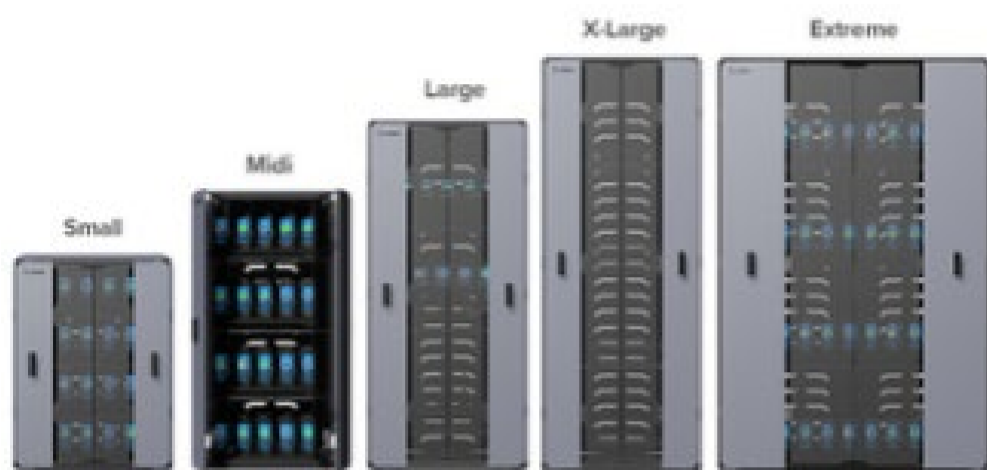

Zebra's Intelligent Cabinet Portfolio

Optimize enterprise mobile device storage and management