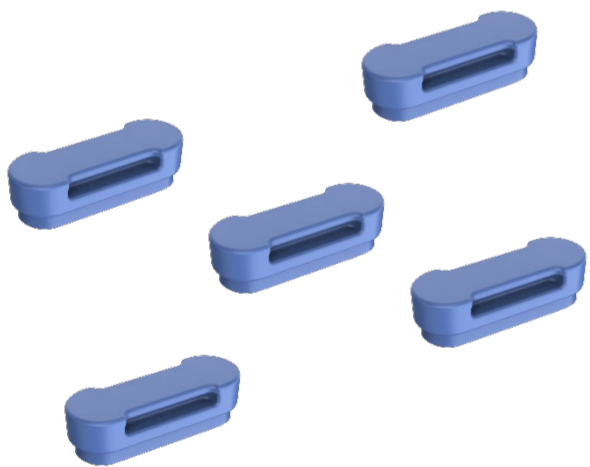

## Wearable mounts and other accessories

### Rotatable Carrying Clip

SKU# SG-HC2L5L-CLIP-01

Healthcare Carrying Clip – Blue

- Used with HC2X / HC5X devices to allow user to conveniently attach the device to healthcare clothing.
- Clip attaches to the top of HC2X / HC5X. Has Healthcare blue disinfectant ready housing.
- Adjustable clip that can rotate 162° for different use cases.
- Not compatible with hand strap SKU# SG-HC2L5L-HSTRP-01.

### Healthcare Hand Strap

SKU# SG-HC2L5L-HSTRP-01

Healthcare Hand Strap – Blue

- Used with HC2X / HC5X devices.
- Top of strap attaches to include cap which clips onto top of device. Bottom of strap clips onto bottom of device.
- Strap provides access to duress button on the back of the device.
- Compatible with charging cradles for HC2X / HC5X.
- Remove bottom clip first and then the top cap to access or remove battery.

### Healthcare USB-C Plug

SKU# SG-HC2L5L-USBCADP5

Healthcare USB-C Plug – Blue

- Replacement USB-C plug that covers the bottom of HC2X / HC5X devices.
- Comes in a pack of 5. One plug should be included with each device.