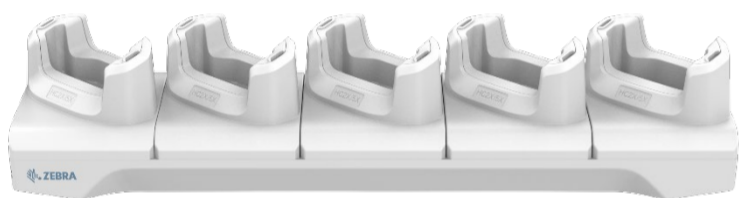

## Healthcare Cradles

### Single-slot charger

SKU# CRD-HC2L5L-BS1CO

Single-slot charge-only cradle. Charges a single HC2X / HC5X device.

- Charges Standard BLE battery from 0 to 80% in less than 1 hours 20 minutes.
- Compatible with HC2X / HC5X units with Hand Strap or Carrying Clip.
- Sold separately: Single-slot cradle requires power supply [SKU# PWR-WUA5V12W0XX](#) (XX of SKU# indicates region) and USB-C cable [SKU# CBL-TC5X-USBC2A-01](#).

### Five-slot charger

SKU# CRD-HC2L5L-BS5CO

- Will charge up to five HC2X / HC5X devices.
- Charges Standard BLE battery from 0 to 80% in less than 1 hour 20 minutes.
- Compatible with HC2X / HC5X units with Hand Strap or Carrying Clip.
- Can be rack-mounted in a standard 19-inch server rack via mounting bracket [SKU# BRKT-SCRD-SMRK-01](#).
- Sold separately: Power supply [SKU# PWR-BGA12V108W0WW](#), DC cable [SKU# CBL-DC-381A1-01](#), and country-specific AC line cord (listed later in this document).

### Single-slot charger plus battery

SKU# CRD-HC2L5L-2S1D1B

Single-slot device plus battery charger. Charges a single device and one HC2X/HC5X spare battery.

- Charges Standard BLE battery in device from 0 to 80% in less than 1 hour 20 minutes.
- Charges Standard BLE spare battery from 0-90% in less than 4 hours.
- Compatible with HC2X / HC5X units with Hand Strap or Carrying Clip.
- Sold separately: Power supply [SKU# PWR-BGA12V50W0WW](#), DC cable [SKU# CBL-DC-388A1-01](#), and country-specific AC line cord (listed later in this document).