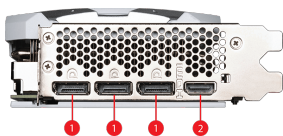

SPECIFICATIONS

Model Name	GeForce RTX™ 4070 Ti VENTUS 2X WHITE 12G OC
Graphics Processing Unit	NVIDIA® GeForce RTX™ 4070 Ti
Interface	PCI Express® Gen 4
Core Clocks	Extreme Performance: 2655 MHz (MSI Center) Boost: 2640 MHz
CUDA® CORES	7680 Units
Memory Speed	21 Gbps
Memory	12GB GDDR6X
Memory Bus	192-bit
Output	DisplayPort x 3 (v1.4a) HDMI™ x 1 (Supports 4K@120Hz HDR, 8K@60Hz HDR, and Variable Refresh Rate as specified in HDMI™ 2.1a)
HDCP Support	Y
Power consumption	285 W
Power connectors	16-pin x 1
Recommended PSU	700 W
Card Dimension (mm)	242 x 125 x 51 mm
Weight (Card / Package)	856 g / 1207 g
DirectX Version Support	12 Ultimate
OpenGL Version Support	4.6
Maximum Displays	4
G-SYNC® technology	Y
Digital Maximum Resolution	7680 x 4320

CONNECTIONS

1. DisplayPort
2. HDMI™

FEATURES

- Dual Fan**
Two fans and a huge heatsink ensure a cool and quiet experience for you.
- TORX FAN 4.0**
A masterpiece of teamwork, fan blades work in pairs to create unprecedented levels of focused air pressure.
- Copper Baseplate**
A solid nickel-plated copper baseplate transfers heat from the GPU to all heat pipes for better cooling.
- Core Pipe**
Precision-machined heat pipes ensure max contact to the GPU and spread heat along the full length of the heatsink.
- Reinforcing Backplate**
The reinforcing backplate features a flow-through design that provides additional ventilation.
- Zero Frozr**
The fans completely stop when temperatures are relatively low, eliminating all noise.
- MSI Center**
The exclusive MSI Center software lets you monitor, tweak and optimize MSI products in real-time.
- Afterburner**
Take full control with the most recognized and widely used graphics card overlocking software in the world.