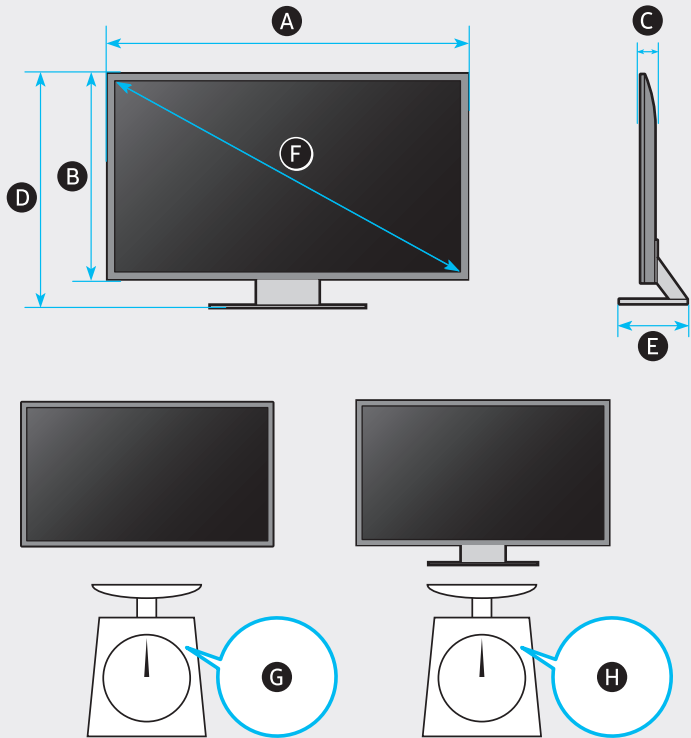

7

8

	A	B	C	D	E	F	G	H
55QN8*B 55QNB8*	48.3 inches (1227.4 mm) (122.74 cm)	27.8 inches (705.6 mm) (70.56 cm)	1.1 inches (26.9 mm) (2.69 cm)	30.2 inches (767.9 mm) (76.79 cm)	10.0 inches (253.0 mm) (25.30 cm)	54.6 inches (138 cm)	37.9 lbs (17.2 kg)	44.5 lbs (20.2 kg)
65QN8*B 65QNB8*	56.9 inches (1446.3 mm) (144.63 cm)	32.6 inches (828.7 mm) (82.87 cm)	1.1 inches (26.9 mm) (2.69 cm)	35.1 inches (891.1 mm) (89.11 cm)	11.2 inches (285.7 mm) (28.57 cm)	64.5 inches (163 cm)	52.2 lbs (23.7 kg)	60.2 lbs (27.3 kg)
75QN8*B	65.7 inches (1670.0 mm) (167.00 cm)	37.7 inches (957.4 mm) (95.74 cm)	1.1 inches (27.7 mm) (2.77 cm)	40.1 inches (1019.8 mm) (101.98 cm)	12.3 inches (313.5 mm) (31.35 cm)	74.5 inches (189 cm)	75.0 lbs (34.0 kg)	88.0 lbs (39.9 kg)
85QN8*B	74.5 inches (1892.2 mm) (189.22 cm)	42.6 inches (1081.9 mm) (108.19 cm)	1.1 inches (27.2 mm) (2.72 cm)	45.1 inches (1144.8 mm) (114.48 cm)	12.9 inches (326.6 mm) (32.66 cm)	84.5 inches (214 cm)	94.1 lbs (42.7 kg)	108.7 lbs (49.3 kg)

*: 0-9, A-Z

	VESA A x B (mm)	C (mm)	D x 4
55QN8*B 55QNB8*	200 x 200	11-13	M8
65QN8*B 65QNB8*	400 x 300		
75QN8*B	400 x 400		
85QN8*B	600 x 400		

*: 0-9, A-Z

SAMSUNG

QUICK SETUP GUIDE
GUIDE D'INSTALLATION RAPIDE
GUÍA RÁPIDA DE CONFIGURACIÓN
GUIA RÁPIDO DE INSTALAÇÃO
KURZANLEITUNG ZUR KONFIGURATION
GUIDA DI INSTALLAZIONE RAPIDA

55"

75"

65"

85"

		USB
		OPTICAL
		HDMI (eARC)
		HDMI
		LAN
		ANTENNA

1

55"- 65"

75"- 85"