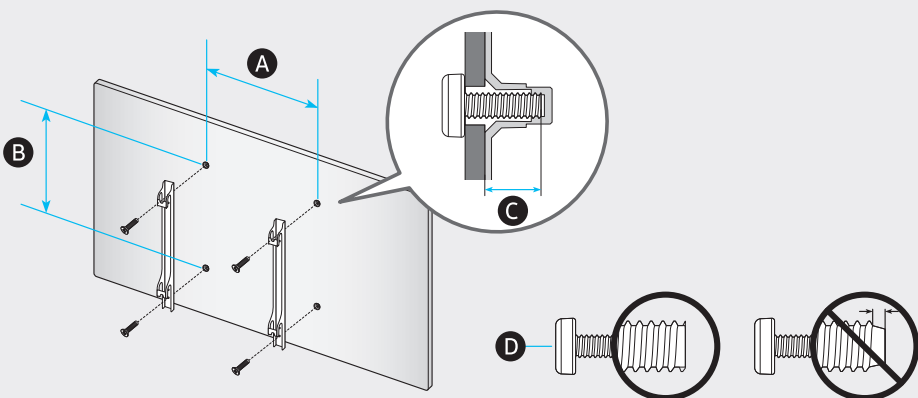

7

8

	A	B	C	D	E	F	G	H
55QN8*B 55QNB8*	48.3 inches (1227.4 mm) (122.74 cm)	27.8 inches (705.6 mm) (70.56 cm)	1.1 inches (26.9 mm) (2.69 cm)	30.2 inches (767.9 mm) (76.79 cm)	10.0 inches (253.0 mm) (25.30 cm)	54.6 inches (138 cm)	37.9 lbs (17.2 kg)	44.5 lbs (20.2 kg)
65QN8*B 65QNB8*	56.9 inches (1446.3 mm) (144.63 cm)	32.6 inches (828.7 mm) (82.87 cm)	1.1 inches (26.9 mm) (2.69 cm)	35.1 inches (891.1 mm) (89.11 cm)	11.2 inches (285.7 mm) (28.57 cm)	64.5 inches (163 cm)	52.2 lbs (23.7 kg)	60.2 lbs (27.3 kg)
75QN8*B	65.7 inches (1670.0 mm) (167.00 cm)	37.7 inches (957.4 mm) (95.74 cm)	1.1 inches (27.7 mm) (2.77 cm)	40.1 inches (1019.8 mm) (101.98 cm)	12.3 inches (313.5 mm) (31.35 cm)	74.5 inches (189 cm)	75.0 lbs (34.0 kg)	88.0 lbs (39.9 kg)
85QN8*B	74.5 inches (1892.2 mm) (189.22 cm)	42.6 inches (1081.9 mm) (108.19 cm)	1.1 inches (27.2 mm) (2.72 cm)	45.1 inches (1144.8 mm) (114.48 cm)	12.9 inches (326.6 mm) (32.66 cm)	84.5 inches (214 cm)	94.1 lbs (42.7 kg)	108.7 lbs (49.3 kg)

*: 0-9, A-Z

	VESA A x B (mm)	C (mm)	D x 4
55QN8*B 55QNB8*	200 x 200	11-13	M8
65QN8*B 65QNB8*	400 x 300		
75QN8*B	400 x 400		
85QN8*B	600 x 400		

*: 0-9, A-Z

SAMSUNG

QUICK SETUP GUIDE
GUIDE D'INSTALLATION RAPIDE
GUÍA RÁPIDA DE CONFIGURACIÓN
GUIA RÁPIDO DE INSTALAÇÃO
KURZANLEITUNG ZUR KONFIGURATION
GUIDA DI INSTALLAZIONE RAPIDA