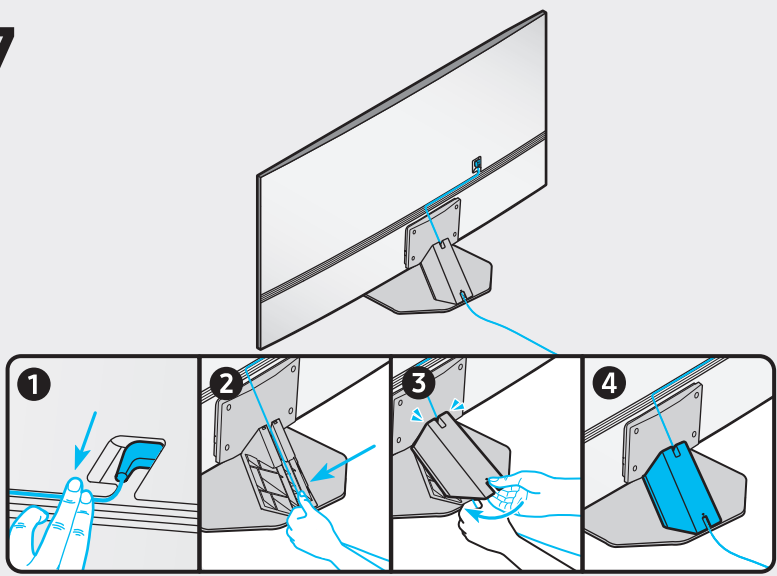

7

8

	A	B	C	D	E	F	G	H
55QN8*B 55QNB8*	48.3 inches (1227.4 mm) (122.74 cm)	27.8 inches (705.6 mm) (70.56 cm)	1.1 inches (26.9 mm) (2.69 cm)	30.2 inches (767.9 mm) (76.79 cm)	10.0 inches (253.0 mm) (25.30 cm)	54.6 inches (138 cm)	37.9 lbs (17.2 kg)	44.5 lbs (20.2 kg)
65QN8*B 65QNB8*	56.9 inches (1446.3 mm) (144.63 cm)	32.6 inches (828.7 mm) (82.87 cm)	1.1 inches (26.9 mm) (2.69 cm)	35.1 inches (891.1 mm) (89.11 cm)	11.2 inches (285.7 mm) (28.57 cm)	64.5 inches (163 cm)	52.2 lbs (23.7 kg)	60.2 lbs (27.3 kg)
75QN8*B	65.7 inches (1670.0 mm) (167.00 cm)	37.7 inches (957.4 mm) (95.74 cm)	1.1 inches (27.7 mm) (2.77 cm)	40.1 inches (1019.8 mm) (101.98 cm)	12.3 inches (313.5 mm) (31.35 cm)	74.5 inches (189 cm)	75.0 lbs (34.0 kg)	88.0 lbs (39.9 kg)
85QN8*B	74.5 inches (1892.2 mm) (189.22 cm)	42.6 inches (1081.9 mm) (108.19 cm)	1.1 inches (27.2 mm) (2.72 cm)	45.1 inches (1144.8 mm) (114.48 cm)	12.9 inches (326.6 mm) (32.66 cm)	84.5 inches (214 cm)	94.1 lbs (42.7 kg)	108.7 lbs (49.3 kg)

*: 0-9, A-Z

	VESA A x B (mm)	C (mm)	D x 4
55QN8*B 55QNB8*	200 x 200	11-13	M8
65QN8*B 65QNB8*	400 x 300		
75QN8*B	400 x 400		
85QN8*B	600 x 400		

*: 0-9, A-Z

SAMSUNG

QUICK SETUP GUIDE
GUIDE D'INSTALLATION RAPIDE
GUÍA RÁPIDA DE CONFIGURACIÓN
GUIA RÁPIDO DE INSTALAÇÃO
KURZANLEITUNG ZUR KONFIGURATION
GUIDA DI INSTALLAZIONE RAPIDA