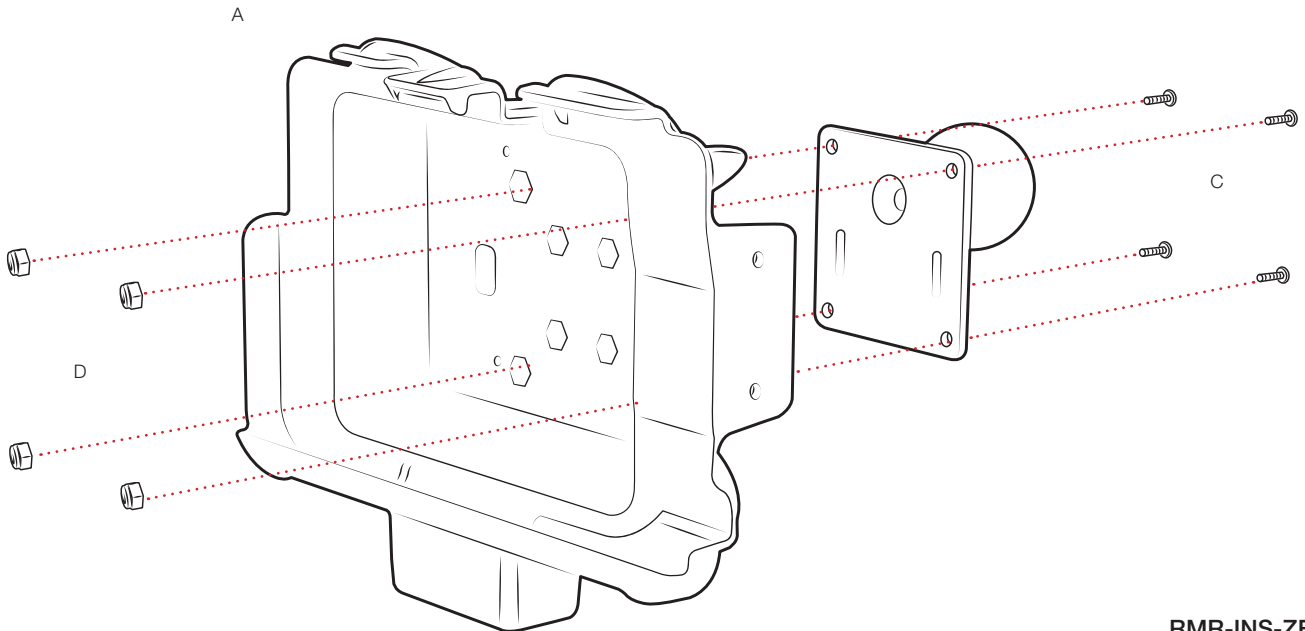

Part Index

*not to scale

A
x1

B
x1

C
#10-24 x 5/8"
x4

D
#10-24 Nylock
x4

E
#8-32 x 5/8"
x4

F
#8-32 x 1/2"
x2

G
#8-32 Nylock
x6

RMR-INS-ZE20SB

Safety Precaution

Do not install this product near or over an airbag deployment area or in a location that obstructs the driver's vision or interferes with vehicle operation. National Products, Inc does not assume responsibility or liability for any such personal injury, death or property damage.