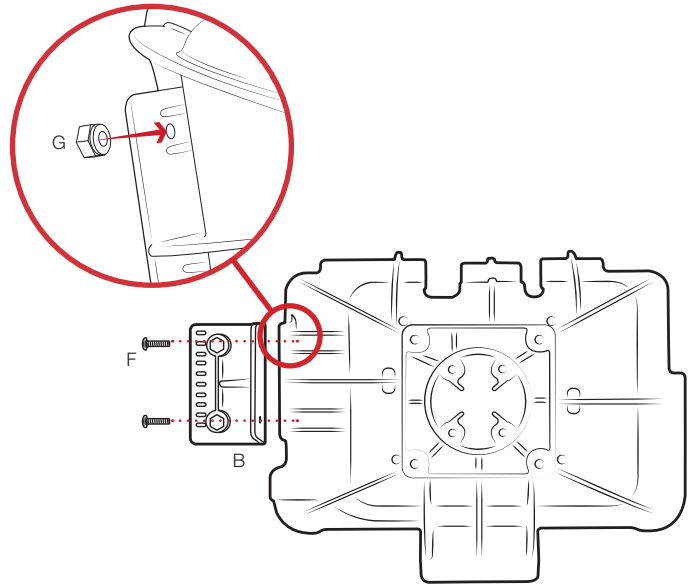

Part Index

*not to scale

A
x1

B
x1

C
#10-24 x 5/8"
x4

D
#10-24 Nylock
x4

E
#8-32 x 5/8"
x4

F
#8-32 x 1/2"
x2

G
#8-32 Nylock
x6

RMR-INS-ZE20SB

Safety Precaution

Do not install this product near or over an airbag deployment area or in a location that obstructs the driver's vision or interferes with vehicle operation. National Products, Inc does not assume responsibility or liability for any such personal injury, death or property damage.