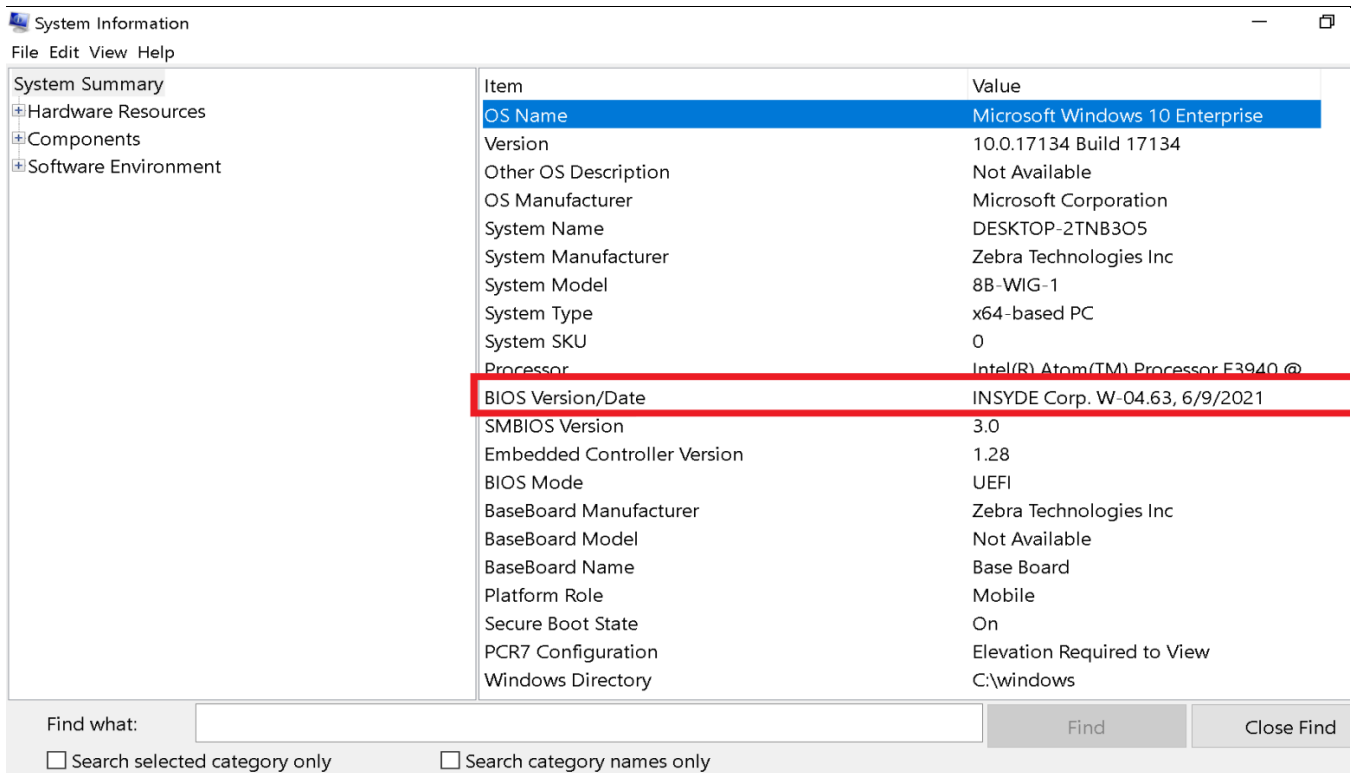

Requirements

ET51 and ET56 device must contain a released version of Windows 10 Enterprise image.

Installation Instructions for BIOS 04.63

1. Plug your device into power.
2. Save all your work before you proceed since a reboot is required to complete the BIOS update.
3. Download and extract the zip file ET5X-WIN10-BIOS-04.63.ZIP on device.
4. In the extracted folder, select the executable name "ET5X-WIN10-BIOS-04.63.exe"
5. Right-click then from the context menu, select 'Run as administrator'
6. Follow the on-screen instructions
7. Windows will restart and install the BIOS update
8. To check the BIOS version:
 - a. from the Command Prompt, type the following command, and then hit Enter:

```
wmic bios get smbiosbiosversion
```

```
C:\Windows\System32>wmic bios get smbiosbiosversion
SMBIOSBIOSVersion
W-04.63

C:\Windows\System32>
```

Or

- b. from the search bar, type msinfo32, and then hit Enter under System Summary, look for “BIOS Version/Date”