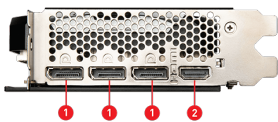

SPECIFICATIONS

Model Name	GeForce RTX™ 4060 Ti VENTUS 3X 8G
Graphics Processing Unit	NVIDIA® GeForce RTX™ 4060 Ti
Interface	PCI Express® Gen 4 x16 (uses x8)
Core Clocks	Extreme Performance: 2550 MHz (MSI Center) Boost: 2535 MHz
CUDA® CORES	4352 Units
Memory Speed	18 Gbps
Memory	8GB GDDR6
Memory Bus	128-bit
Output	DisplayPort x 3 (v1.4a) HDMI™ x 1 (Supports 4K@120Hz HDR and 8K@60Hz HDR and Variable Refresh Rate (VRR) as specified in HDMI™ 2.1a)
HDCP Support	Y
Power consumption	160 W
Power connectors	8-pin x 1
Recommended PSU	550 W
Card Dimension (mm)	308 x 120 x 43 mm
Weight (Card / Package)	713 g / 1065 g
DirectX Version Support	12 Ultimate
OpenGL Version Support	4.6
Maximum Displays	4
G-SYNC® technology	Y
Digital Maximum Resolution	7680 x 4320

CONNECTIONS

1. DisplayPort
2. HDMI™

FEATURES

Triple Fan

Three fans and a huge heatsink ensure a cool and quiet experience for you.

TORX FAN 4.0

A masterpiece of teamwork, fan blades work in pairs to create unprecedented levels of focused air pressure.

Copper Baseplate

A solid nickel-plated copper baseplate transfers heat from the GPU to all heat pipes for better cooling.

Core Pipe

Precision-machined heat pipes ensure max contact to the GPU and spread heat along the full length of the heatsink.

Airflow Control

Don't sweat it, Airflow Control guides the air to exactly where it needs to be for maximum cooling.

Reinforcing Backplate

The reinforcing backplate features a flow-through design that provides additional ventilation.