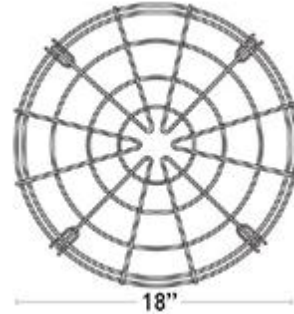

TIMETRAX™ SYNC ANALOG CLOCK CHROME WIRE GUARD

Installation Instructions 43193-1

SIMPLE : SMART™

SPECIFICATIONS

Construction	Heavy Duty Welded Chrome
Finish	Polished Chrome
Mounting	Wall
Warranty	3-Year manufacturer's limited warranty
Guarantee	30-Day money back guarantee
Includes	(1) Analog Clock Chrome Wire Guard (4) Mounting Screws (4) Anchors
Dimensions (W x D)	18 in diameter (45.7 cm) x 4 in (10.16 cm)
Weight	1.4 lbs (0.63 kg)
Shipping Weight	3.2 lbs (1.45 kg)