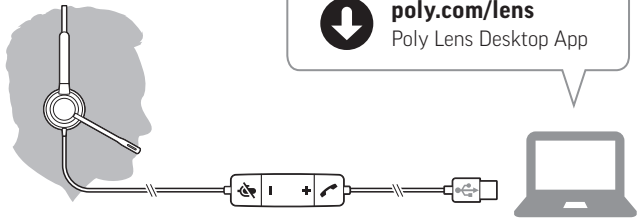

 poly

ENCOREPRO 300 SERIES

USB

QD