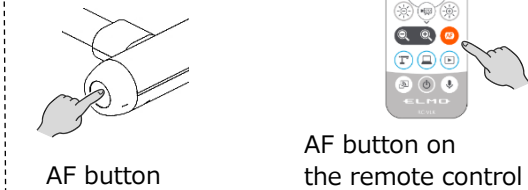

● Package contents

● Preparation

● Setting up

Caution Hold the arm when rotating the arm. Do not hold the camera head.

● Connecting to a projector or a display monitor

● Using the product

1. Turn on the power.
Connect the AC adapter

2. The camera image is displayed.

3. Place an object to be displayed under the camera.

Zooming

Focusing

● Detailed usage of the product

For detailed information about the Instruction Manual and tutorial videos, refer to the following website: