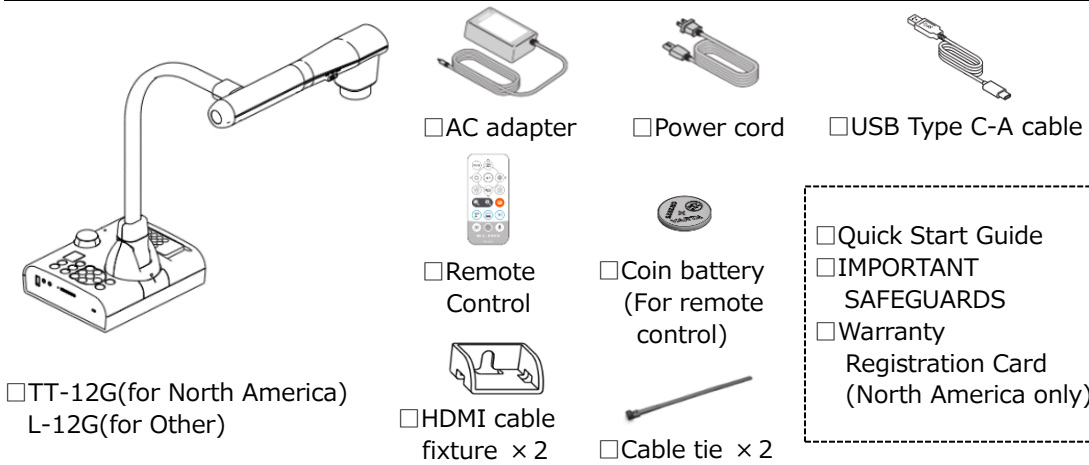

● Package contents

● Preparation

● Setting up

Caution Hold the arm when rotating the arm. Do not hold the camera head.

● Connecting to a projector or a display monitor

● Using the product

1. Turn on the power.
Connect the AC adapter

2. The camera image is displayed.

3. Place an object to be displayed under the camera.

Zooming

Focusing

● Detailed usage of the product

For detailed information about the Instruction Manual and tutorial videos, refer to the following website: