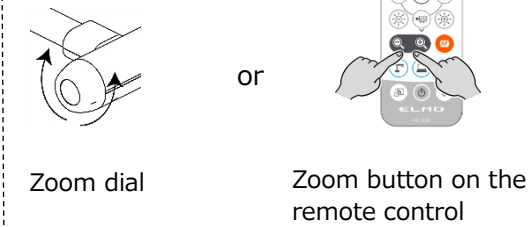

● Package contents

● Preparation

● Setting up

Caution Hold the arm when rotating the arm. Do not hold the camera head.

● Connecting to a projector or a display monitor

● Using the product

1. Turn on the power.
Connect the AC adapter

2. The camera image is displayed.

3. Place an object to be displayed under the camera.

Zooming

Focusing

● Detailed usage of the product

For detailed information about the Instruction Manual and tutorial videos, refer to the following website: