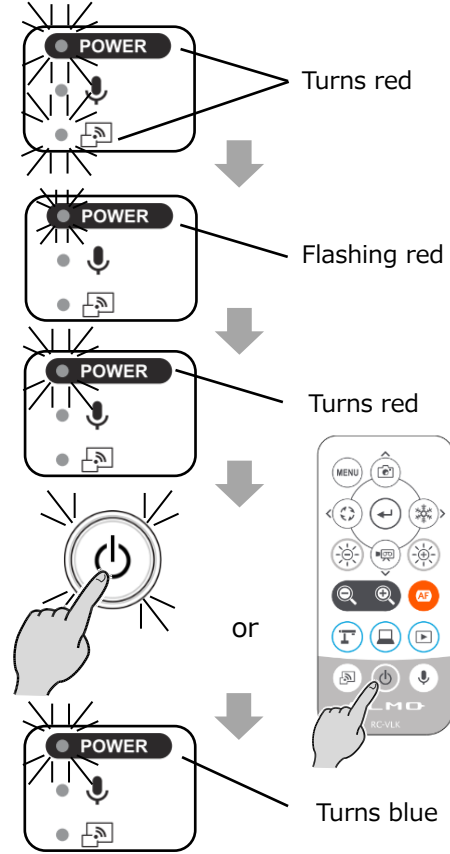

● Package contents

● Preparation

● Setting up

Caution Hold the arm when rotating the arm. Do not hold the camera head.

● Connecting to a projector or a display monitor

● Using the product

1. Turn on the power.
Connect the AC adapter

2. The camera image is displayed.

3. Place an object to be displayed under the camera.

Zooming

Focusing

● Detailed usage of the product

For detailed information about the Instruction Manual and tutorial videos, refer to the following website: