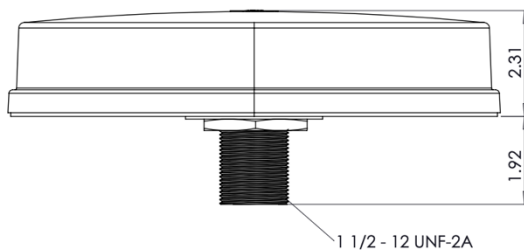

Specifications

Frequencies			
4G/5G Cellular	617-894 MHz 1710-2700 MHz 3400-4000 MHz 5150-5925 MHz	Wi-Fi	2400-2483.5 MHz 4900-5900 MHz
4G/5G Bands			
North America	B2, B4, B5, B7, B12, B13, B14, B17, B25, B26, B29, B30, B41, B46, B48, B66, B71 n2, n5, n12, n25, n26, n41, n48, n66, n71, n77		
EMEA	B1, B3, B7, B20, B28, B42, B43, B46 n1, n3, n28, n77, n78		
Mechanical		Environmental	
Dimension	2.44 inch X 3.75 inch X 14.90 inch	Operating Temperature	-30 °C to 85°C OR -22 °F to 180°F
Mounting	Diameter 10.75 inch X Height 2.23 inch	Ingress Protection	IP67 Waterproof
RF Cable Length	Choice of 1 or 15 ft Cable		

Dimensions

Hardware Accessories Included

PTA0317-316

PTA0319-316