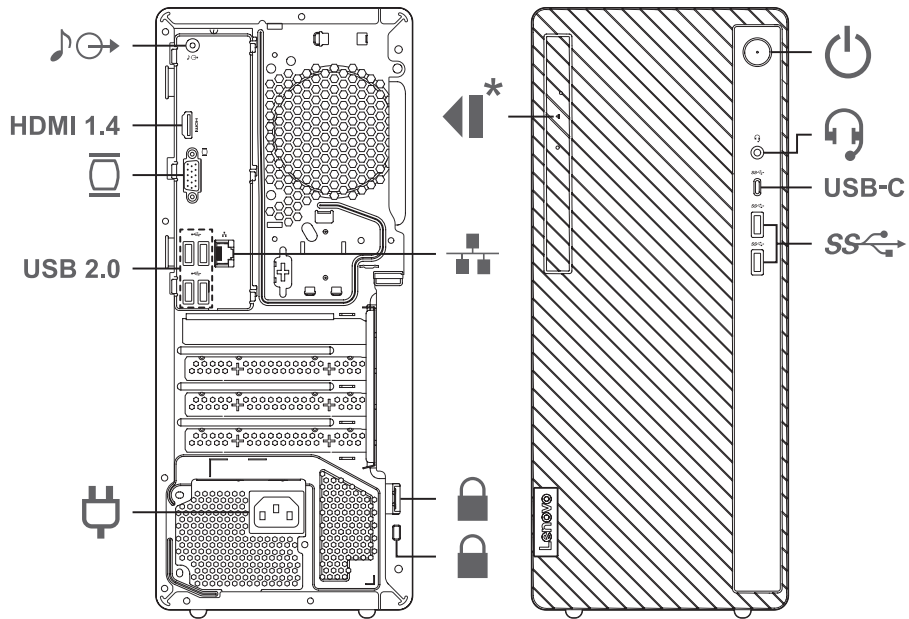

IdeaCentre 5i (14L, 8)

* For selected models

i The illustrations are for your reference.

 Audio line-out connector

 VGA-out connector

 Power cord connector

 Ethernet connector

 Padlock loop

 Security-lock slot

 Optical drive eject button

 Power button

 Headset connector

 USB 3.2 connectors Gen 1 (2)

[English]

USB transfer rate

Read the statement on USB transfer rate in the *User Guide*. Refer to the *Safety and Warranty Guide* for accessing the *User Guide*.