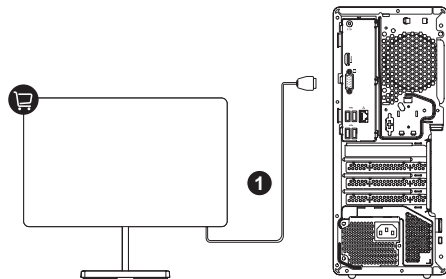

IdeaCentre 5i (14L, 8)

* For selected models

i The illustrations are for your reference.

 Audio line-out connector

 VGA-out connector

 Power cord connector

 Ethernet connector

 Padlock loop

 Security-lock slot

 Optical drive eject button

 Power button

 Headset connector

 USB 3.2 connectors Gen 1 (2)

[English]

USB transfer rate

Read the statement on USB transfer rate in the *User Guide*. Refer to the *Safety and Warranty Guide* for accessing the *User Guide*.