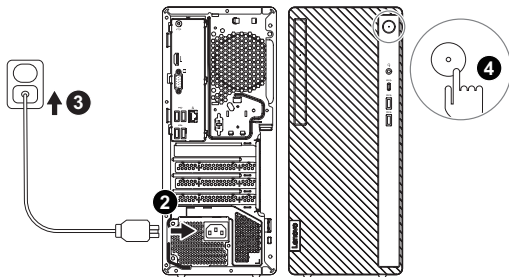

IdeaCentre 5i (14L, 8)

* For selected models

i The illustrations are for your reference.

 Audio line-out connector

 VGA-out connector

 Power cord connector

 Ethernet connector

 Padlock loop

 Security-lock slot

 Optical drive eject button

 Power button

 Headset connector

 USB 3.2 connectors Gen 1 (2)

[English]

USB transfer rate

Read the statement on USB transfer rate in the *User Guide*. Refer to the *Safety and Warranty Guide* for accessing the *User Guide*.