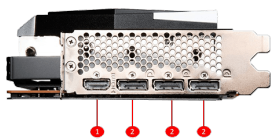

SPECIFICATIONS

Model Name	Radeon™ RX 7900 XT GAMING TRIO CLASSIC 20G
Graphics Processing Unit	AMD Radeon™ RX 7900 XT
Interface	PCI Express® Gen 4
Stream Processors	5376 Units
Core Clocks	Boost: Up to 2400 MHz Game: Up to 2000 MHz
Memory Speed	20 Gbps
Memory	20GB GDDR6
Memory Bus	320-bit
Output	DisplayPort x 3 (up to v2.1) HDMI™ x 1 (Supports 4K@120Hz/8K@60Hz and VRR as specified in HDMI™ 2.1)
HDCP Support	Y
Power consumption	315 W
Power connectors	8-pin x 3
Recommended PSU	750 W
Card Dimension (mm)	325 x 141 x 56 mm
Weight (Card / Package)	1618 g / 2348 g
DirectX Version Support	12 Ultimate
OpenGL Version Support	4.6
Maximum Displays	4
FreeSync™ Technology	Y
Digital Maximum Resolution	7680x4320

CONNECTIONS

1. DisplayPort
2. HDMI

FEATURES

TRI FROZR 2

TRI FROZR 2 offers the perfect balance between cool temperatures and quiet fans during endless gaming sessions.

TORX FAN 4.0

A masterpiece of teamwork, fan blades work in pairs to create unprecedented levels of focused air pressure.

Airflow Control

Don't sweat it, Airflow Control guides the air to exactly where it needs to be for maximum cooling.

Core Pipe

Precision-machined heat pipes ensure max contact and spread heat along the full length of the heatsink.