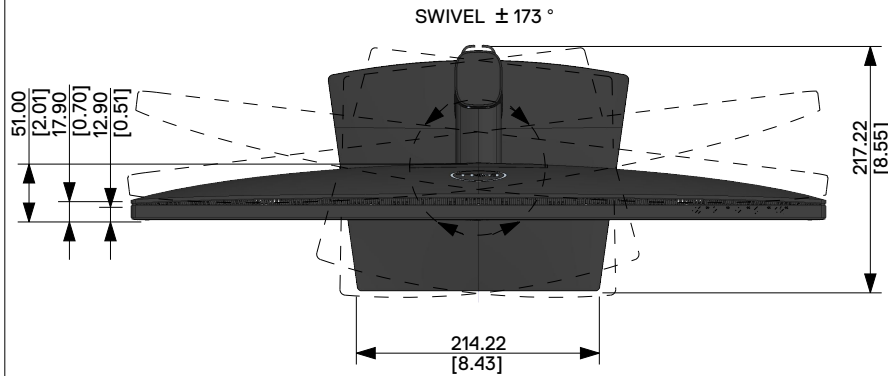

E2724HS Outline Dimensions

Unit : mm (inch)
 Dimension : Nominal
 Scale : Not to scale

Z=0
 11.33 [0.45]