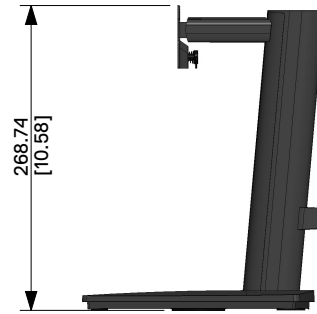

E2724HS Outline Dimensions

Unit : mm (inch)
 Dimension : Nominal
 Scale : Not to scale

Z=0
 11.33 [0.45]