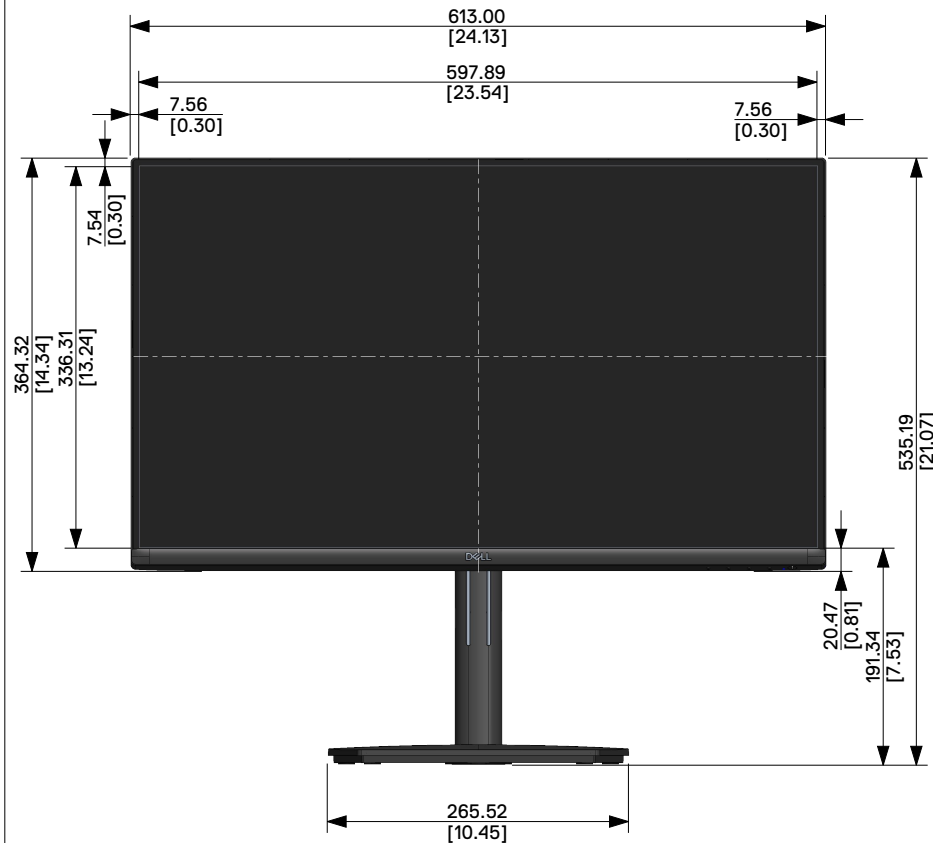

E2724HS Outline Dimensions

Unit : mm (inch)
 Dimension : Nominal
 Scale : Not to scale

Z=0
 11.33 [0.45]