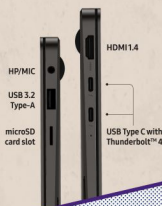

Wide Range of Ports³

THIN & LIGHT

Color⁴

● Beige ● Graphite

Memory⁵

8GB/16GB/32GB
(LPDDR5)

OS⁶

Windows 11

CPU⁷

Intel® 13th Gen Core™ i7
Intel® 13th Gen Core™ i5
(Intel® EVO™)

GPU⁸

Intel® Iris® Xe Graphics

Storage⁹

256GB/512GB/
1TB SSD (PCIe)

Charging

65W USB
Type-C Adapter

Camera/Mic

FHD 1080p
Studio-quality Dual Mic

Audio

AKG Quad Speaker (Woofer
Max 5Wx2, Tweeter 2Wx2),
Smart Amp, Dolby Atmos⁹

UNIVERSAL CHARGER¹⁰

Compatible with
all Galaxy devices

Connectivity¹¹

5G¹² Sub6 (Optional),
Wi-Fi 6E, 802.11 ax 2x2
Bluetooth v5.1

S Pen¹³

Galaxy Book3 Pro 360
In-box
(8.2x7.7x144.84mm, 79g)

Battery¹⁴

Galaxy Book3 Pro
14-inch: 63Wh(Typical)
16-inch: 76Wh(Typical)

Galaxy Book3 Pro 360
76Wh(Typical)

SAMSUNG