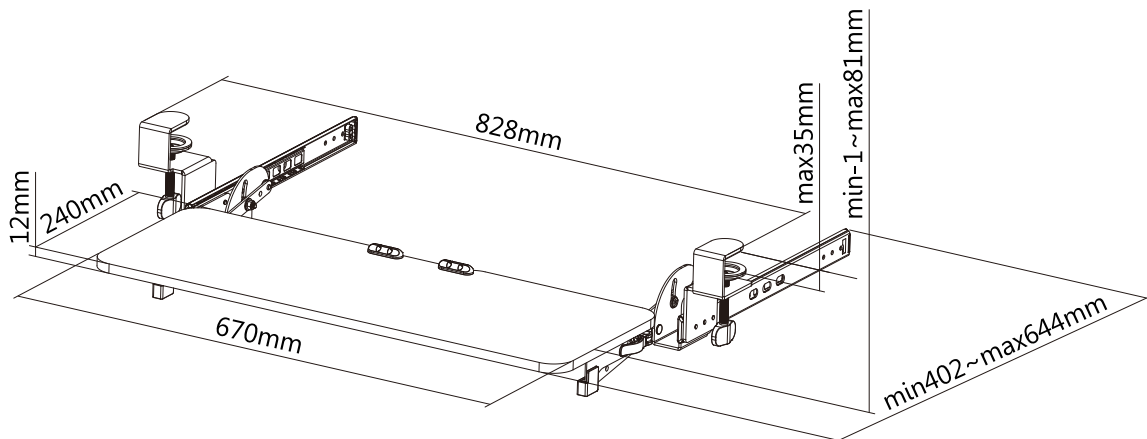

KT1040

Height Adjustable Clamp-On Keyboard Tray

Overachievers that create a more comfortable typing platform while increasing useable desk space.

KT1040

Height Adjustable Clamp-On Keyboard Tray

Locking Mechanism
for quick height adjustment and ensures a stable typing platform

Cable Management

- for a clean and neat look
- prevents rear keyboard movement

KT1040

Height Adjustable Clamp-On Keyboard Tray

Attention to More Details:

- 1 Clamp-On Design**
no drilling holes and without damaging the desk
- 2 Eco-Friendly Particle Board**
spill resistant and durable for a long life
- 3 Protective Edge Pads**
no annoying bumping

Colors:

Item No.	KT1040
Material	Steel, Plastic, Particle Board
Keyboard Tray Size	670x240mm (26.4"x9.4")
Weight Capacity	5kg/11lbs
Height Range	82mm (3.2")
Track Travel	242mm (9.5")
Fits Desktop Thickness	35mm (1.4")