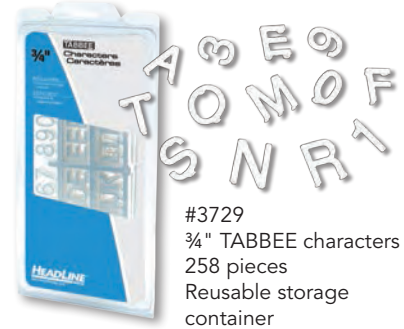

#3729
3/4" TABBEE characters
258 pieces
Reusable storage container