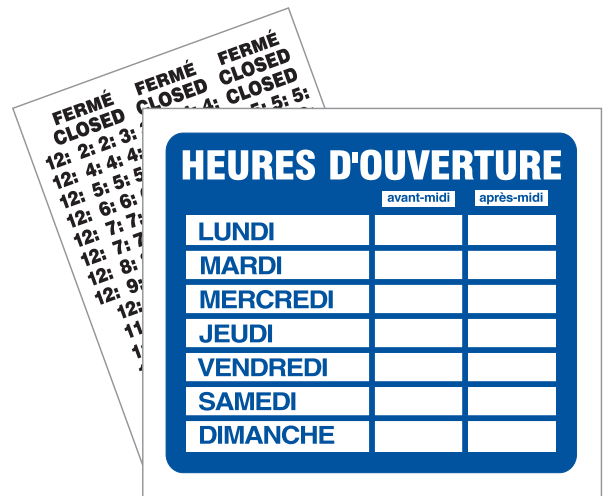

#8399 | BUSINESS HOURS
9" x 11" (static cling)
Includes static cling characters