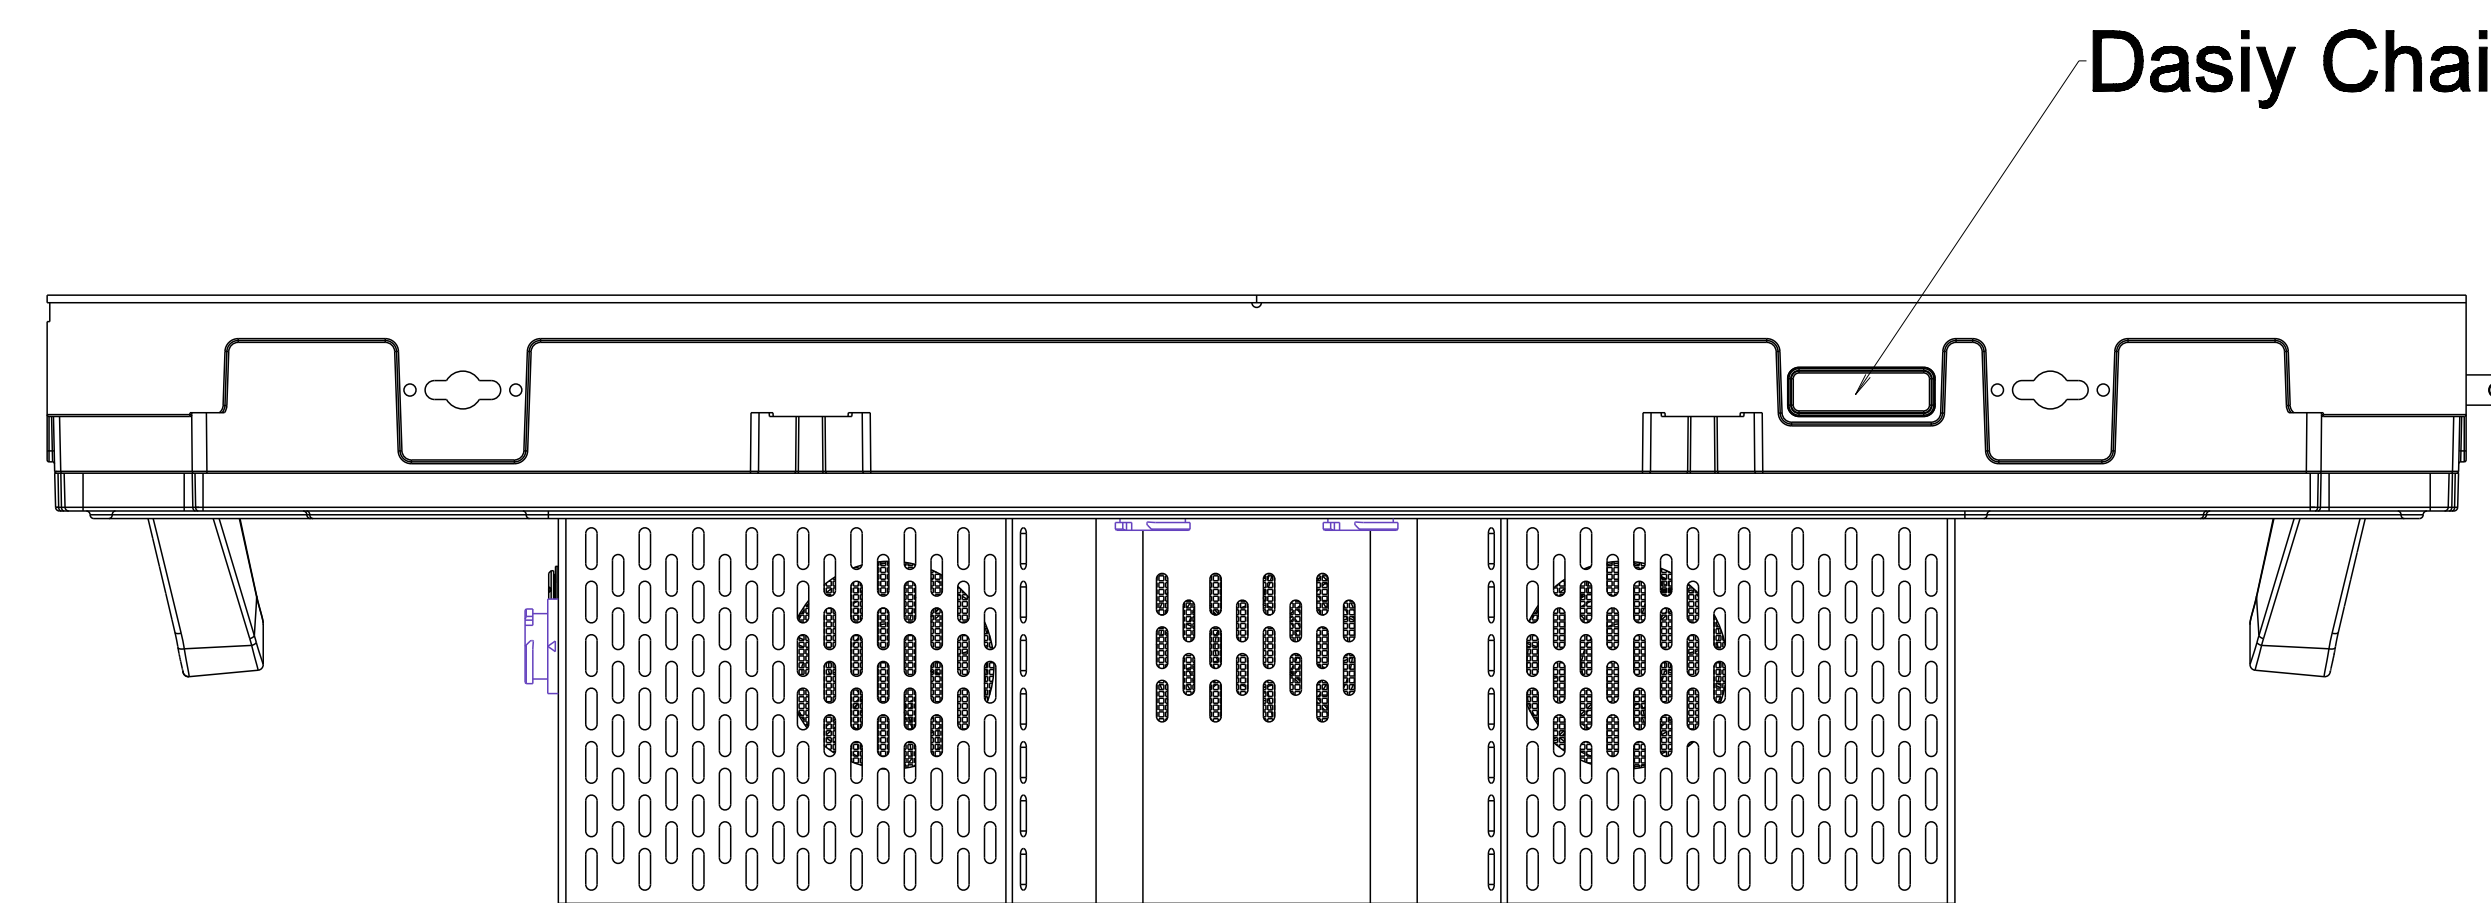

# [LDAA025-MD Set Dimension]

- Unit : mm
- Scale : 1/2(Dimensions in the drawing are actual dimensions)
- Applied Model : LDAA025-MD All Series Model

Daisy Chain Hole

Daisy Chain Hole

450

Daisy Chain Hole