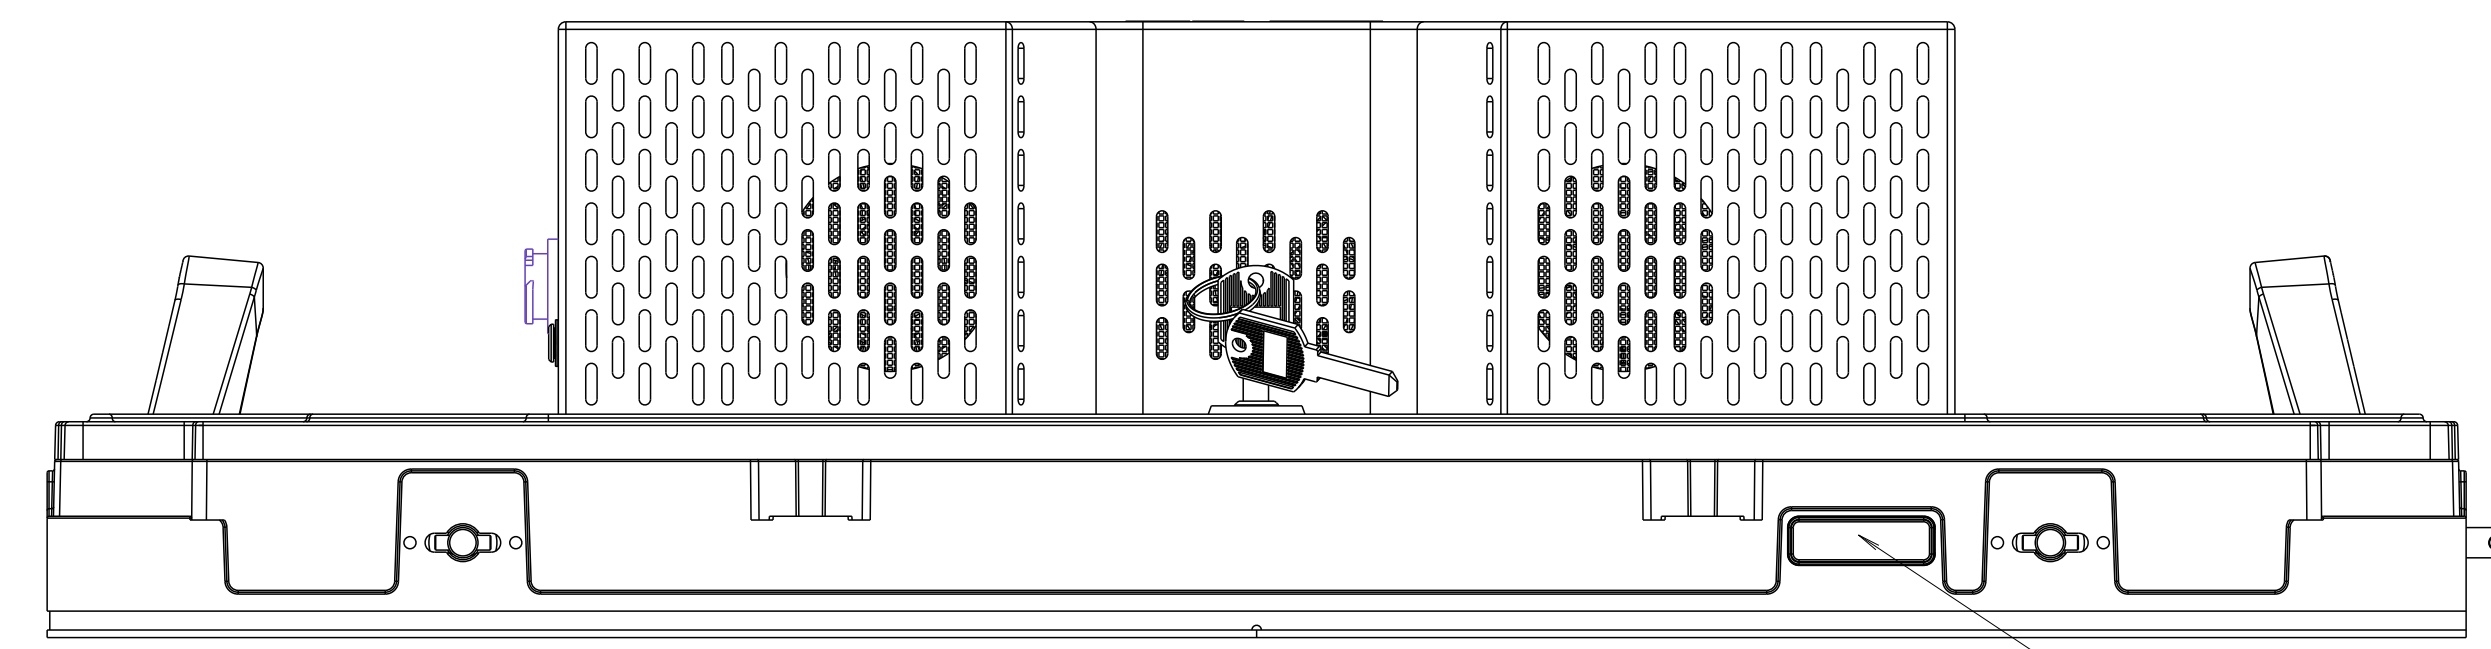

# [LDAA025-MD Set Dimension]

- Unit : mm
- Scale : 1/2(Dimensions in the drawing are actual dimensions)
- Applied Model : LDAA025-MD All Series Model

Daisy Chain Hole

Daisy Chain Hole

450

Daisy Chain Hole