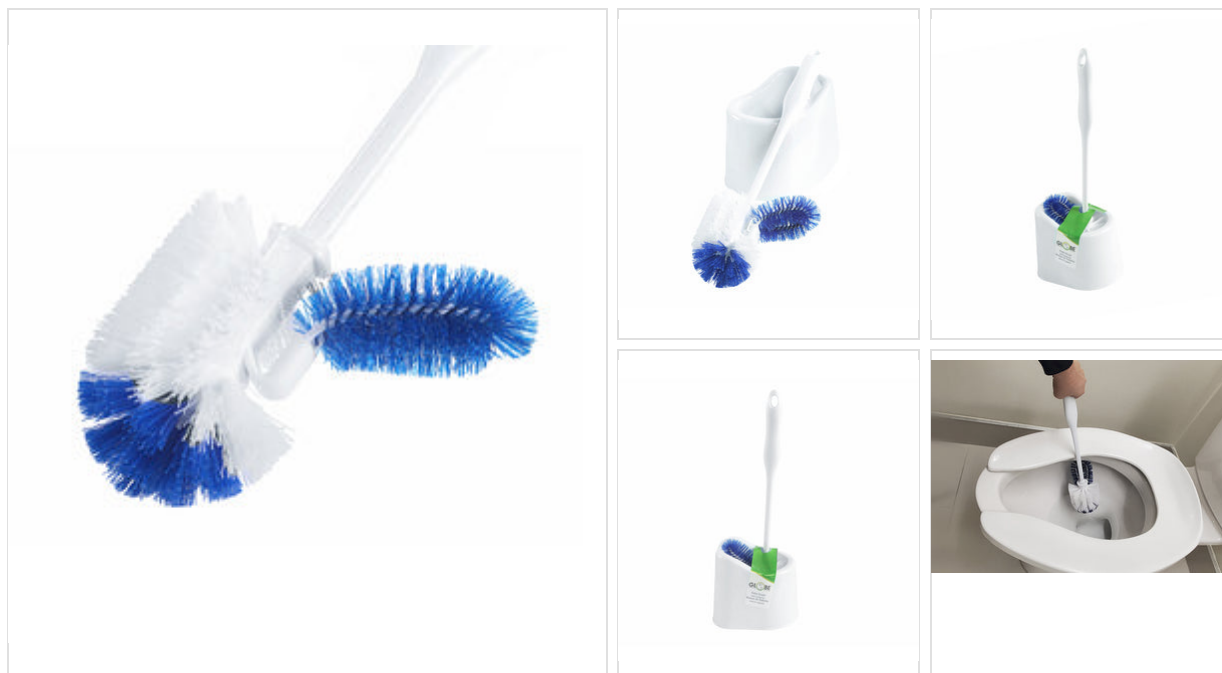

🌐 www.GlobeCommercialProducts.com
✉ Orders@GlobeCommercialProducts.com
☎ 1-877-789-0249

16 Inch Deluxe Toilet Brush And Caddy Set With Dual Cleaner Head

Deluxe toilet brush and caddy set is the complete toilet cleaner kit with a flexible scrubber wand that covers ample surface area. It includes a scrub brush, a lip brush attachment & a convenient storage caddy. Get the job done quicker with the extended head to easily clean under the rim!

Key Features

- Storage friendly
- Maintain hygiene & avoid the spread of germs
- Stiff, tough bristles for maximum cleaning action
- Deluxe set is no match for dirt & grime

SKU	2088	CASE CUBE Feet	1.72
PACK Size	12	CASE WT	8.2
UPC ITEM	628233028105	ITEM L Inch	16
CASE UPC	10628233028102	ITEM W Inch	5
CASE L Inch	15.5	ITEM H Inch	6.5
CASE W Inch	12	ITEM WT	0.68
CASE H Inch	16	TIE	12
CASE CUBE Inch	2976	HIGH	4
Available Docs: Literature			