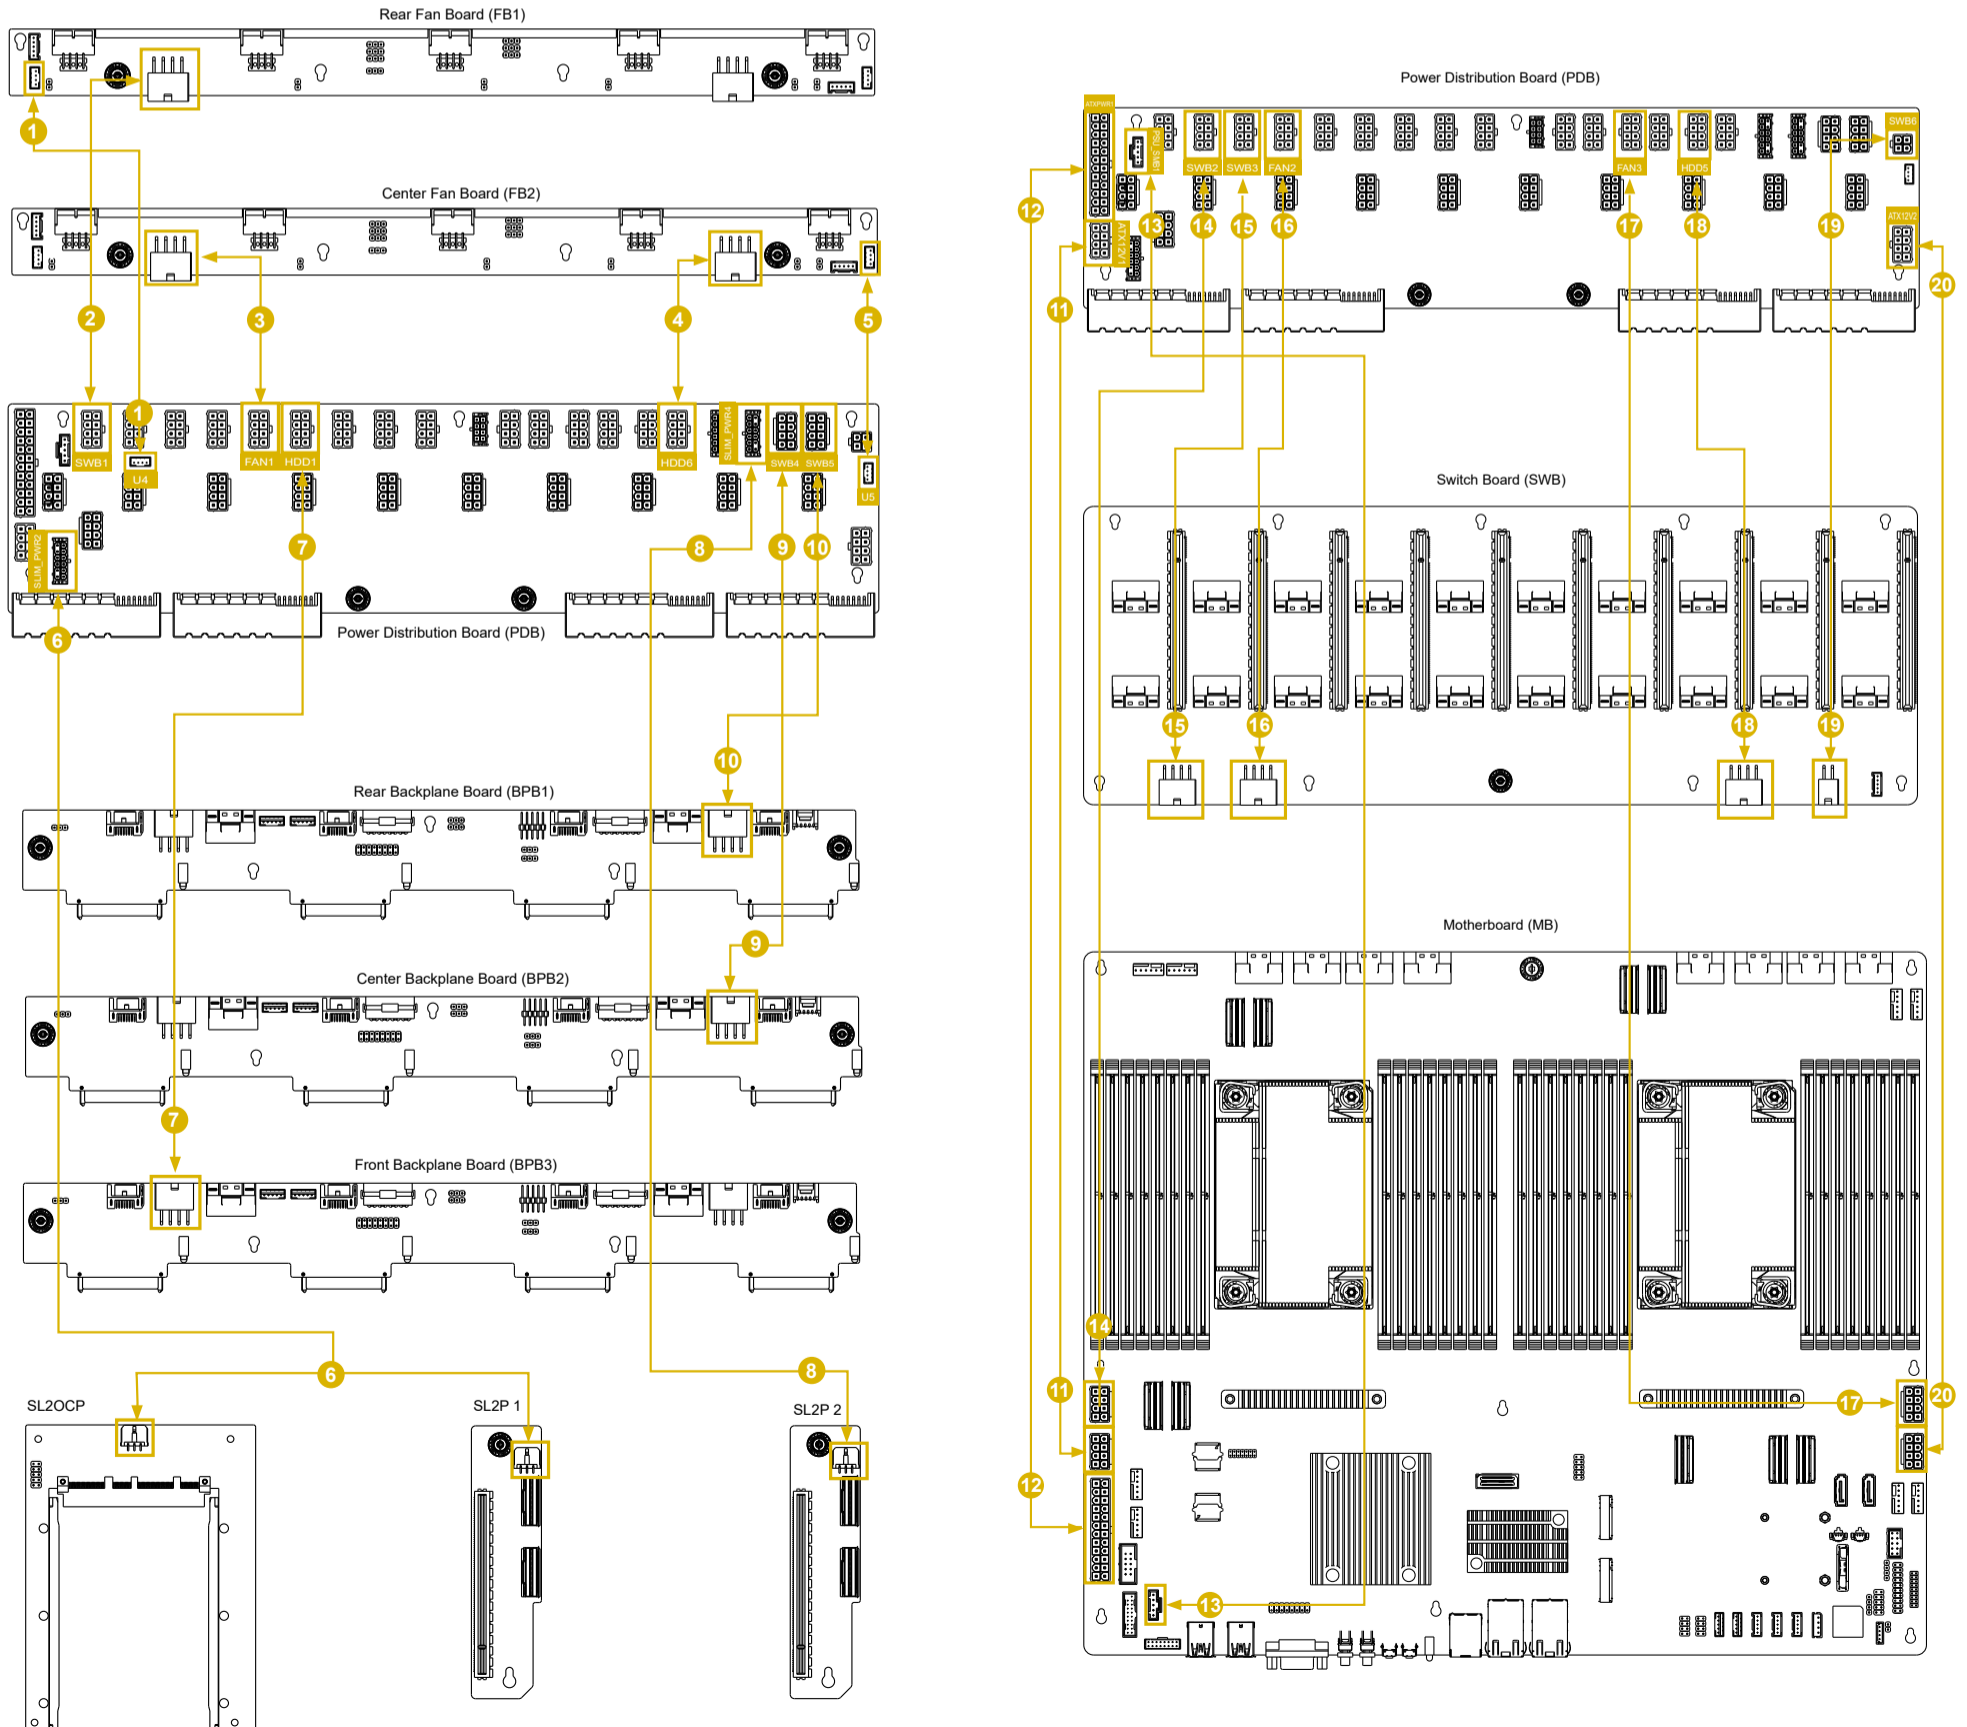

PDB to FB/BPB/SWB/MB/Others Connections