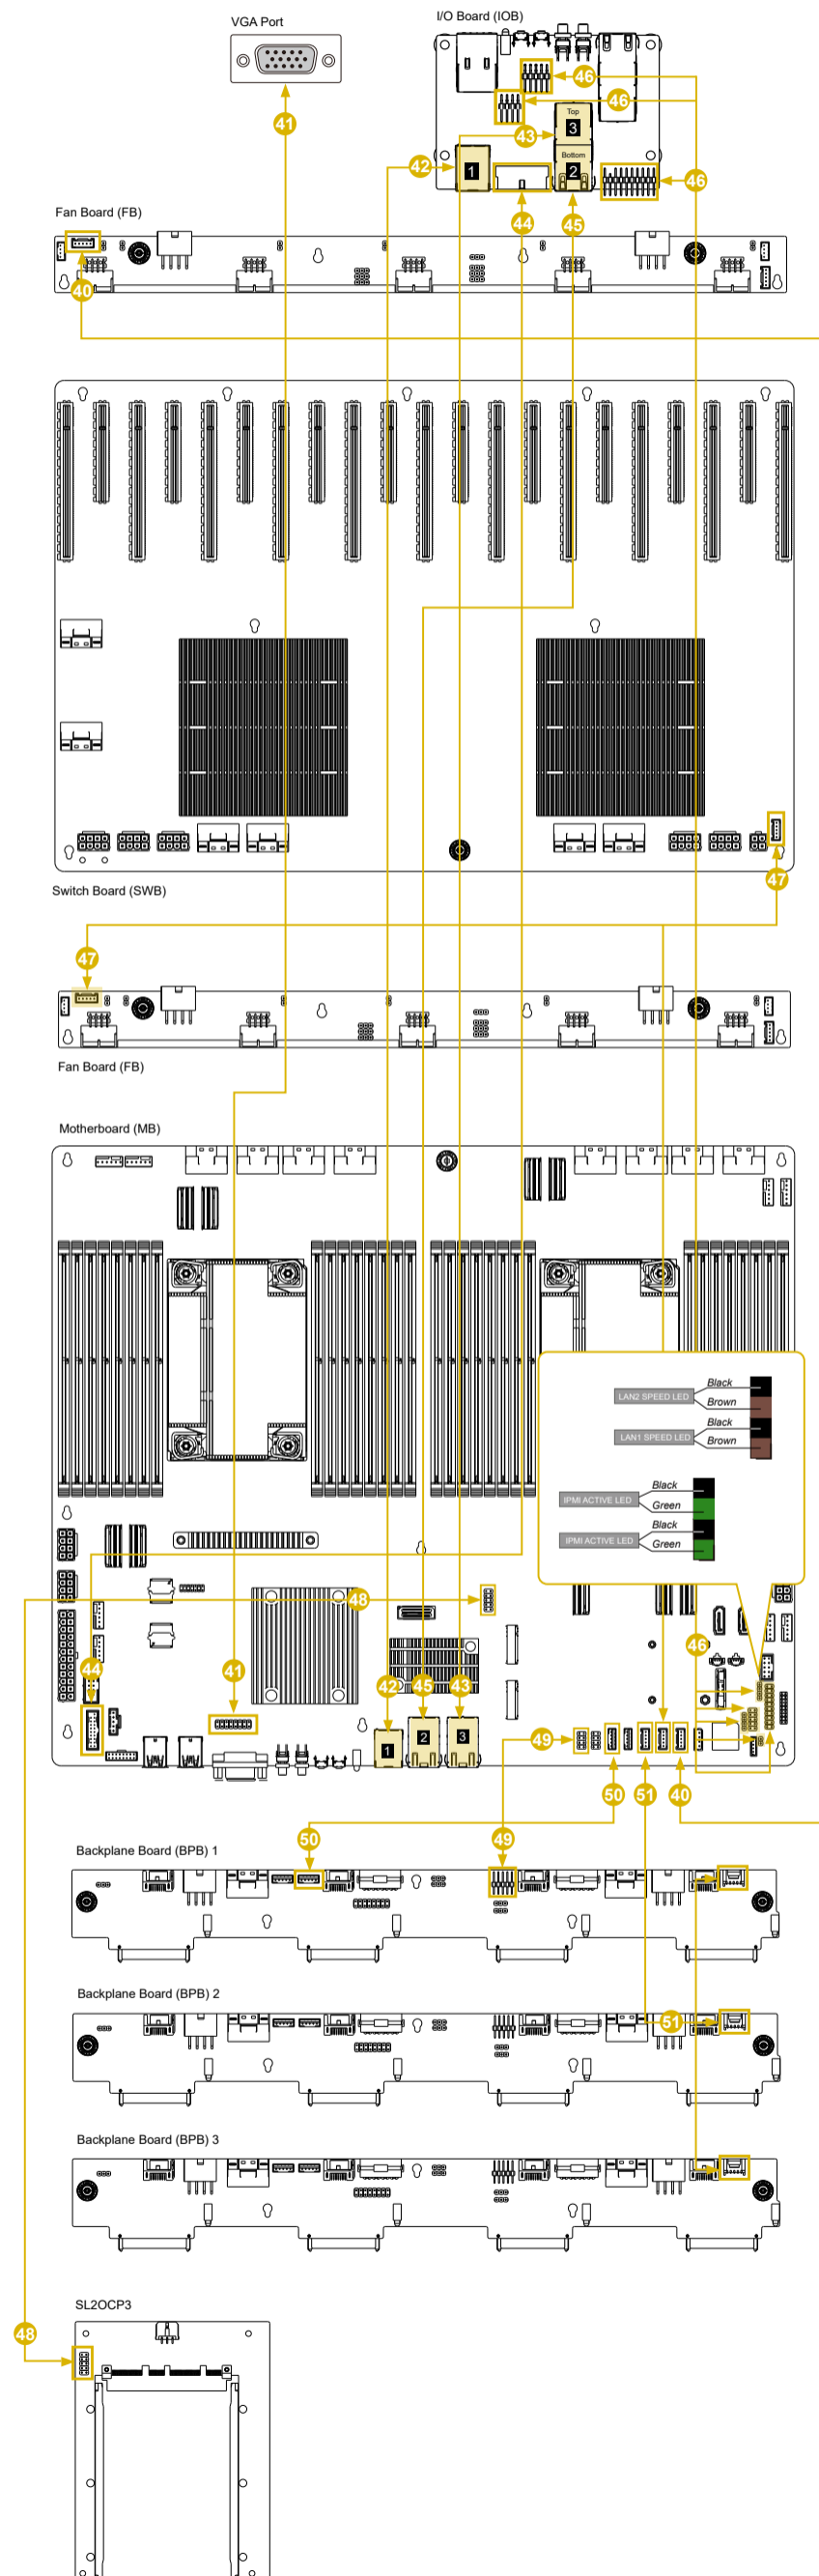

MB to FB/IOB/Others Connections