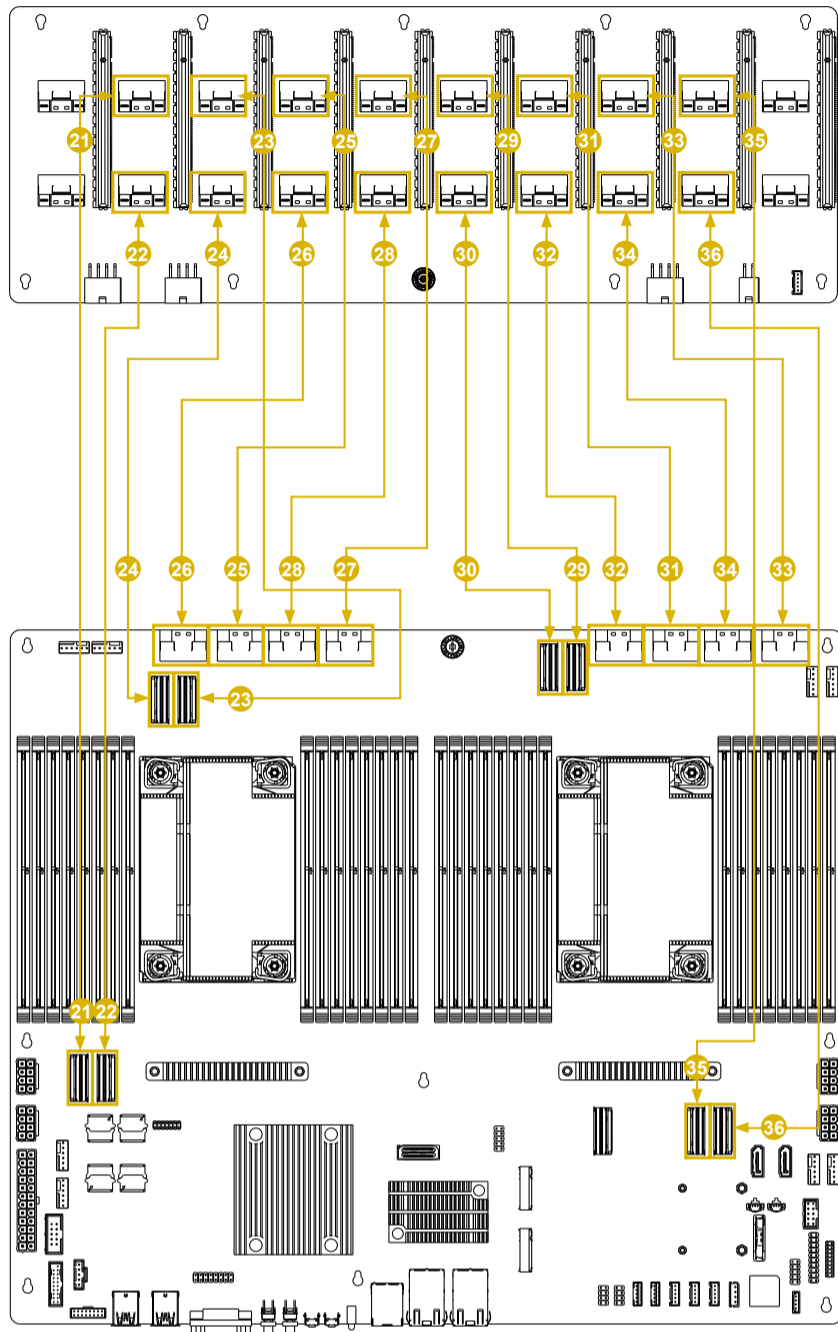

SWB to MB (Slimline) Connections