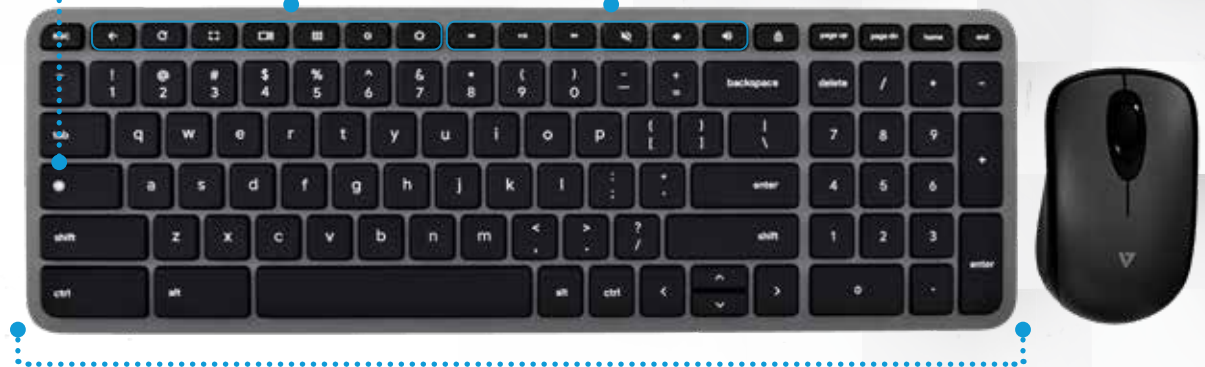

150 SERIES

V7 Bluetooth Keyboard and Mouse Combo

- This product is tested and certified as Works With Chromebook, which means it meets Google's compatibility standards and works seamlessly with your Chromebook
- Bluetooth 5.2 features Low Energy Power Control for faster pairing and longer battery life

Launcher Key

Shortcut Keys

Multimedia Keys

*CKW150 Combo shown above

Compact Size Keyboard

Unique keys on your Chromebook keyboard

Your unique Chromebook keys appear on the top row of your keyboard from left to right

● Launcher key to search, show your apps, and interact with Google Assistant.

- | | |
|--|------------------------------|
| ← Go to the previous page | ⏮ Rewind to last track |
| 🔄 Refresh your current page | ⏸ Play/Pause |
| 🖥 Make your page take up the full screen | ⏭ Skip to next track |
| 🪟 Show all your open windows | 🔇 Turn off the sound |
| 📷 Take a screenshot | 🔊 Lower the volume |
| ⚙ Decrease screen brightness | 🔊 Raise the volume |
| ☀ Increase screen brightness | 🔒 Lock or unlock your screen |

Compact Profile Design for Portability

Easy Connect button

On/Off Button