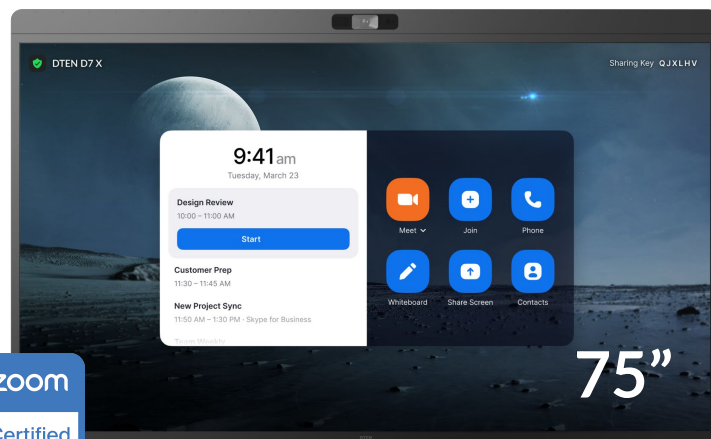

DTEN D7X 75"

Multi-Platform Video Conferencing & Meeting Collaboration Solution

Join Zoom, Microsoft Teams or virtually any other video collaboration meeting with DTEN D7X all-in-one, video, audio, and touch technology for Windows environments.

SPECIFICATIONS

	D7X 75" Windows Edition	D7X 75" Android Edition
Software	Windows IoT	DTEN OS (Android)
All-in-One	Multi-Touch 75" Display Native Zoom Rooms, Native Microsoft Teams Rooms (Android Edition Only) 4K Camera 15-Microphone Array Integrated Speakers Wall Mount Included	
Bring Your Own Device (BYOD)	Smart Connect via single charging USB-C Cable (included) or HDMI In + USB Extension of display via USB-C (computer must support USB-C Alt-mode DisplayPort) Touchback feature on Windows and Mac OS Use D7X Camera, Microphone, Touch and Speakers with any Software Client HDMI Ingest for monitor and content sharing modes Laptop charging (up to 65W)	
Display	LED 75" Ultra HD 4K / 16:9 20 touch-points Low latency- 50 ms response time 180 touch-point reporting rate AI based to improve the touch accuracy Supports dual screens with extended screen support available	
Camera System	Field of View (FOV) 90° Vertical FOV 88° PTZ and preset Zoom Rooms Auto framing Zoom Rooms Smart Gallery DTEN Smart Framing	
Audio System	15-Microphone Array Integrated Stereo Speakers (2x20W) Acoustic Echo Cancellation Automatic Gain Control (AGC) Automatic Noise Reduction	
Inputs & Outputs	USB-A 3.1 x 4 3.5-mm Jack x 1 (Mic + Headphone) HDMI out x 1 (CEC, HDCP 2.2) HDMI In x 1 (CEC, HDCP 1.4, Dolby AC3) Ethernet 1 GigE (RJ45) x 1 USB-C x1 (USB3.1 Data + DP 1.4 + 65W Charging)	USB-A 3.0 x2 3.5 mm Audio jack x2 (headphone and mic) HDMI out x1 (CEC) HDMI in x1 (CEC, HDCP 2.2, Dolby AC3) Ethernet 1 GigE (RJ45) x 1 USB-C x2 (USB3.0 Data + DP 1.4 + 65W Charging)