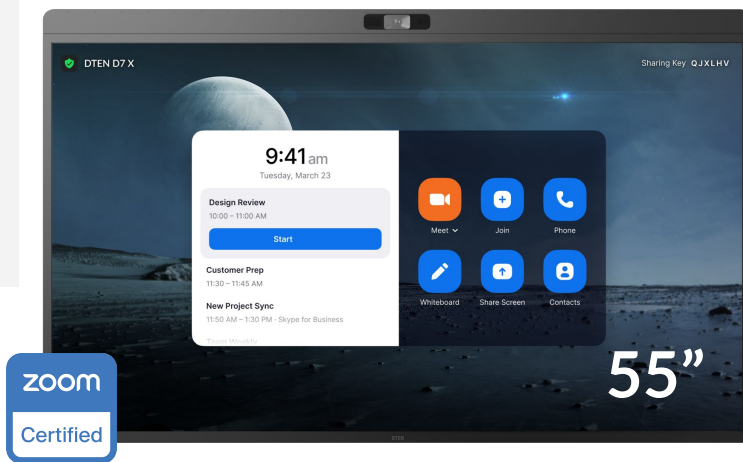

DTEN D7X 55"

Multi-Platform Video Conferencing & Meeting Collaboration Solution

Join Zoom, Microsoft Teams or virtually any other video collaboration meeting with DTEN D7X all-in-one, video, audio, and touch technology for Windows environments.

SPECIFICATIONS

	D7X 55" Windows Edition	D7X 55" Android Edition
Software	Windows IoT	DTEN OS (Android)
All-in-One	Multi-Touch 55" Display Native Zoom Rooms, Native Microsoft Teams Rooms (Android Edition Only) 4K Camera 15-Microphone Array Integrated Speakers Wall Mount Included	
Bring Your Own Device (BYOD)	Smart Connect via single charging USB-C Cable (included) or HDMI In + USB Extension of display via USB-C (computer must support USB-C Alt-mode DisplayPort) Touchback feature on Windows and Mac OS Use D7X Camera, Microphone, Touch and Speakers with any Software Client HDMI Ingest for monitor and content sharing modes Laptop charging (up to 65W)	
Display	LED 55" Ultra HD 4K / 16:9 20 touch-points Low latency- 50 ms response time 180 touch-point reporting rate AI based to improve the touch accuracy Supports dual screens with extended screen support available	
Camera System	Field of View (FOV) 120° Vertical FOV 88° PTZ and preset Zoom Rooms Auto framing Zoom Rooms Smart Gallery DTEN Smart Framing	
Audio System	15-Microphone Array Integrated Stereo Speakers (2x20W) Acoustic Echo Cancellation Automatic Gain Control (AGC) Automatic Noise Reduction	
Inputs & Outputs	USB-A 3.1 x 4 3.5-mm Jack x 1 (Mic + Headphone) HDMI out x 1 (CEC, HDCP 2.2) HDMI In x 1 (CEC, HDCP 1.4, Dolby AC3) Ethernet 1 GigE (RJ45) x 1 USB-C x1 (USB3.1 Data + DP 1.4 + 65W Charging)	USB-A 3.0 x2 3.5 mm Audio jack x2 (headphone and mic) HDMI out x1 (CEC) HDMI in x1 (CEC, HDCP 2.2, Dolby AC3) Ethernet 1 GigE (RJ45) x 1 USB-C x2 (USB3.0 Data + DP 1.4 + 65W Charging)