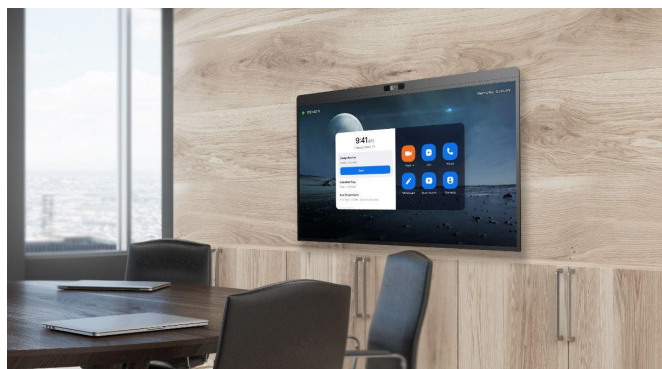

DTEN D7X 55"

Multi-Platform Video Conferencing & Meeting Collaboration Solution

SPECIFICATIONS CONT'D

	D7X 55" Windows Edition	D7X 55" Android Edition
Network	Ethernet (RJ-45) 1 GigE Wi-Fi 802.11a/b/g/n/ax (Support WiFi i6) IPv4 Dynamic Host Configuration Protocol (DHCP)/ Static HTTP/HTTPS Proxy Support Bluetooth 5.0	Ethernet (RJ-45) 1000 Mbps Wi-Fi 802.11a/b/g/n/ax, 802.11ax (2.4, 5 GHz and 6GHz) IPv4 Dynamic Host Configuration Protocol (DHCP)/ Static HTTP/HTTPS Proxy Support Bluetooth 5.0
VESA	400 x 300 mm	
Power	100 to 240 V AC, 50 to 60 Hz	
Product Dimensions	49 x 30.5 x 2.13 in (1245 x 774 x 54 mm)	
Product Weight	47 lbs (21.3 kg)	48.3 lbs (21.9 kg)
Packaging Dimensions	53.8 x 34.5 x 6.4 in (1367x877x162 mm) / With an outer box	
Packaging Weight	63.7 lbs (28.9 kg)	65 lbs (29.5 kg)
Operating Temperature and Humidity	Operating Temperature 0°C to 40°C Storage Temperature -10°C to 60°C Operating Humidity 20% to 80% RH Storage Humidity 10% to 60% RH	
Services Available	DTEN Orbit Service	
In the Box	DTEN D7X 55 x1 Wall Mount x1 Stylus x1 Power cord x 5 (Type B,D,F,G,I) USB-C cable x 1 (For BYOD) Antenna x 2 Product Guide